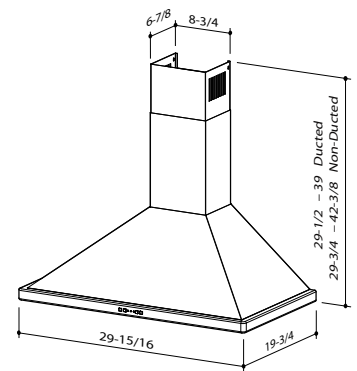

Broan Elite EW58000 Series

This wonderful design meets today's needs so that everyone can own the ideal kitchen.

- Traditional Italian design with high-performance features
- Brushed stainless steel finish
- 30" width
- Powerful 500 CFM internal blower
- Bright dual halogen lighting (bulbs included); 3-intensity settings
- 3-Speed electronic push-button control with blue LED speed selection indicator
- Control features include Delay-off and Filter clean reminder
- Quick-release aluminum mesh filters
- Heat Sentry™ detects excessive heat and adjusts blower to high speed automatically
- Designed to work with Broan Automatic Make-up Air Dampers
- Telescopic flue accommodates ceiling heights from 8 to 9 feet
- Optional flue extension accommodates ceiling heights from 9 to 10 feet
- Optional remote control operation
- Optional non-ducted kit

SPECIFICATIONS

WIDTH	STAINLESS STEEL	VOLTS	AMPS	CFM Max/Min	SONES Max/Min	DUCT
30"	EW5830SS	120	3.05	500/200	10/2.5	6" round

OPTIONS

FXNE58SS	Flue extension 9' to 10' high ceilings
RKE58*	Non-ducted kit
S99010365	Replacement charcoal filters
S99010368	Replacement aluminum filters
ARP6	Air flow reducer (limits the airflow of the hood under 300 CFM)
BCR1	Remote control
MD6T	Make-Up Air Damper for 6" round duct
MD8T	Make-Up Air Damper for 8" round duct.

*Includes non-ducted filters & flex duct

Dimensions shown are in inches.

A sleek remote control lets you operate the range hood speeds, lights and delay-off features from across the room. Its magnetic base holds securely on metal surfaces for convenient availability.