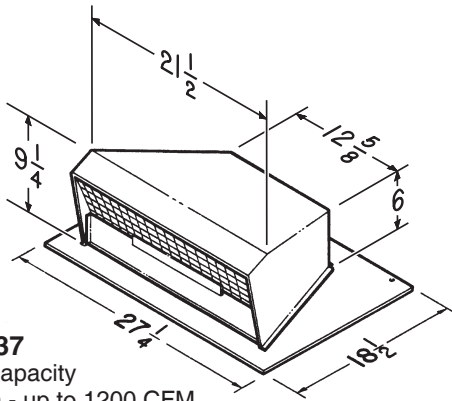

ROOF CAPS

Model 437

- High-capacity design - up to 1200 CFM
- 24 GA. CRCQ steel, black electrically-bonded epoxy finish
- Built-in spring-loaded backdraft damper and bird screen
- For use with High Performance blower system