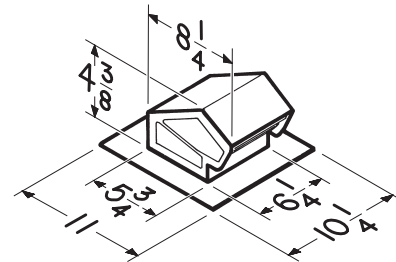

ROOF CAPS

Model 437

- High-capacity design - up to 1200 CFM
- 24 GA. CRCQ steel, black electrically-bonded epoxy finish
- Built-in spring-loaded backdraft damper and bird screen
- For use with High Performance blower system