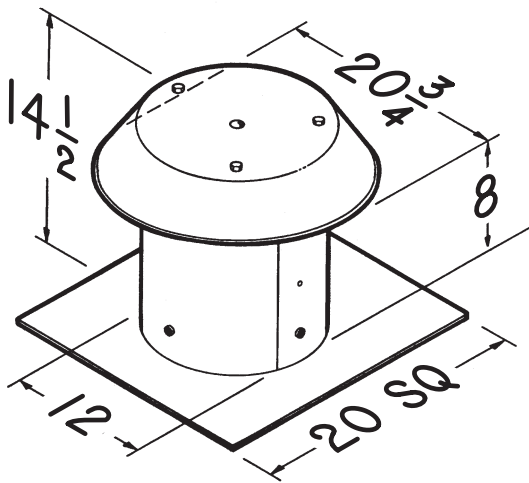

Model 612

- For flat roof installation
- .025 Aluminum - natural finish
- Built-in bird screen
- For up to 12" round duct