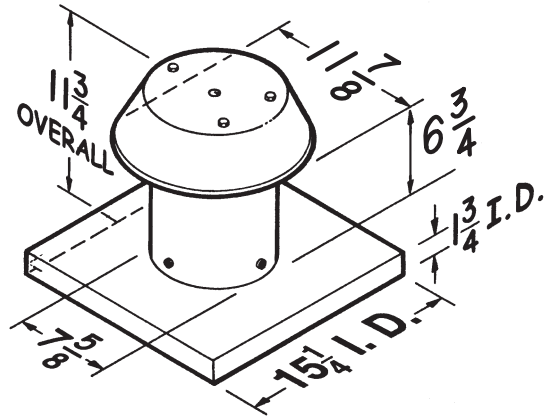

Model 611CM

- For curb mount installation
- Other features same as Model 611