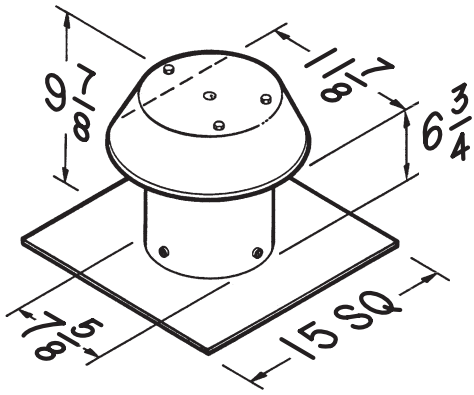

Model 611

- For flat roof installation
- .025 Aluminum - natural finish
- Built-in bird screen
- For up to 8" round duct