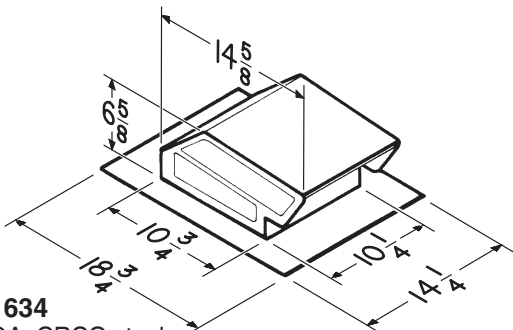

ROOF CAPS

Model 437

- High-capacity design - up to 1200 CFM
- 24 GA. CRCQ steel, black electrically-bonded epoxy finish
- Built-in spring-loaded backdraft damper and bird screen
- For use with High Performance blower system

Model 636

- 24 GA. CRCQ steel, black electrically-bonded epoxy finish
- Built-in backdraft damper and bird screen
- For 3" or 4" round duct

Model 636AL

- Same as Model 636 .025 - in Aluminum
- Natural finish

Model 634

- 24 GA. CRCQ steel, black electrically-bonded epoxy finish
- Built-in backdraft damper and bird screen
- For 3 1/4" x 10" or up to 8" round duct

Model 634M

- Same as Model 634 except with 6" round duct collar