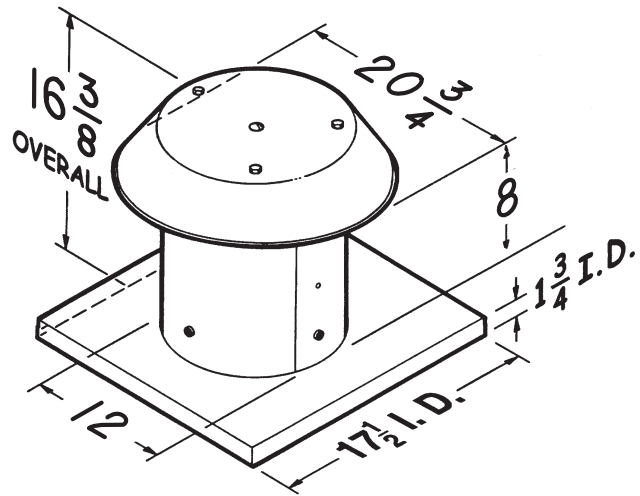

Model 612CM

- For curb mount installation
- Other features same as Model 612

BROAN® NuTone®

Broan-NuTone LLC, 926 West State Street, Hartford, WI 53027 (1-800-637-1453)

NuTone, Inc., 4820 Red Bank Road, Cincinnati, OH 45227 (1-800-543-8687)

Broan-NuTone Canada, Inc., 1140 Tristar Drive, Mississauga, Ontario, L5T 1H9 (1-888-882-7626)