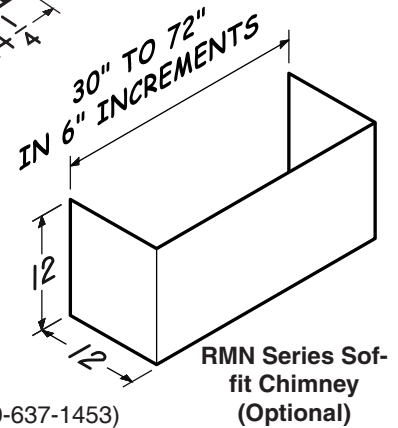

RMN Series Soffit Chimney (Optional)

Broan-NuTone LLC, 926 West State Street, Hartford, WI 53027 (1-800-637-1453)

NuTone, Inc., 4820 Red Bank Road, Cincinnati, OH 45227 (1-800-543-8687)

Broan-NuTone Canada, Inc., 1140 Tristar Drive, Mississauga, Ontario L5T 1H9 (1-888-882-7626)

REFERENCE	QTY.	REMARKS	Project
			Location
			Architect
			Engineer
			Contractor
			Submitted By Date