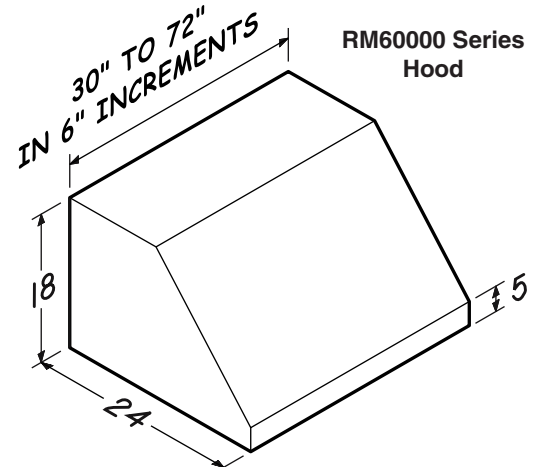

RM60000 Series Hood