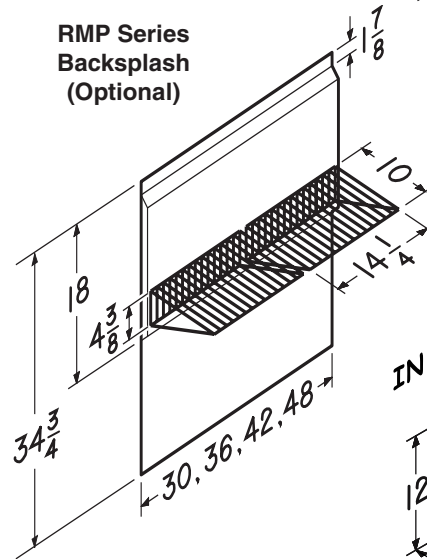

RMP Series Backsplash (Optional)

* 22 gauge, type 430 stainless steel

** 22 gauge, painted galvalume