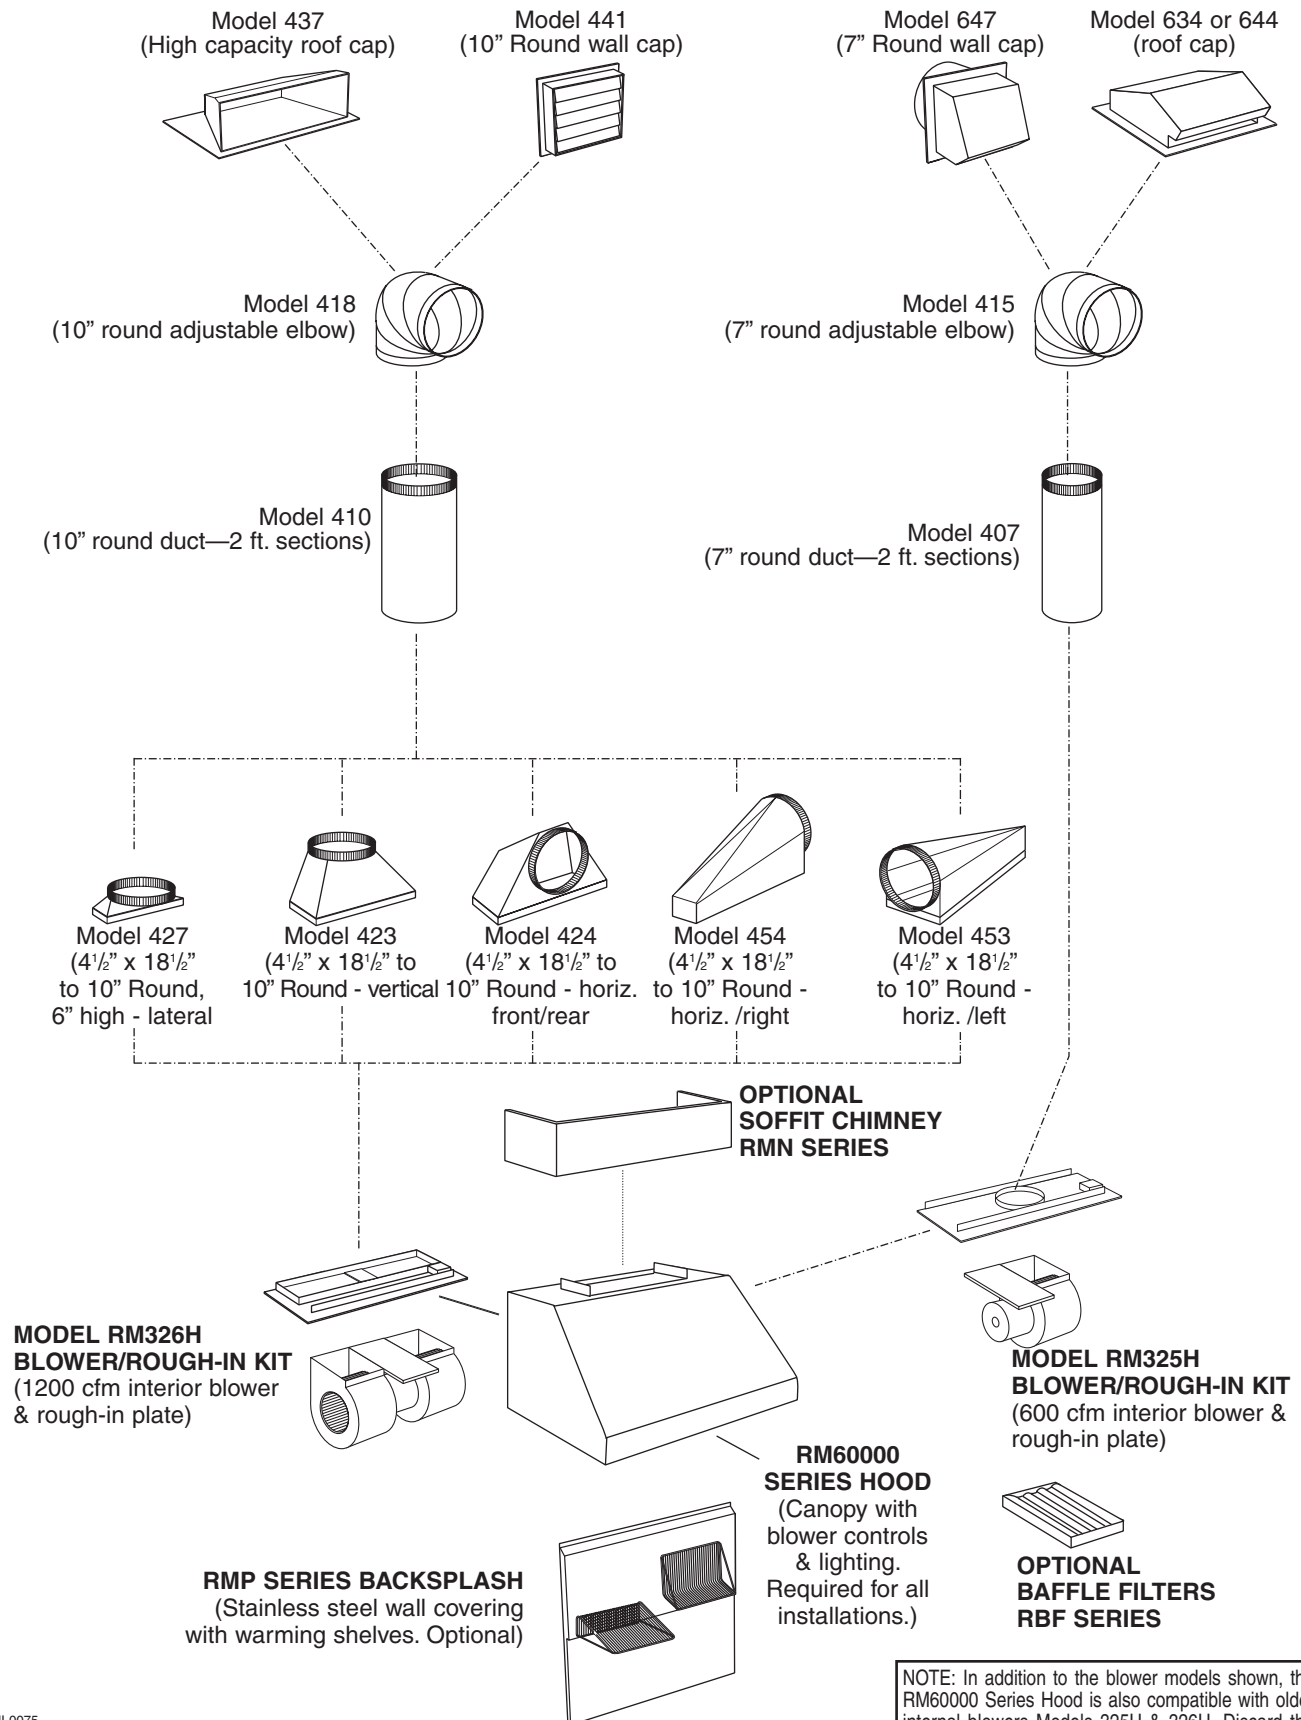

- RM60000 SERIES RANGE HOOD SYSTEM - INTERNAL BLOWERS

NOTE: In addition to the blower models shown, the RM60000 Series Hood is also compatible with older internal blowers Models 325H & 326H. Discard the installation instructions for those blowers, and contact Technical Support to obtain replacement instructions.