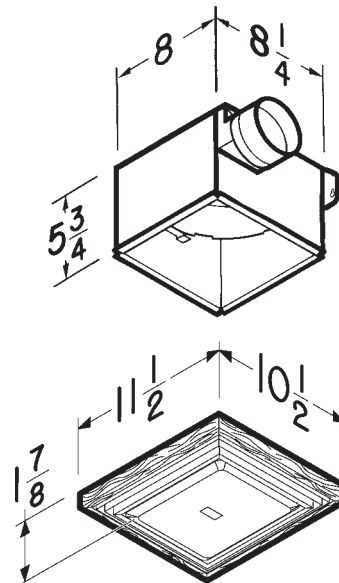

TYPICAL SPECIFICATION

Fan/Light unit shall be Broan Model 707.

Unit shall have galvanized steel housing with dual integral mounting brackets. It shall be ducted to a roof or wall cap.

Blower assembly shall be removable and have a permanently lubricated motor.

Grille frame to be solid oak and self-adjusting. Lamp to be 100 Watts maximum, incandescent.

Air delivery to be no less than 70 CFM and sound level no greater than 3.5 Sones. Air and sound ratings shall be certified by HVI.

Unit shall be U.L. Listed for use in insulated ceilings (Type I.C.)