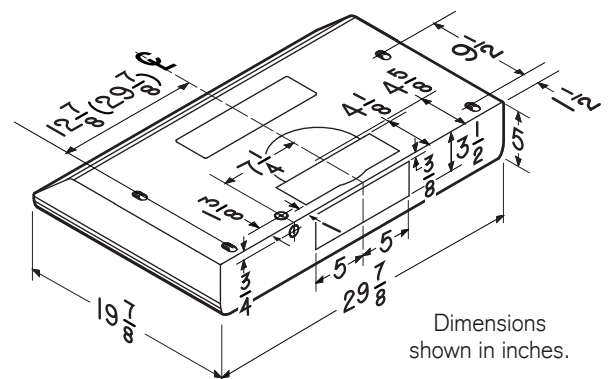

The slim and refined lines of Sahale bring a refreshing change to today's kitchens. Bright Halogen lighting complements your cooking experience and two fan speeds make cooking more enjoyable.

SIZE	WHITE	BLACK	STAINLESS	GREASE FILTERS (replacement)	NON-DUCTED FILTERS
30-in.	BKSH130WW	BKSH130BL	BKSH130SS	HPFAMM30 (Type C1/C2)	HPF30 (Type Xc)

PERFORMANCE						
Duct Orientation	Size	Damper	Sones		CFM @ 0.1 Ps	
			Normal	High	Normal	High
Vertical - Rectangular	3¼-in. x 10-in.	Included	1.5	5.0	140	230
Horizontal - Rectangular	3¼-in. x 10-in.	Included	1.5	5.0	110	210
Round - Vertical	7-in.	Sold Separately	1.5	5.0	150	250

FEATURES	
Control type	2-speed Deluxe Rocker
Delay off	no
Filter Clean Reminder	no
Heat Sentry™	no
ADA Capable	yes
Lighting	2-level 50W Halogen (included)
Grease Filters	Micro Mesh (Qty. 2)
Installation Hardware	EZ1 brackets
ENERGY STAR®	no
Recirculation	Non-ducted filters sold separately
AC INPUT	
120V, 60 Hz - 1.4 AMPS	
OPTIONAL ACCESSORIES	
7-in. Round Damper	BP87
MOUNTING HEIGHT	
18-in. to 24-in. from cooktop to bottom of hood	
LIMITED WARRANTY	
1-year	
FOR INDOOR USE ONLY	

Dimensions shown in inches.

SPECIFICATION SHEET

SAHALE - BKSH1 SERIES

HVI-2100 CERTIFIED RATINGS comply with new testing technologies and procedures prescribed by the Home Ventilating Institute, for off-the-shelf products, as they are available to consumers. Product performance is rated at 0.1 in. static pressure, based on tests conducted in AMCA's state-of-the-art test laboratory. Sones are a measure of humanly-perceived loudness, based on laboratory measurements.

Broan-NuTone LLC
Broan-NuTone Canada ULC

926 West State Street, Hartford, WI 53027
1140 Tristar Drive Mississauga, Ontario Canada L5T 1H9

1 800-558-1711
1 888-882-7626

www.broan.com
www.broan.ca

99045753B