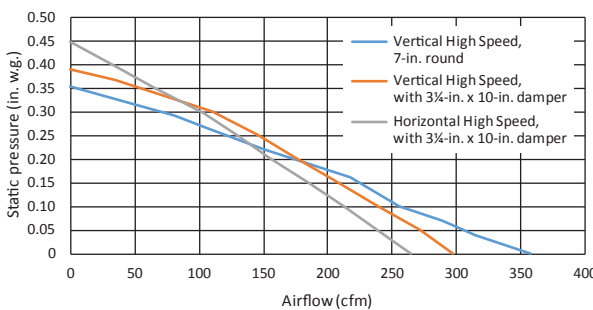

The slim and refined lines of Sahale bring a refreshing change to today's kitchens. Bright Halogen lighting complements your cooking experience and two fan speeds make cooking more enjoyable.

SIZE	WHITE	BLACK	STAINLESS	GREASE FILTERS (replacement)	NON-DUCTED FILTERS
30-in.	BKSH130WW	BKSH130BL	BKSH130SS	HPFAMM30 (Type C1/C2)	HPF30 (Type Xc)

PERFORMANCE						
Duct Orientation	Size	Damper	Sones		CFM @ 0.1 Ps	
			Normal	High	Normal	High
Vertical - Rectangular	3¼-in. x 10-in.	Included	1.5	5.0	140	230
Horizontal - Rectangular	3¼-in. x 10-in.	Included	1.5	5.0	110	210
Round - Vertical	7-in.	Sold Separately	1.5	5.0	150	250

FEATURES	
Control type	2-speed Deluxe Rocker
Delay off	no
Filter Clean Reminder	no
Heat Sentry™	no
ADA Capable	yes
Lighting	2-level 50W Halogen (included)
Grease Filters	Micro Mesh (Qty. 2)
Installation Hardware	EZ1 brackets
ENERGY STAR®	no
Recirculation	Non-ducted filters sold separately
AC INPUT	
120V, 60 Hz - 1.4 AMPS	
OPTIONAL ACCESSORIES	
7-in. Round Damper	BP87
MOUNTING HEIGHT	
18-in. to 24-in. from cooktop to bottom of hood	
LIMITED WARRANTY	
1-year	
FOR INDOOR USE ONLY	

Dimensions shown in inches.

SPECIFICATION SHEET

SAHALE - BKSH1 SERIES

HVI-2100 CERTIFIED RATINGS comply with new testing technologies and procedures prescribed by the Home Ventilating Institute, for off-the-shelf products, as they are available to consumers. Product performance is rated at 0.1 in. static pressure, based on tests conducted in AMCA's state-of-the-art test laboratory. Sones are a measure of humanly-perceived loudness, based on laboratory measurements.

Broan-NuTone LLC
Broan-NuTone Canada ULC

926 West State Street, Hartford, WI 53027
1140 Tristar Drive Mississauga, Ontario Canada L5T 1H9

1 800-558-1711
1 888-882-7626

www.broan.com
www.broan.ca

99045753B