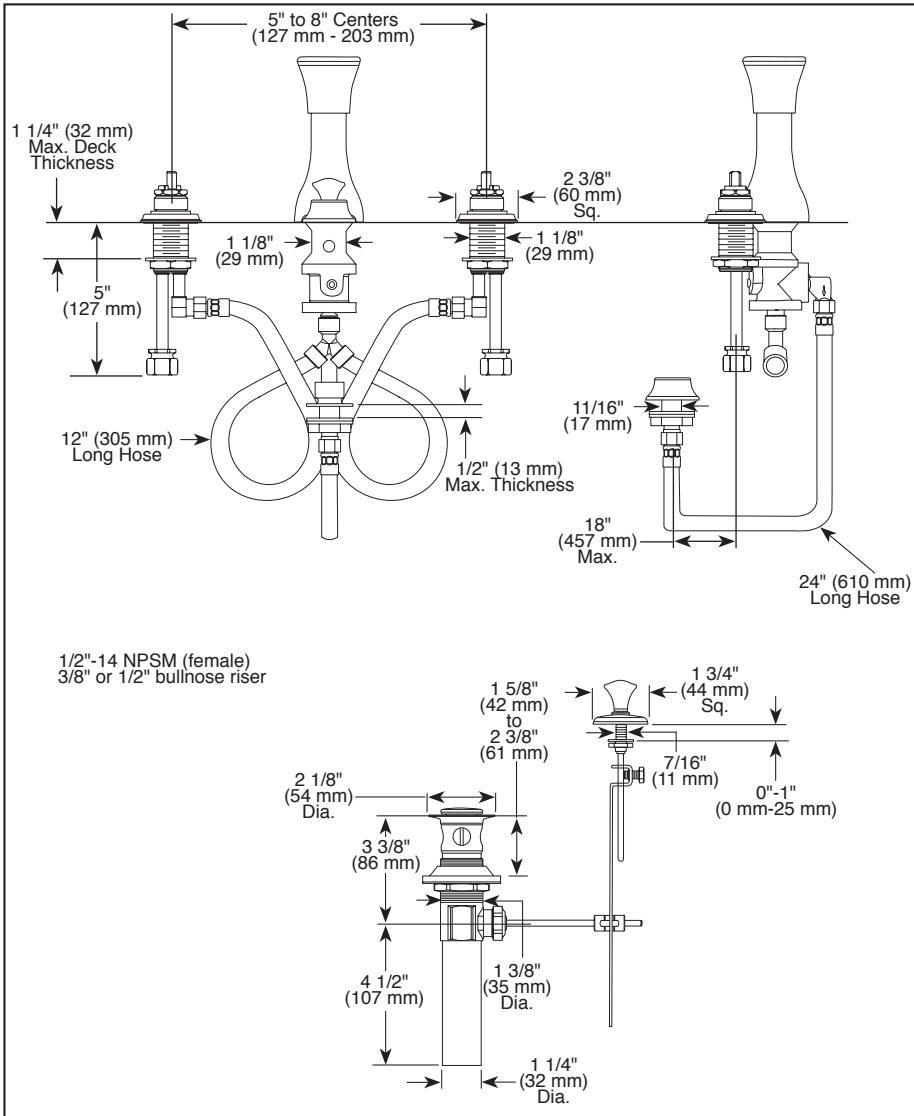

## BIDET FAUCET

- Baliza® Bath Collection
- 4 Hole Applications
- 5" to 8" Centers
- Diverter with Integral Vacuum Breaker

68405-LHP▲

Submitted Model No.: \_\_\_\_\_

Specific Features: \_\_\_\_\_

### STANDARD SPECIFICATIONS:

- Three handle bidet faucet for exposed mounting on 4 hole applications.
- Widespread 5" to 8" centers.
- Control mechanism shall be of the rotating ceramic cylinder type with 90° (1/4 turn) rotation.
- Metal drain has pop-up type fitting with plated flange and stopper.
- Diverter with integral vacuum breaker.
- Directional handle for rim flush or rosette spray douche.
- Hot and cold stems are interchangeable.
- LHP - Less Handle Program. See handle options below.