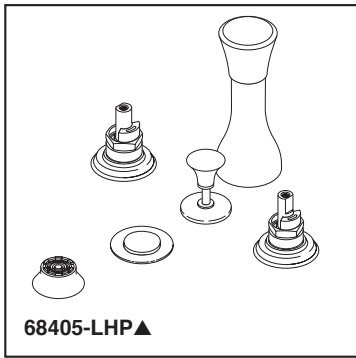

## BIDET FAUCET

- Baliza® Bath Collection
- 4 Hole Applications
- 5" to 8" Centers
- Diverter with Integral Vacuum Breaker

68405-LHP▲

Submitted Model No.: \_\_\_\_\_

Specific Features: \_\_\_\_\_

### STANDARD SPECIFICATIONS:

- Three handle bidet faucet for exposed mounting on 4 hole applications.
- Widespread 5" to 8" centers.
- Control mechanism shall be of the rotating ceramic cylinder type with 90° (1/4 turn) rotation.
- Metal drain has pop-up type fitting with plated flange and stopper.
- Diverter with integral vacuum breaker.
- Directional handle for rim flush or rosette spray douche.
- Hot and cold stems are interchangeable.
- LHP - Less Handle Program. See handle options below.