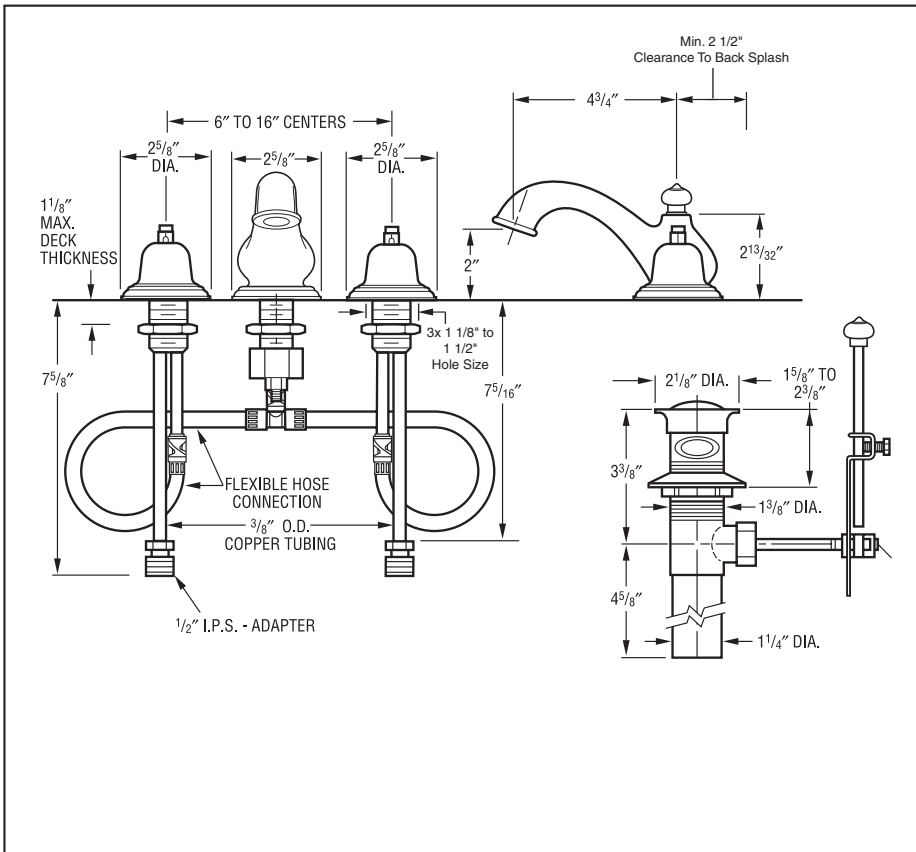

Submitted Model No.: _____
 Specific Features: _____

Available LHP Handle Options
 ▲ Designate proper finish suffix

BRIZO®

LAVATORY FAUCETS

- Williamsburg™ Classic
- Ceramic Disc Valving
- Two-Handle
- Widespread
- 3 Hole Sink Applications
- 6" – 16" Centers
- Quick Snap® Installation

STANDARD SPECIFICATIONS:

- Two-handle lavatory faucets for concealed mounting on 3 hole sinks.
- Widespread – 6" to 16" centers.
- Ceramic disc valving.
- Hot and cold stems are interchangeable.
- Control mechanism shall be of the rotating cylinder type with 90° rotation, with replaceable non-metallic seats operating in stainless steel lined sockets.
- ¼ turn stop may be removed for 180° rotation.
- Quick Snap® installation.
- Metal drain has pop-up type fitting with plated flange and stopper.
- Note: Standard mounting deck thickness can be extended 1" with RP10612.