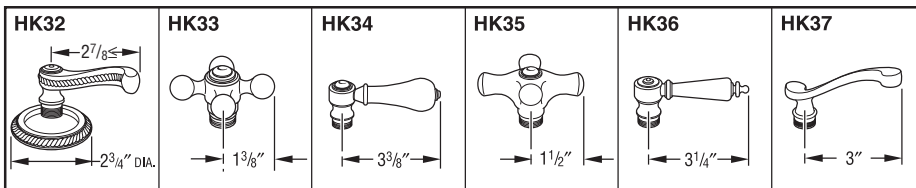

Submitted Model No.: _____
 Specific Features: _____

Available LHP Handle Options
 ▲ Designate proper finish suffix

BRIZO®

LAVATORY FAUCETS

- Williamsburg™ Classic
- Ceramic Disc Valving
- Two-Handle
- Widespread
- 3 Hole Sink Applications
- 6" – 16" Centers
- Quick Snap® Installation

STANDARD SPECIFICATIONS:

- Two-handle lavatory faucets for concealed mounting on 3 hole sinks.
- Widespread – 6" to 16" centers.
- Ceramic disc valving.
- Hot and cold stems are interchangeable.
- Control mechanism shall be of the rotating cylinder type with 90° rotation, with replaceable non-metallic seats operating in stainless steel lined sockets.
- ¼ turn stop may be removed for 180° rotation.
- Quick Snap® installation.
- Metal drain has pop-up type fitting with plated flange and stopper.
- Note: Standard mounting deck thickness can be extended 1" with RP10612.