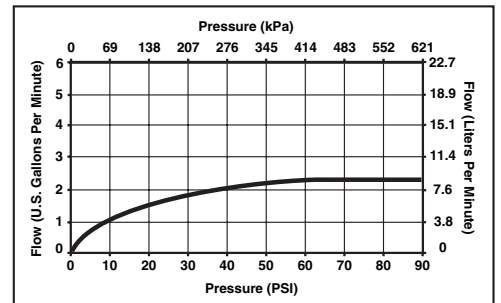

COMPLIES WITH:

- ASME A112.18.1 / CSA B125.1
- ASME A112.18.2 / CSA B125.2
- Indicates compliance to ICC/ANSI A117.1
- NSF 61