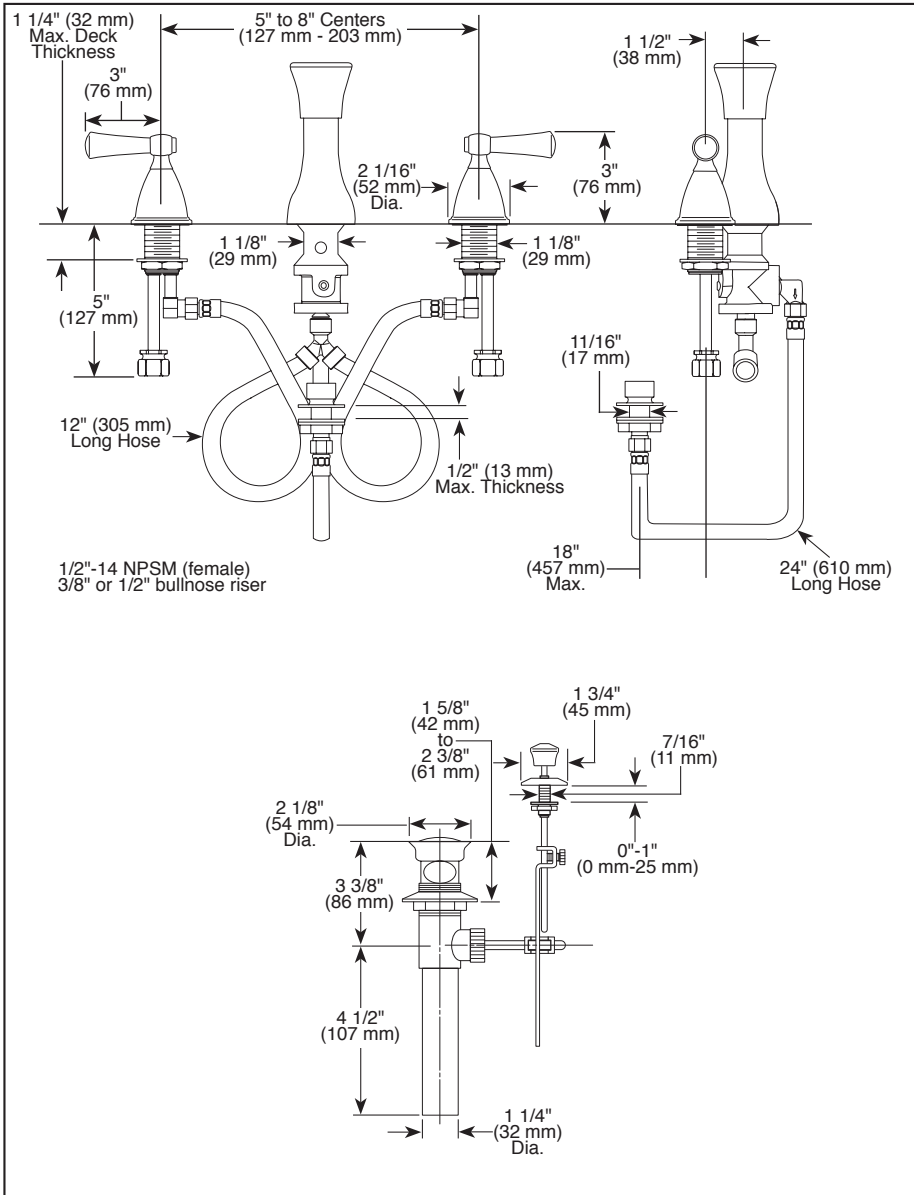

## BIDET FAUCET

- Vesi® Collection
- Three Handle Bidet Valve
- 4 Hole Applications
- 5" to 8" Centers
- Ceramic Disc Valving

### STANDARD SPECIFICATIONS:

- Three handle deck mount bidet valves for exposed mounting on 4 hole applications.
- 5" to 8" centers.
- Directional handle for rim flush or rosette spray douche.
- Hot and cold stems are interchangeable.
- Ceramic disc valving.
- 1/4 turn stop maybe removed for 180° rotation.