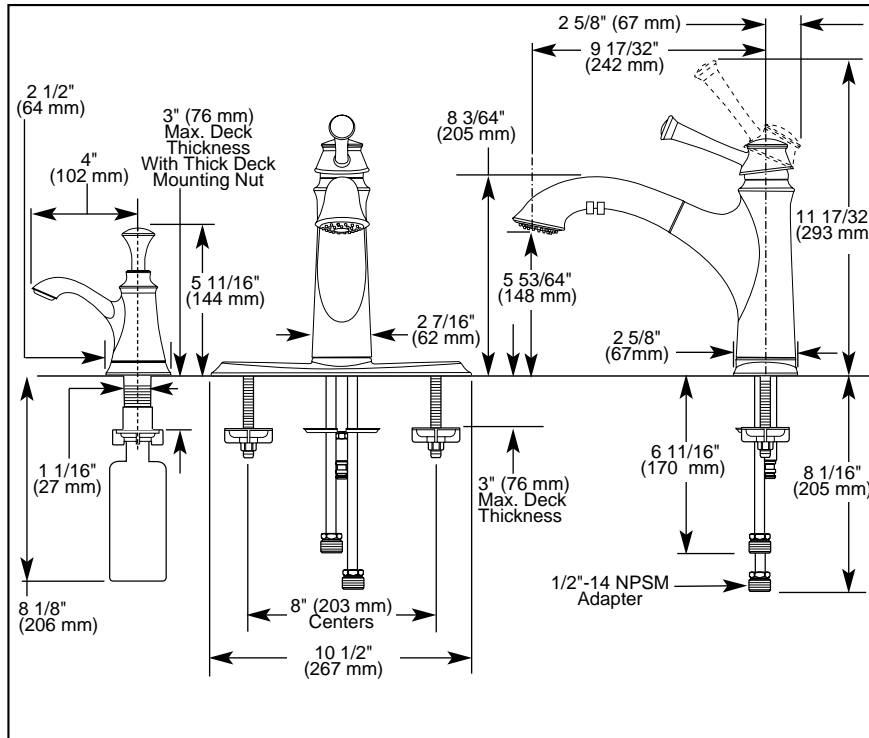

STANDARD SPECIFICATIONS:

- Single handle kitchen faucets for exposed mounting on 1, 2, 3, or 4 hole sinks.
- Solid brass fabricated body.
- Centermount or 8" (203 mm) centers with optional included 10 13/16" (275 mm) long escutcheon.
- 8 3/64" (205 mm) high, 9 17/32" (242 mm) long spout, swings 120°.
- Spout is connected to valve body with a 59" (1524 mm) long hose that extends to 38" (965 mm) usable length.
- Pull-out spray operates in an aerated or spray mode, with volume control and pause, via easy push toggle buttons.
- Control mechanism - 28mm ceramic disc cartridge with metal stem.
- Red/blue graphics under handle button indicates hot/cold temperature.
- Quick Snap® hose installation.
- Touch-Clean® sprayhead.
- 3/8" O.D. straight, staggered copper supply tubes - 6 11/16" (170 mm) and 8 3/32" (206 mm) long.
- Standard with 1/2"-14 NPSM adapters.
- Integral double check valves in spout.

Submitted Model No.: _____

Specific Features: _____