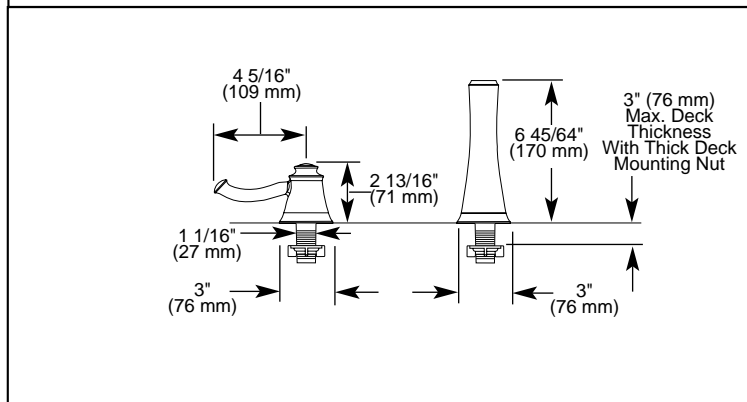

STANDARD SPECIFICATIONS:

- Single handle kitchen faucets for exposed mounting on 1, 2, 3, or 4 hole sinks.
- Solid brass fabricated body.
- Centermount or 8" (203 mm) centers with optional included 10 13/16" (275 mm) long escutcheon.
- 8 3/64" (205 mm) high, 9 17/32" (242 mm) long spout, swings 120°.
- Spout is connected to valve body with a 59" (1524 mm) long hose that extends to 38" (965 mm) usable length.
- Pull-out spray operates in an aerated or spray mode, with volume control and pause, via easy push toggle buttons.
- Control mechanism - 28mm ceramic disc cartridge with metal stem.
- Red/blue graphics under handle button indicates hot/cold temperature.
- Quick Snap® hose installation.
- Touch-Clean® sprayhead.
- 3/8" O.D. straight, staggered copper supply tubes - 6 11/16" (170 mm) and 8 3/32" (206 mm) long.
- Standard with 1/2"-14 NPSM adapters.
- Integral double check valves in spout.

Submitted Model No.: _____

Specific Features: _____