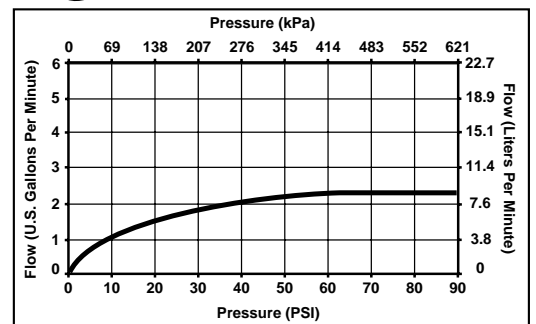

COMPLIES WITH:

- ASME A112.18.1 / CSA B125.1
- Indicates ADA compliance to ICC/ANSI A117.1
- IAPMO Listed
- CSA Certified