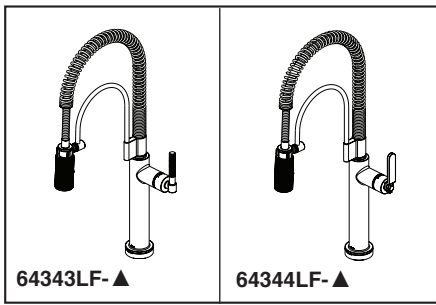

STANDARD SPECIFICATIONS:

- Max flow rate 1.8 gpm @ 60 psi, 6.8 L/min @ 414 kPa
- One hole mount
- Diamond coated ceramic cartridge
- 3/8" O.D. straight, staggered PEX supply lines
- Arm rotates 360°
- Two-function wand: Aerated stream or spray
- Dual integral check valves in sprayer
- Quick connect hoses
- 23" (584 mm) above-deck exposed hose

WARRANTY

- Parts and Finish - Lifetime limited warranty; or for commercial purchasers, 10 years for multi-family residential (apartments and condominiums) and 5 years for all other commercial uses, in each case from the date the product is received by the original purchaser or their authorized representative (installation contractor, etc.).
- Electronic Parts and Batteries (if applicable) - 5 years from the date the product is received by the original purchaser or their authorized representative (installation contractor, etc.); or for commercial purchasers, 1 year from the date the product is received by the original purchaser or their authorized representative (installation contractor, etc.). No warranty is provided on batteries.
- Please go to www.brizo.com for the complete details of our limited warranty.

COMPLIES WITH:

- ASME A112.18.1 / CSA B125.1
- ♿ ICC/ANSI A117.1 - Valve control only

▲ Designate proper finish suffix

Brizo Kitchen & Bath Company reserves the right (1) to make changes in specifications and materials, and (2) to change or discontinue models, both without notice or obligation. Dimensions are for reference only. See current full-line price book or www.brizo.com for finish options and product availability.

BSP-K-64343LF Rev. A

Brizo Kitchen & Bath Company

55 E. 111th Street, Carmel, Indiana 46280
350 South Edgeware Road, St. Thomas, ON N5P 4L1
© 2024 Brizo Kitchen & Bath Company