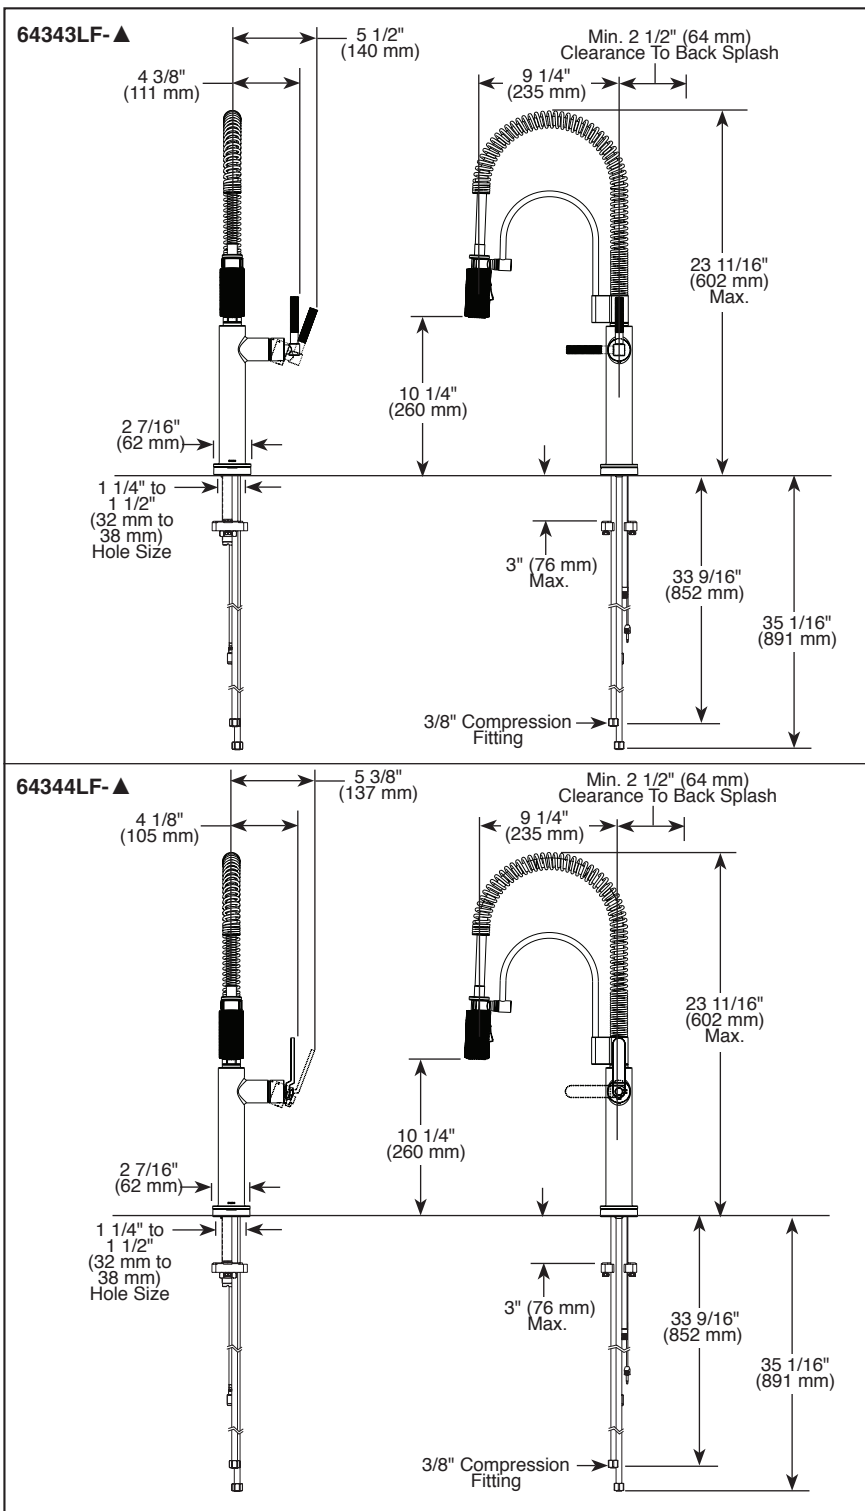

STANDARD SPECIFICATIONS:

- Max flow rate 1.8 gpm @ 60 psi, 6.8 L/min @ 414 kPa
- One hole mount
- Diamond coated ceramic cartridge
- 3/8" O.D. straight, staggered PEX supply lines
- Arm rotates 360°
- Two-function wand: Aerated stream or spray
- Dual integral check valves in sprayer
- Quick connect hoses
- 23" (584 mm) above-deck exposed hose

WARRANTY

- Parts and Finish - Lifetime limited warranty; or for commercial purchasers, 10 years for multi-family residential (apartments and condominiums) and 5 years for all other commercial uses, in each case from the date the product is received by the original purchaser or their authorized representative (installation contractor, etc.).
- Electronic Parts and Batteries (if applicable) - 5 years from the date the product is received by the original purchaser or their authorized representative (installation contractor, etc.); or for commercial purchasers, 1 year from the date the product is received by the original purchaser or their authorized representative (installation contractor, etc.). No warranty is provided on batteries.
- Please go to www.brizo.com for the complete details of our limited warranty.

COMPLIES WITH:

- ASME A112.18.1 / CSA B125.1
- ♿ ICC/ANSI A117.1 - Valve control only

▲ Designate proper finish suffix

Brizo Kitchen & Bath Company reserves the right (1) to make changes in specifications and materials, and (2) to change or discontinue models, both without notice or obligation. Dimensions are for reference only. See current full-line price book or www.brizo.com for finish options and product availability.

BSP-K-64343LF Rev. A

Brizo Kitchen & Bath Company

55 E. 111th Street, Carmel, Indiana 46280
350 South Edgeware Road, St. Thomas, ON N5P 4L1
© 2024 Brizo Kitchen & Bath Company