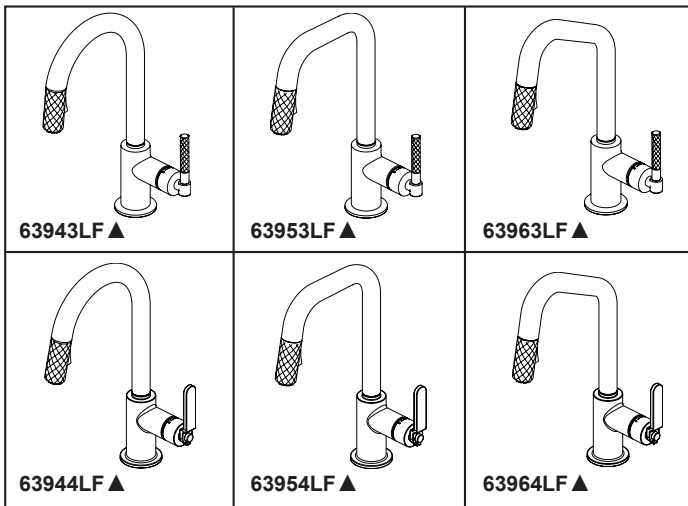

BRIZO®

KITCHEN FAUCETS

- Litze® Collection
- Single Handle Prep Pull-Down

FEATURES:

- MagneDock® Magnetic Docking

STANDARD SPECIFICATIONS:

- Maximum 1.8 gpm @ 60 psi, 6.8 L/min @ 414 kPa
- One hole mount
- Euro-motion ceramic cartridge
- Spout rotates 360°
- Two-function wand; Aerated stream or spray
- Dual integral check valves in sprayer
- Quick connect hoses
- Hose travels inside mounting shank so it will not interfere with deck edges

WARRANTY

- Parts and Finish - Lifetime limited warranty; or for commercial purchasers, 10 years for multi-family residential (apartments and condominiums) and 5 years for all other commercial uses, in each case from the date the product is received by the original purchaser or their authorized representative (installation contractor, etc.).
- Electronic Parts and Batteries (if applicable) - 5 years from the date the product is received by the original purchaser or their authorized representative (installation contractor, etc.); or for commercial purchasers, 1 year from the date the product is received by the original purchaser or their authorized representative (installation contractor, etc.). No warranty is provided on batteries.
- Please go to www.brizo.com for the complete details of our limited warranty.

COMPLIES WITH:

- ASME A112.18.1 / CSA B125.1
- ICC/ANSI A117.1 - Valve control only

▲ Designate proper finish suffix