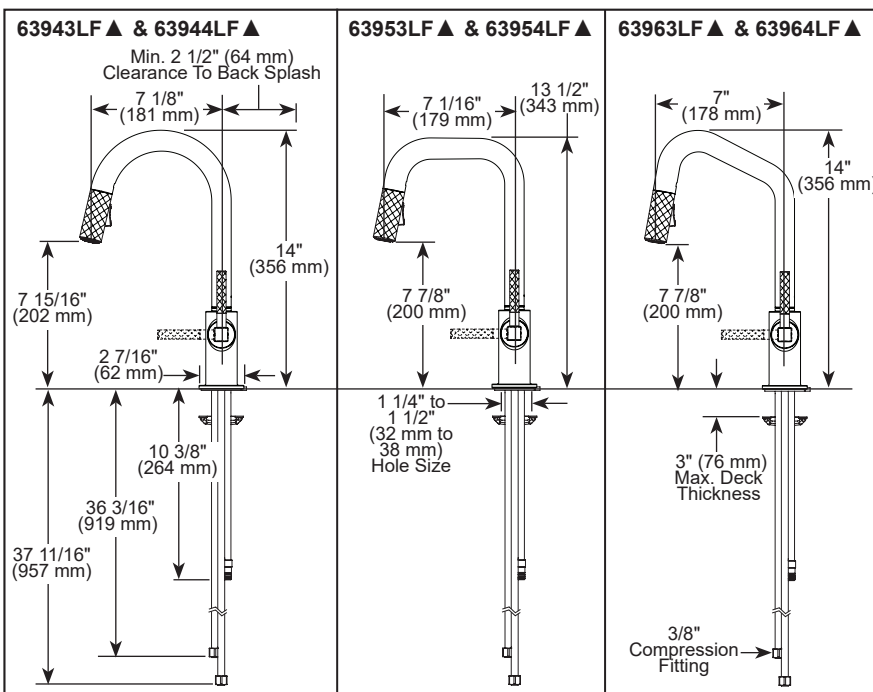

BRIZO®

KITCHEN FAUCETS

- Litze® Collection
- Single Handle Prep Pull-Down

FEATURES:

- MagneDock® Magnetic Docking

STANDARD SPECIFICATIONS:

- Maximum 1.8 gpm @ 60 psi, 6.8 L/min @ 414 kPa
- One hole mount
- Euro-motion ceramic cartridge
- Spout rotates 360°
- Two-function wand; Aerated stream or spray
- Dual integral check valves in sprayer
- Quick connect hoses
- Hose travels inside mounting shank so it will not interfere with deck edges

WARRANTY

- Parts and Finish - Lifetime limited warranty; or for commercial purchasers, 10 years for multi-family residential (apartments and condominiums) and 5 years for all other commercial uses, in each case from the date the product is received by the original purchaser or their authorized representative (installation contractor, etc.).
- Electronic Parts and Batteries (if applicable) - 5 years from the date the product is received by the original purchaser or their authorized representative (installation contractor, etc.); or for commercial purchasers, 1 year from the date the product is received by the original purchaser or their authorized representative (installation contractor, etc.). No warranty is provided on batteries.
- Please go to www.brizo.com for the complete details of our limited warranty.

COMPLIES WITH:

- ASME A112.18.1 / CSA B125.1
- ICC/ANSI A117.1 - Valve control only

▲ Designate proper finish suffix