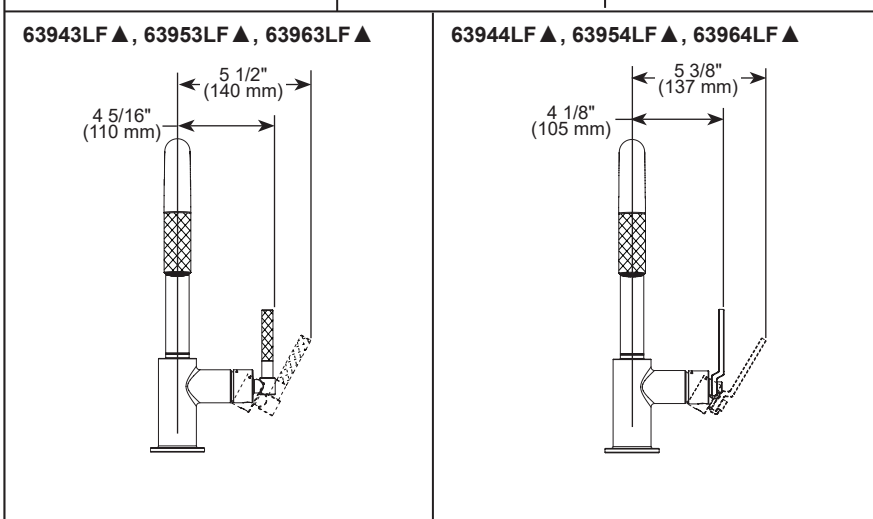

BRIZO®

KITCHEN FAUCETS

- Litze® Collection
- Single Handle Prep Pull-Down

FEATURES:

- MagneDock® Magnetic Docking

STANDARD SPECIFICATIONS:

- Maximum 1.8 gpm @ 60 psi, 6.8 L/min @ 414 kPa
- One hole mount
- Euro-motion ceramic cartridge
- Spout rotates 360°
- Two-function wand; Aerated stream or spray
- Dual integral check valves in sprayer
- Quick connect hoses
- Hose travels inside mounting shank so it will not interfere with deck edges

WARRANTY

- Parts and Finish - Lifetime limited warranty; or for commercial purchasers, 10 years for multi-family residential (apartments and condominiums) and 5 years for all other commercial uses, in each case from the date the product is received by the original purchaser or their authorized representative (installation contractor, etc.).
- Electronic Parts and Batteries (if applicable) - 5 years from the date the product is received by the original purchaser or their authorized representative (installation contractor, etc.); or for commercial purchasers, 1 year from the date the product is received by the original purchaser or their authorized representative (installation contractor, etc.). No warranty is provided on batteries.
- Please go to www.brizo.com for the complete details of our limited warranty.

COMPLIES WITH:

- ASME A112.18.1 / CSA B125.1
- ICC/ANSI A117.1 - Valve control only

▲ Designate proper finish suffix