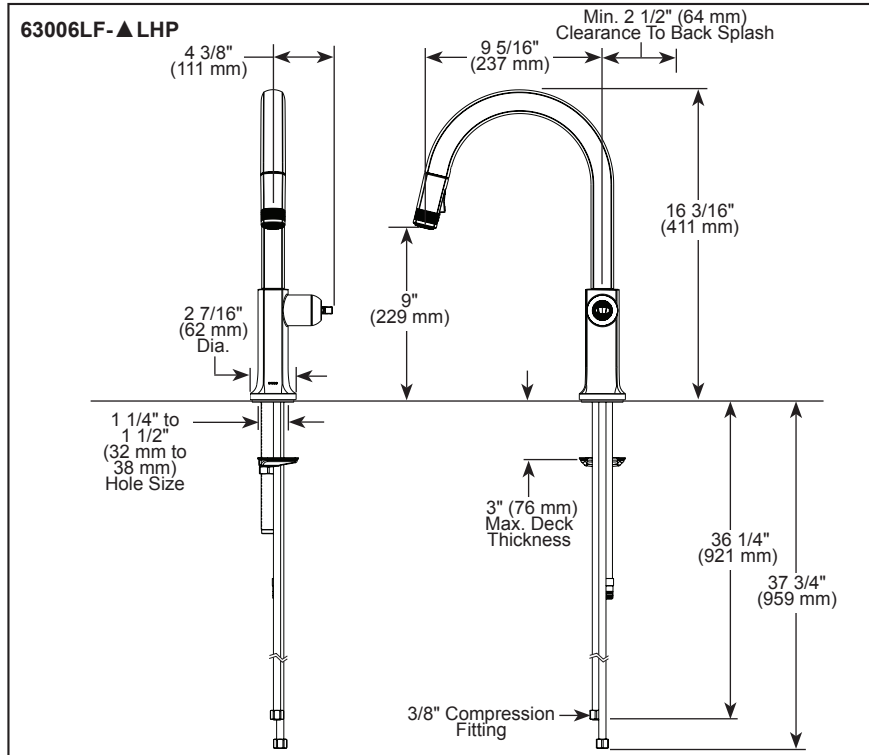

BRIZO®

KITCHEN FAUCETS

- Kintsu® Collection
- Single Handle Deck Mount

Submitted Model No.: _____

Specific Features: _____

FEATURES:

- DIAMOND Seal® Technology
- MagneDock® Magnetic Docking
- Touch-Clean® Sprayhead
- Lumicoat™ Finishes easily wipe clean without cleaners and chemicals on the products most commonly touched areas

STANDARD SPECIFICATIONS:

- Max flow rate 1.8 gpm @ 60 psi, 6.8 L/min @ 414 kPa
- One hole mount
- Spout rotates 360°
- Diamond coated ceramic cartridge
- Quick connect hoses
- Two-function wand: Aerated stream or spray
- Dual integral check valves in sprayer
- Handles sold separately. See handle options below