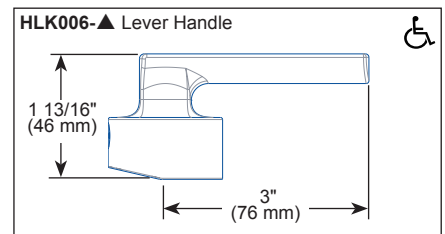

COMPLIES WITH:

- ASME A112.18.1 / CSA B125.1
- ASME A112.18.6
- ♿ Indicates compliance to ICC/ANSI A117.1 - Valve control only