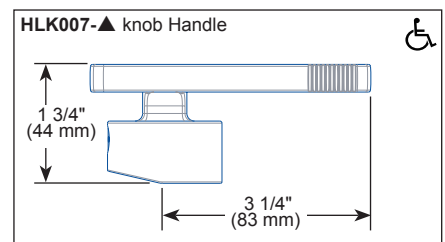

COMPLIES WITH:

- ASME A112.18.1 / CSA B125.1
- ASME A112.18.6
- ♿ Indicates compliance to ICC/ANSI A117.1 - Valve control only