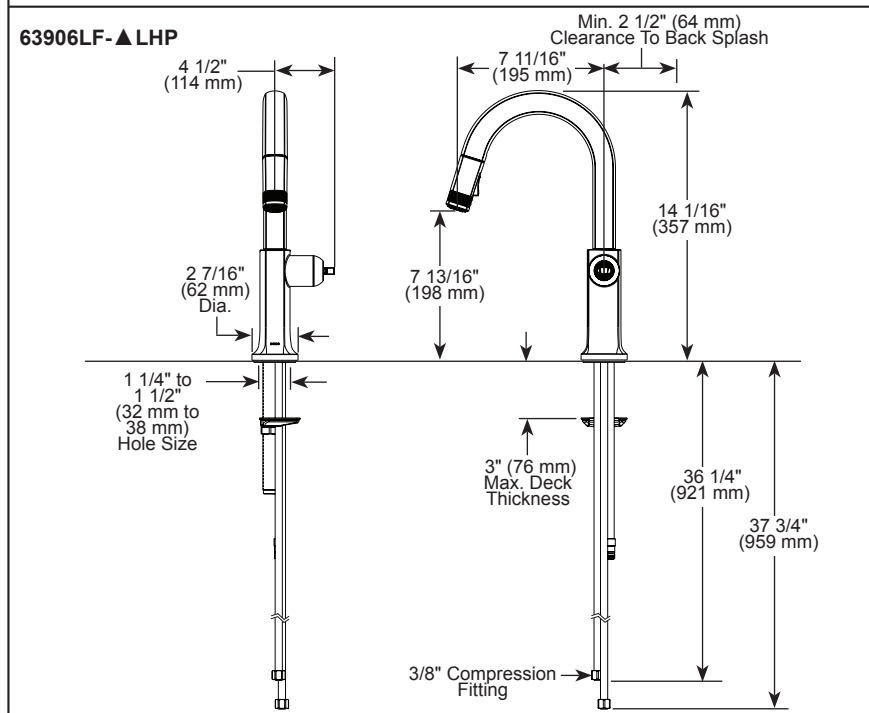

BRIZO®

KITCHEN FAUCETS

- Kintsu® Collection
- Single Handle Deck Mount

Submitted Model No.: _____

Specific Features: _____

FEATURES:

- DIAMOND Seal® Technology
- MagneDock® Magnetic Docking
- Touch-Clean® Sprayhead
- Lumicoat™ Finishes easily wipe clean without cleaners and chemicals on the products most commonly touched areas

STANDARD SPECIFICATIONS:

- Max flow rate 1.8 gpm @ 60 psi, 6.8 L/min @ 414 kPa
- One hole mount
- Spout rotates 360°
- Diamond coated ceramic cartridge
- Quick connect hoses
- Two-function wand: Aerated stream or spray
- Dual integral check valves in sprayer
- Handles sold separately. See handle options below