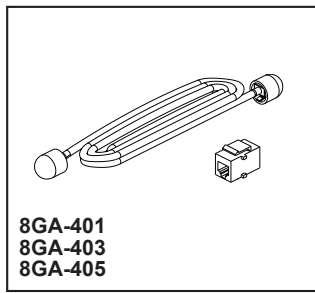

BRIZO®

EXTENSION CABLE

- 10' (8GA-401)
- 35' (8GA-403)
- 50' (8GA-405)

STANDARD SPECIFICATIONS:

- Supplied with a double-female coupler.
- For use with any Brizo steam controls or spa options.

WARRANTY

- Steam Generators – Lifetime limited warranty; or for commercial purchasers (including for steam bath generators with model numbers beginning with 8GE that are 7.5kW-15kW), one (1) year from the date the product is received by the original purchaser or their authorized representative (installation contractor, etc.).
- Electronic Parts for Steam Bath Generators, Controls, Spa Options and Accessories – two (2) years from the date the product is received by the original consumer purchaser or their authorized representative (installation contractor, etc.); or for commercial purchasers, one (1) year from the date the product is received by the original purchaser or their authorized representative (installation contractor, etc.).
- Please go to www.brizo.com for the complete details of our limited warranty.