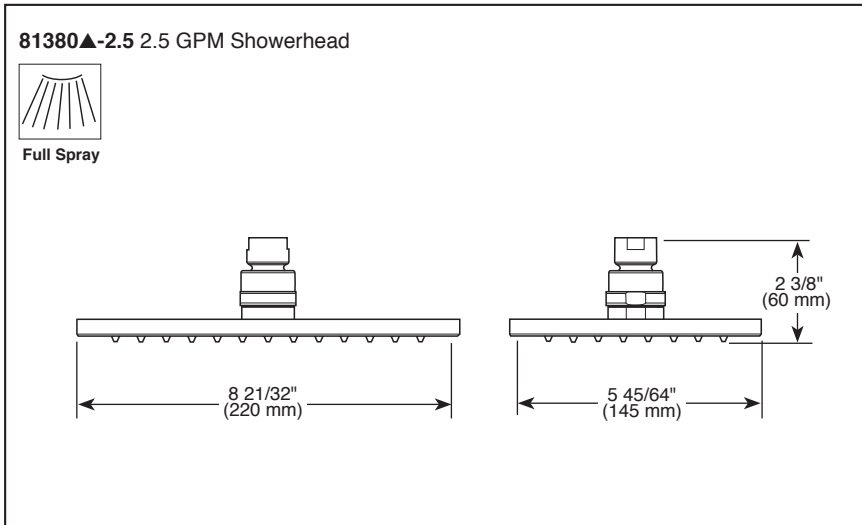

STANDARD SPECIFICATIONS:

- Maximum 1.75 gpm @ 80 psi, 6.6 L/min @ 550 kPa
- Maximum 2.5 gpm @ 80 psi, 9.5 L/min @ 550 kPa
- Single function showerhead
- Finished sprayface matches shell finish
- Showerhead is intended for overhead raincan orientation only. Ball connector rotates and pivots.

Submitted Model No.: _____

Specific Features: _____