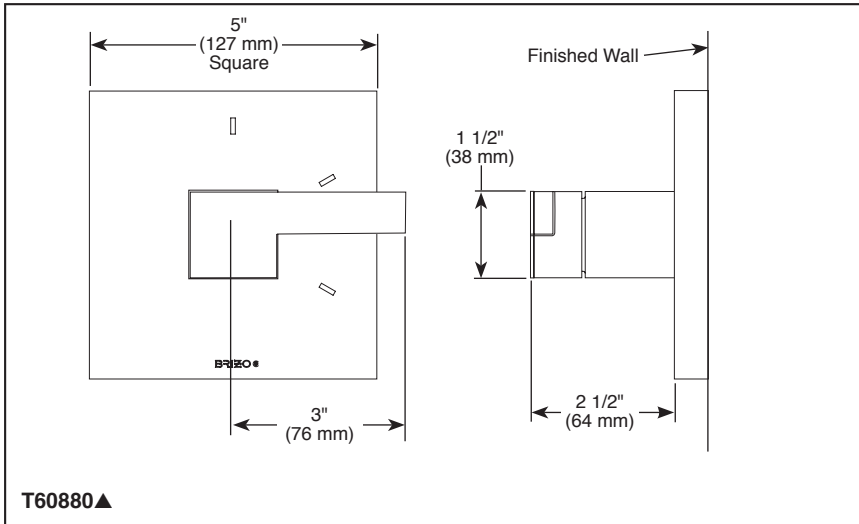

STANDARD SPECIFICATIONS

- Three function diverter. 2 individual positions, 1 shared position
- Six function diverter. 3 individual positions, 3 shared positions
- Requires rough-in R60700 to complete installation
- Non shared 3 function cartridge (RP72123) and 6 function cartridge (RP72124) are available
- Rough extension kit (RP75012) available

WARRANTY

- Lifetime limited warranty on parts (other than electronic parts and batteries) and finishes; or, for commercial users, for 5 years from date of purchase.
- 5 year limited warranty on electronic parts (other than batteries); or, for commercial users, for 1 year from the date of purchase. No warranty is provided on batteries.

COMPLIES WITH:

- ASME A112.18.1 / CSA B125.1

Indicates compliance to

ICC/ANSI A117.1