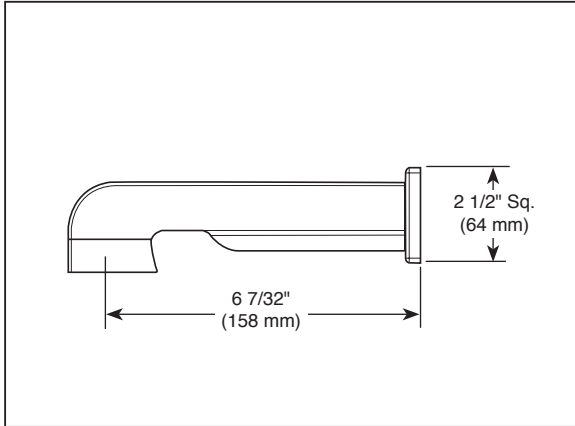

Submitted Model No.: _____

Specific Features: _____

▲ Designate proper finish suffix

BRIZO®

DIVERTER TUB SPOUT

■ Siderna® Bath Collection

STANDARD SPECIFICATIONS:

- Pull-down diverter tub spout
- Solid brass construction
- Spout features hidden stream straightener
- Thread onto 1/2" NPT using included adapter (RP49349)