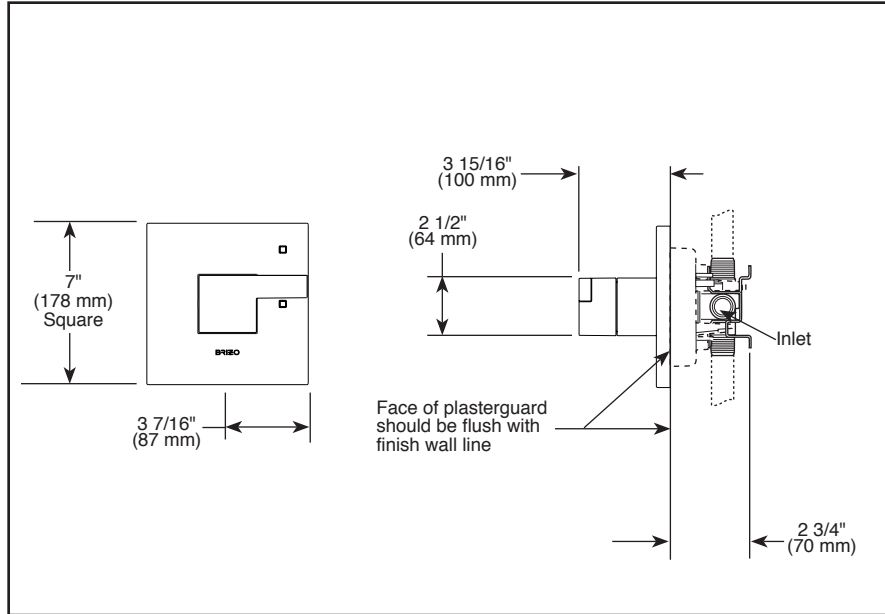

T60P080▲

Submitted Model No.: _____

Specific Features: _____

RP92056 Available Extension Kit

▲ Designate proper finish suffix

BRIZO®

PRESSURE BALANCE VALVE TRIM

- Siderna® Bath Collection
- Valve Only (T60P080)

FEATURES:

- Pressure balanced bath mixing valve
- Escutcheon held in place by magnets. No exposed screws

STANDARD SPECIFICATIONS:

- Maintains a balanced pressure of hot and cold water even when a valve is turned on or off elsewhere in the system
- For use with MultiChoice® Universal rough valve body (R60000 Series)
- Back-to-back installation capability
- Temperature only controlled with handle
- Red/Blue temperature indicator
- Field adjustable to limit handle rotation into hot water zone
- 120° maximum handle rotation
- All parts replaceable from the front of the valve
- Optional extension kit (RP92056) extends rough installation up to 1 3/4".