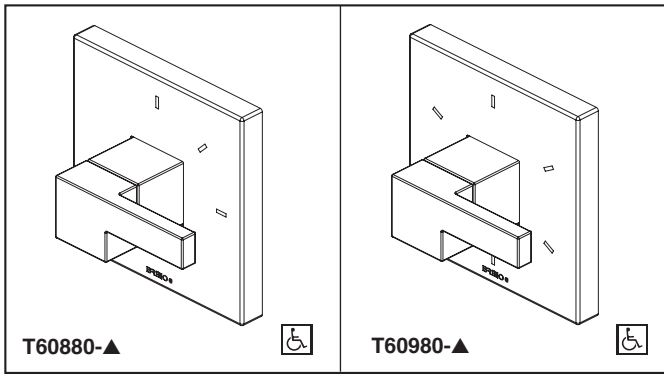

COMPLIES WITH:

- ASME A112.18.1 / CSA B125.1
- ASSE 1016

Indicates compliance to ICC/ANSI A117.1

BRIZO®

CUSTOM SHOWER DIVERTER

- Siderna® Collection
- Three Function Diverter Trim (T60880)
- Six Function Diverter Trim (T60980)