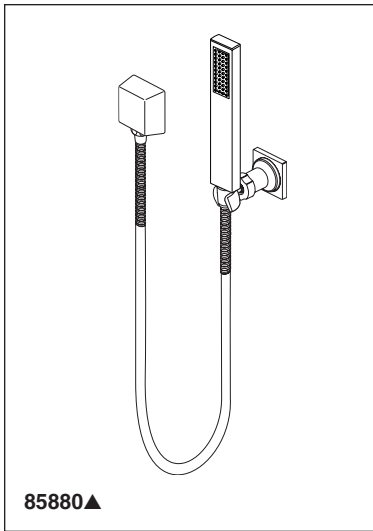

85880▲

Submitted Model No.: _____

Specific Features: _____