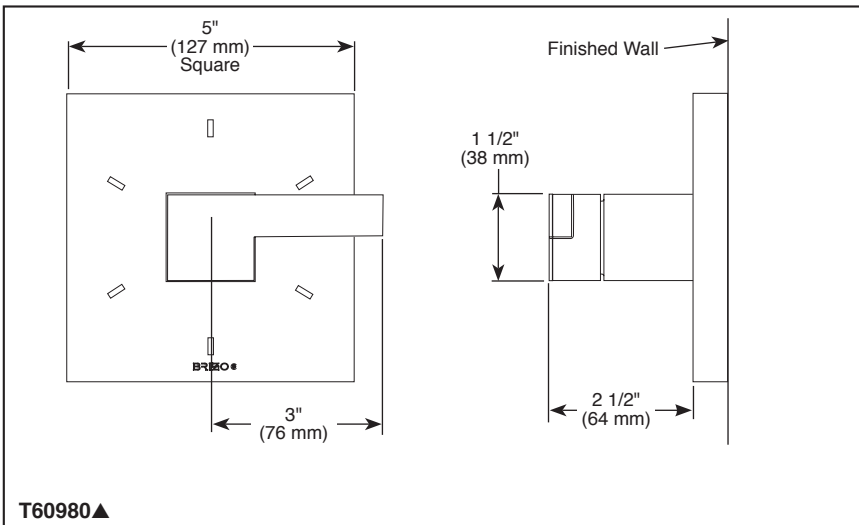

Submitted Model No.: _____

Specific Features: _____

STANDARD SPECIFICATIONS

- Three function diverter. 2 individual positions, 1 shared position
- Six function diverter. 3 individual positions, 3 shared positions
- Requires rough-in R60700 to complete installation
- Non shared 3 function cartridge (RP72123) and 6 function cartridge (RP72124) are available
- Rough extension kit (RP75012) available