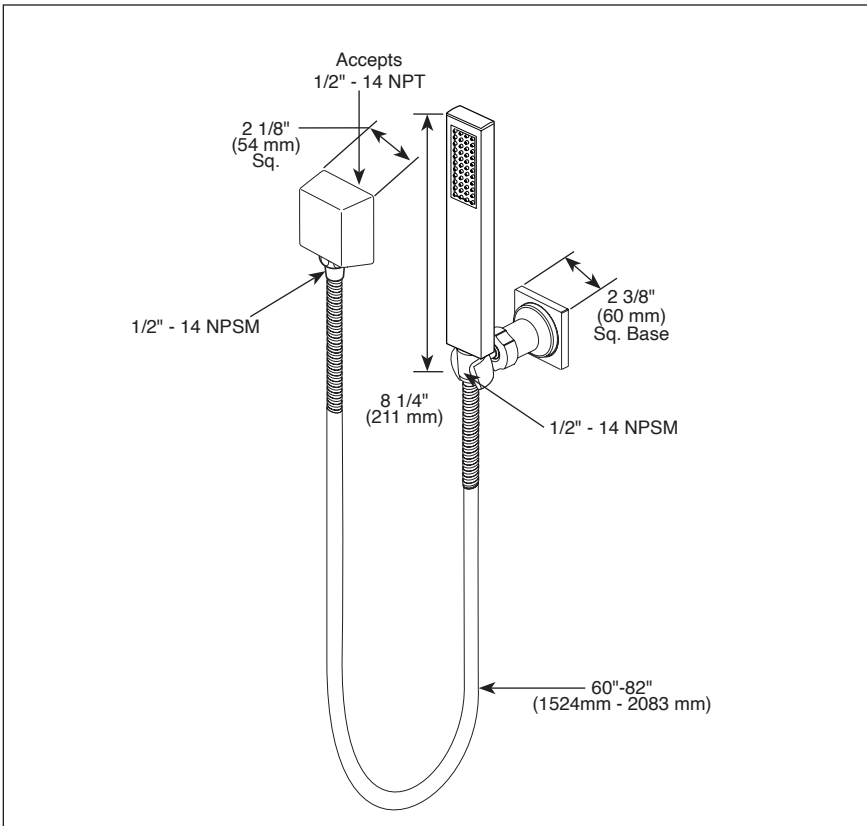

Specific Features: _____

▲ Designate proper finish suffix

Spray Pattern

Full Spray

- ◆ Your Brizo Faucet hand shower incorporates a backflow protection system that has been tested to be in compliance with ASME A112.18.3, CSA B125.1 and ASME A112.18.1. It incorporates two certified check valves in series, which operate independently and are integral, non-serviceable parts of the wand assembly.