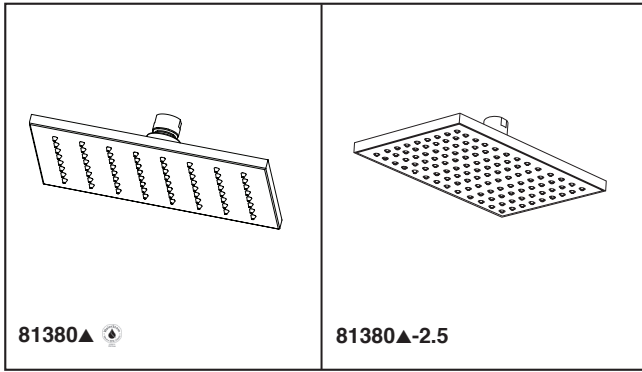

BRIZO®

CEILING MOUNT SHOWERHEAD

■ Siderna® Bath Collection

STANDARD SPECIFICATIONS:

- Maximum 1.75 gpm @ 80 psi, 6.6 L/min @ 550 kPa
- Maximum 2.5 gpm @ 80 psi, 9.5 L/min @ 550 kPa
- Single function showerhead
- Finished sprayface matches shell finish
- Showerhead is intended for overhead raincan orientation only. Ball connector rotates and pivots.

Submitted Model No.: _____

Specific Features: _____

▲ Designate proper finish suffix

WARRANTY

- Lifetime limited warranty on parts (other than electronic parts and batteries) and finishes: or, for commercial users, for 5 years from date of purchase.
- 5 year limited warranty on electronic parts (other than batteries); or, for commercial users, for 1 year from the date of purchase. No warranty is provided on batteries.

COMPLIES WITH:

- ASME A112.18.1 / CSA B125.1
- EPA WaterSense® (1.75 gpm only)