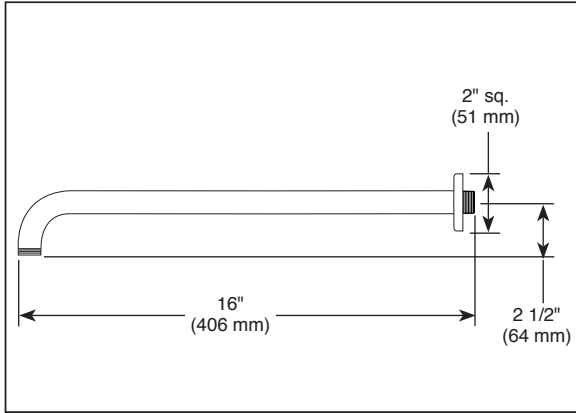

▲ Designate proper finish suffix

BRIZO®

SHOWER ARM AND FLANGE

■ Siderna® Bath Collection

STANDARD SPECIFICATIONS:

- Solid brass construction
- 1/2" NPT threads

WARRANTY

- Parts and Finish - Lifetime limited warranty; or for commercial purchasers, 10 years for multi-family residential (apartments and condominiums) and 5 years for all other commercial uses, in each case from the date of purchase.
- Electronic Parts and Batteries (if applicable) - 5 years from the date of purchase; or for commercial purchasers, 1 year from the date of purchase. No warranty is provided on batteries.