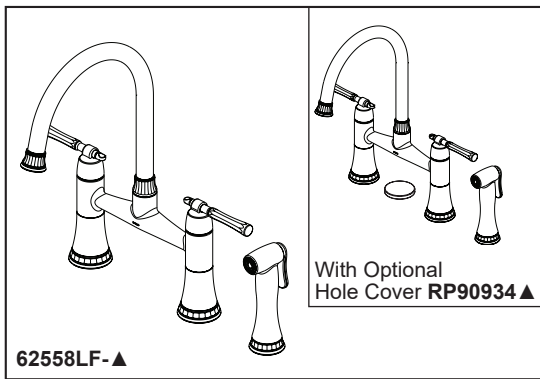

BRIZO®

KITCHEN FAUCETS

- Tulham™ Kitchen Collection
- Two Handle Widespread Bridge

STANDARD SPECIFICATIONS:

- Max flow rate 1.8 gpm @ 60 PSI, 6.8 L/Min @ 414 kPa
- Two or three hole mount. Additional hole cover available for 4 hole installation
- Ceramic cartridges
- Spout rotates 360°
- Solid brass with one-piece cast brass waterway
- Lever handles

WARRANTY

- Parts and Finish – Lifetime limited warranty; or for commercial purchasers, 10 years for multi-family residential (apartments and condominiums) and 5 years for all other commercial uses, in each case from the date the product is received by the original purchaser or their authorized representative (installation contractor, etc.).
- Please go to www.brizo.com for the complete details of our limited warranty

COMPLIES WITH:

- ASME A112.18.1 / CSA B125.1
- NSF/ANSI/CAN 61 & 372
- ICC/ANSI A117.1 - Valve control only

▲ Designate Proper Finish Suffix

Brizo Kitchen & Bath Company reserves the right (1) to make changes in specifications and materials, and (2) to change or discontinue models, both without notice or obligation. Dimensions are for reference only. See current full-line price book or www.brizo.com for finish options and product availability.

Brizo Kitchen & Bath Company

55 E. 111th Street, Carmel, IN 46280
350 South Edgeware Road, St. Thomas, ON N5P 4L1
© 2026 Brizo Kitchen & Bath Company