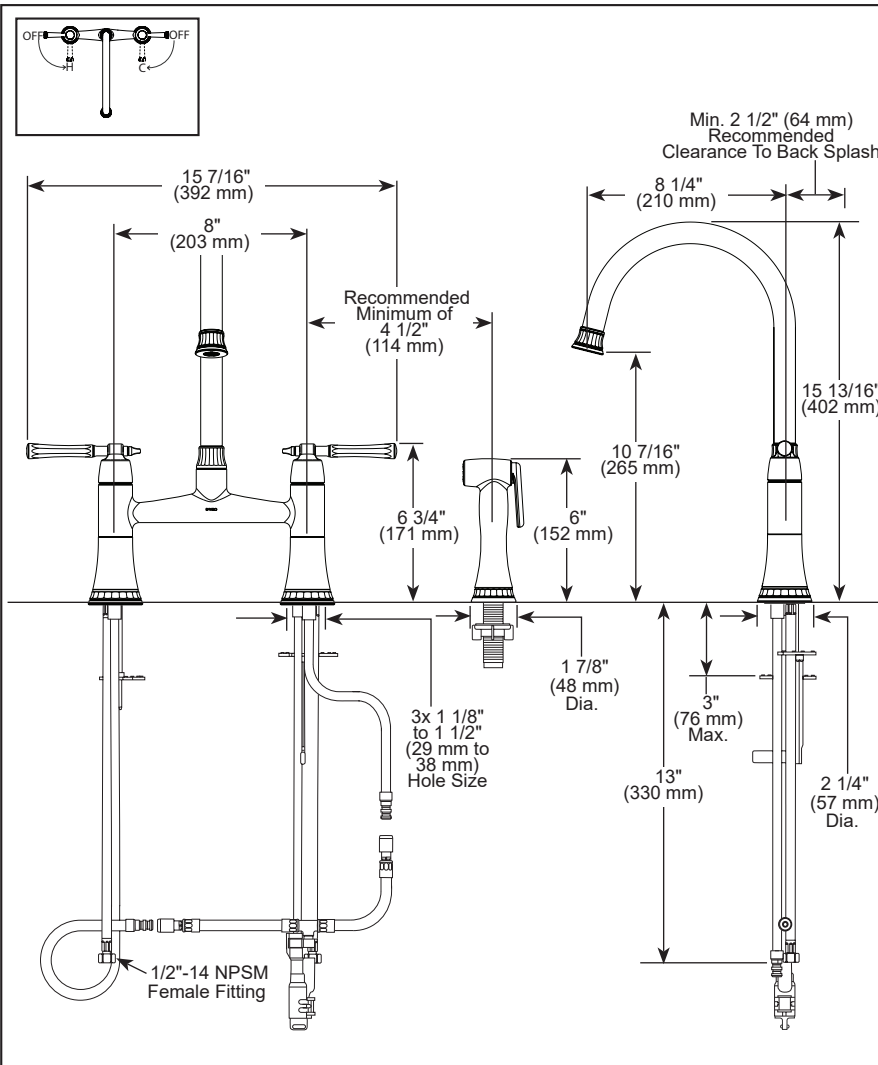

BRIZO®

KITCHEN FAUCETS

- Tulham™ Kitchen Collection
- Two Handle Widespread Bridge

STANDARD SPECIFICATIONS:

- Max flow rate 1.8 gpm @ 60 PSI, 6.8 L/Min @ 414 kPa
- Two or three hole mount. Additional hole cover available for 4 hole installation
- Ceramic cartridges
- Spout rotates 360°
- Solid brass with one-piece cast brass waterway
- Lever handles

COMPLIES WITH:

- ASME A112.18.1 / CSA B125.1
- NSF/ANSI/CAN 61 & 372
- ICC/ANSI A117.1 - Valve control only

▲ Designate Proper Finish Suffix

Brizo Kitchen & Bath Company reserves the right (1) to make changes in specifications and materials, and (2) to change or discontinue models, both without notice or obligation. Dimensions are for reference only. See current full-line price book or www.brizo.com for finish options and product availability.