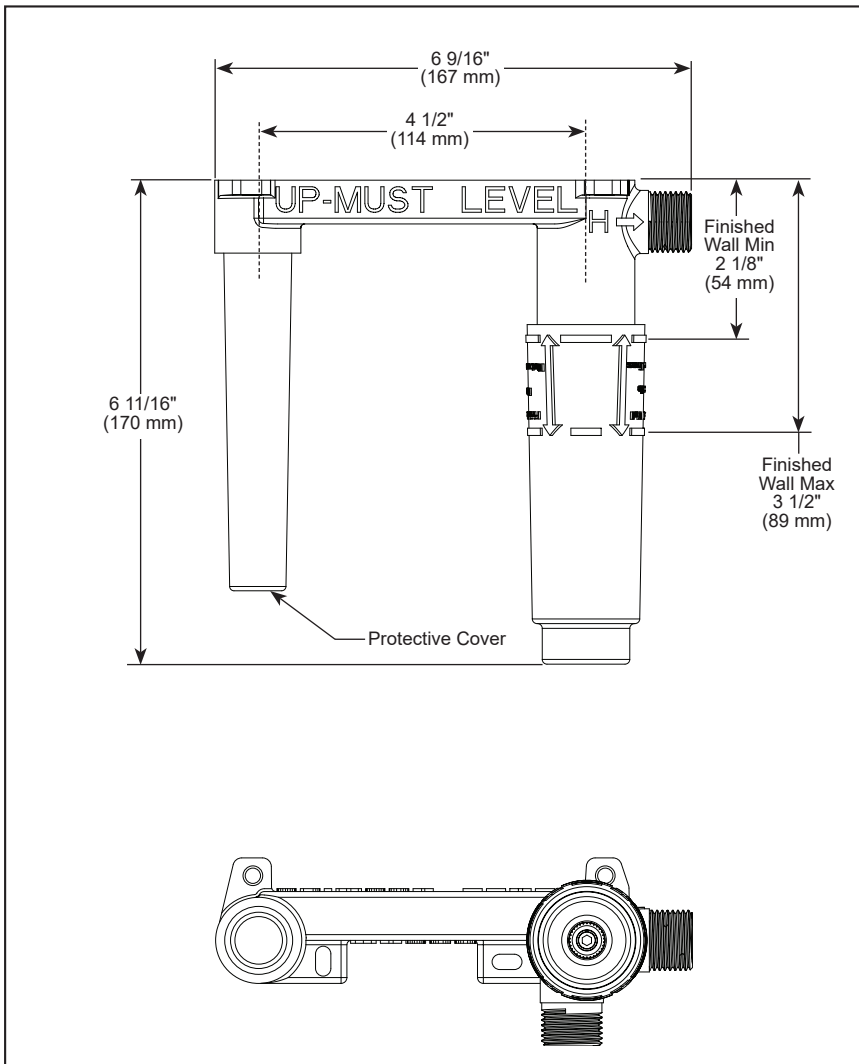

COMPLIES WITH:

- ASME A112.18.1 / CSA B125.1

Brizo Kitchen & Bath Company reserves the right (1) to make changes in specifications and materials, and (2) to change or discontinue models, both without notice or obligation. Dimensions are for reference only. See current full-line price book or www.brizo.com for finish options and product availability.

BSP-L-R85800 Rev. C

Brizo Kitchen & Bath Company
55 E. 111th Street, Carmel, Indiana 46280
350 South Edgeware Road, St. Thomas, ON N5P 4L1
© 2024 Brizo Kitchen & Bath Company