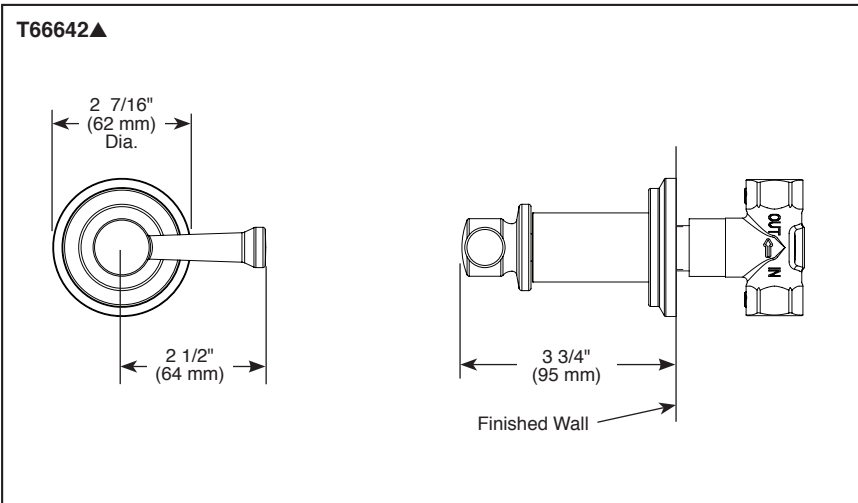

COMPLIES WITH:

- ASME A112.18.1 / CSA B125.1
- Indicates compliance to ICC/ANSI A117.1- Valve control only

▲ Designate proper finish suffix

Brizo Kitchen & Bath Company reserves the right (1) to make changes in specifications and materials, and (2) to change or discontinue models, both without notice or obligation. Dimensions are for reference only. See current full-line price book or www.brizo.com for finish options and product availability.

BSP-B-T66642 Rev. A

Brizo Kitchen & Bath Company
55 E 111th Street, Indianapolis, Indiana 46280
350 South Edgeware Road, St. Thomas, ON N5P 4L1
© 2018 Brizo Kitchen & Bath Company