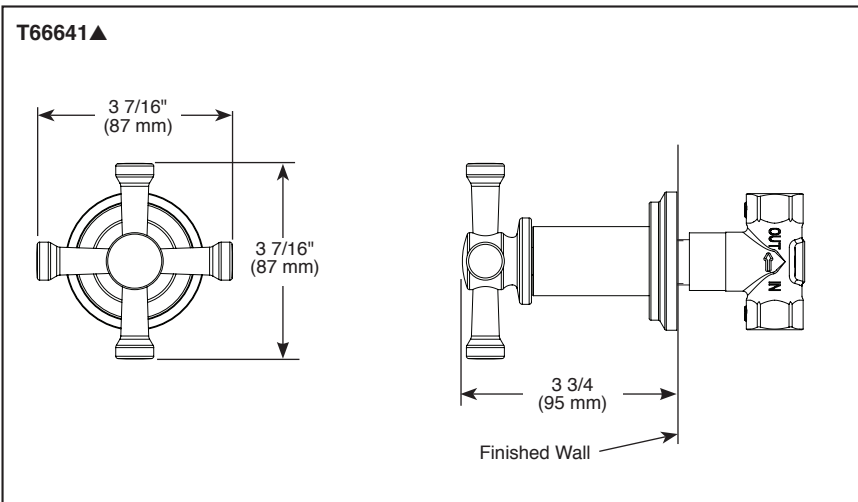

COMPLIES WITH:

- ASME A112.18.1 / CSA B125.1
- Indicates compliance to ICC/ANSI A117.1- Valve control only

▲ Designate proper finish suffix

Brizo Kitchen & Bath Company reserves the right (1) to make changes in specifications and materials, and (2) to change or discontinue models, both without notice or obligation. Dimensions are for reference only. See current full-line price book or www.brizo.com for finish options and product availability.

BSP-B-T66642 Rev. A

Brizo Kitchen & Bath Company
55 E 111th Street, Indianapolis, Indiana 46280
350 South Edgeware Road, St. Thomas, ON N5P 4L1
© 2018 Brizo Kitchen & Bath Company