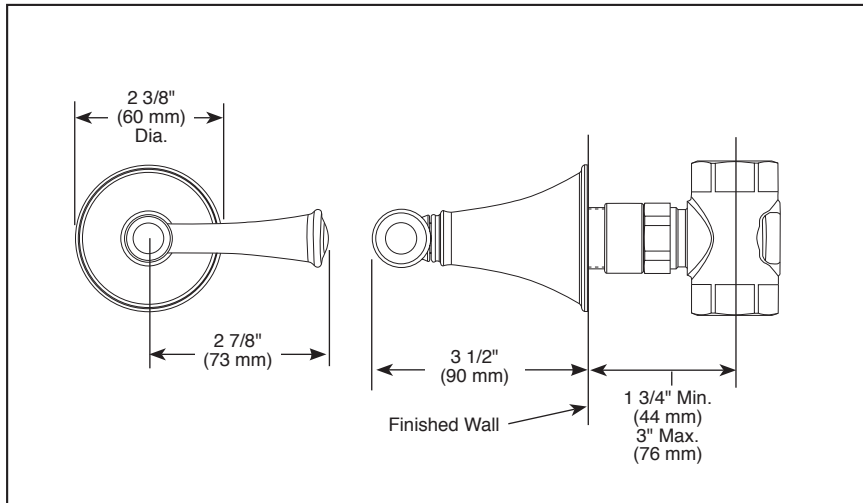

T66605▲

Submitted Model No.: _____

Specific Features: _____

▲ Designate proper finish suffix

RP74456 Available Extension Kit

BRIZO[®]

SENSORI[®]

CUSTOM SHOWER TRIM

- Baliza[®] Bath Collection
- Volume Control Trim

STANDARD SPECIFICATIONS

- Must also order R66600 Rough-In.
- 180° handle rotation controls volume only.
- Volume controls are required for every outlet and every set of body sprays (up to 7.7 gpm @ 60 PSI).
- All parts are replaceable from the front.
- Adjusts for wall thickness variations.
- Recommended working pressure of 45-80 PSI.
- Volume control only; must be used with temperature control device.