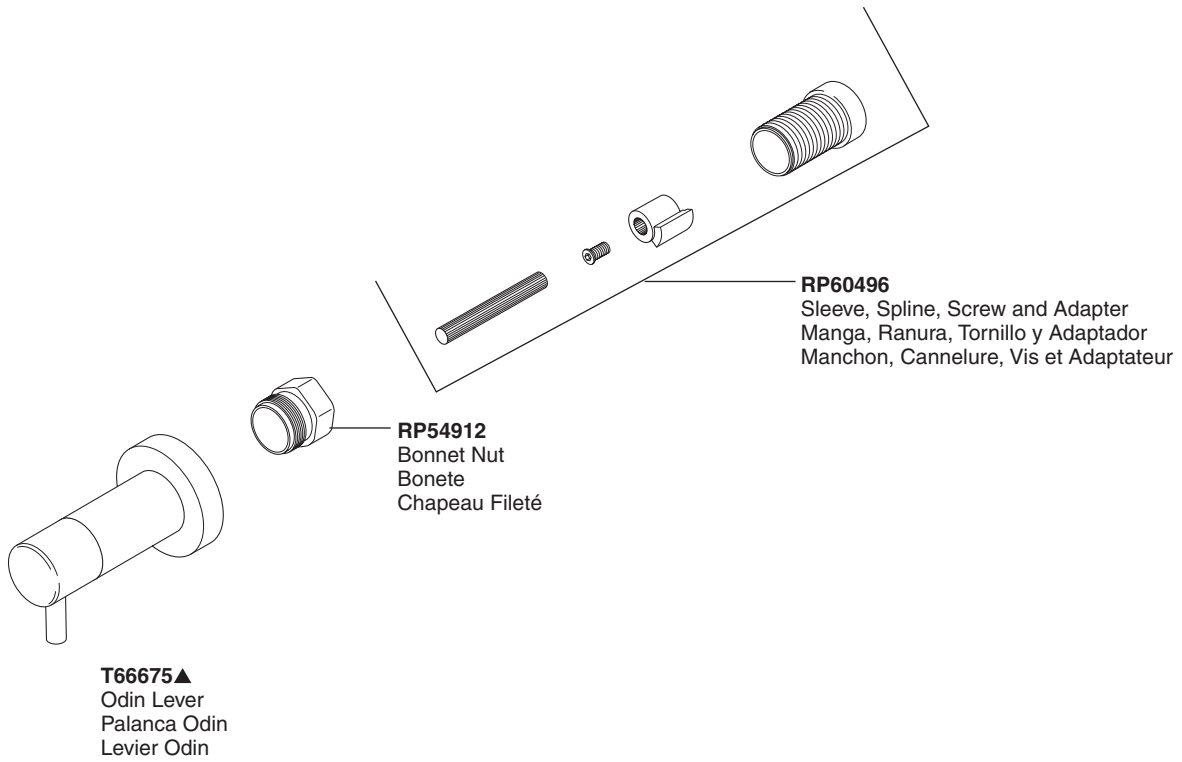

ODIN CUSTOM SHOWER—HIGH FLOW SENSORI™

Model/Modelo—T66675 Trim

TUB / SHOWER