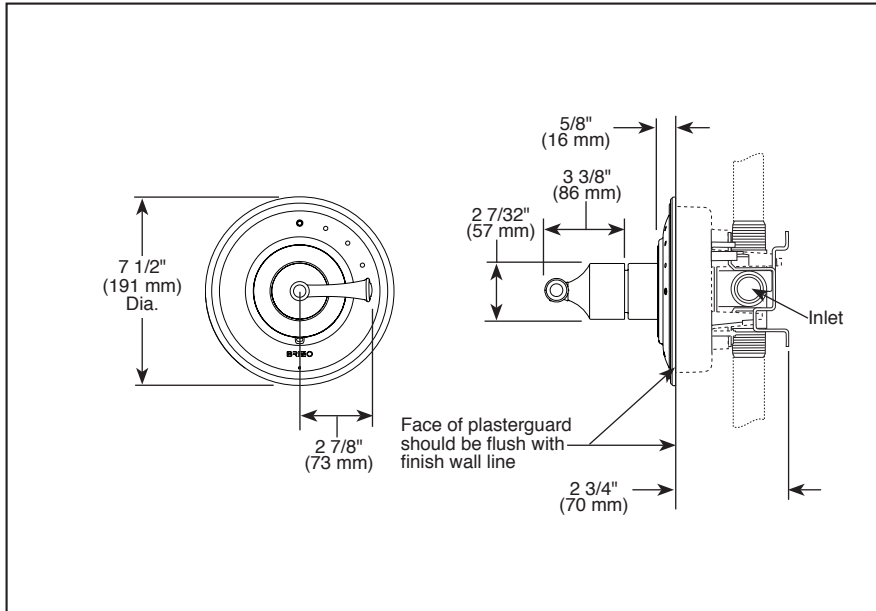

T60P005▲

BRIZO®

PRESSURE BALANCE SHOWER TRIM

- Baliza® Bath Collection
- Valve Only (T60P005)

STANDARD SPECIFICATIONS:

- Maintains a balanced pressure of hot and cold water even when a valve is turned on or off elsewhere in the system
- For use with MultiChoice® Universal rough valve body (R60000 Series)
- Back-to-back installation capability
- Solid brass fabricated body
- Temperature only controlled with handle
- Red/blue indicator markings
- Field adjustable to limit handle rotation into hot water zone
- 120° maximum handle rotation
- All parts replaceable from the front of the valve
- Extension kit (RP81665) extends rough installation for up to 1 3/4" (optional, not included)

COMPLIES WITH:

- ASME A112.18.1 / CSA B125.1
- ASSE 1016
- ☑ Indicates compliance to ICC/ANSI A117.1 - Valve control only

Submitted Model No.: _____

Specific Features: _____

RP81665 Available Extension Kit