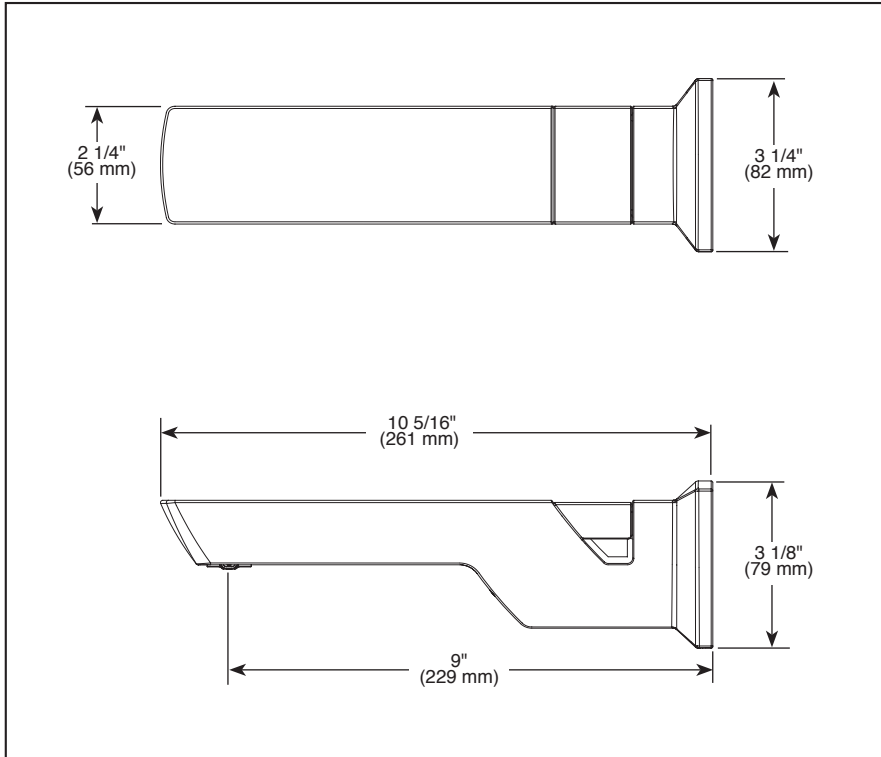

RP90568▲

Submitted Model No.: _____

Specific Features: _____

▲ Designate Proper Finish Suffix

BRIZO®

DIVERTER TUB SPOUT

■ Vettis™ Bath Collection

STANDARD SPECIFICATIONS:

- Integrated Pull-up diverter tub spout
- Solid brass construction
- Slip onto 1/2" NPT
- Spout features hidden stream straightener

WARRANTY

- Lifetime limited warranty on parts (other than electronic parts and batteries) and finishes: or, for commercial users, for 5 years from date of purchase.
- 5 year limited warranty on electronic parts (other than batteries); or, for commercial users, for 1 year from the date of purchase. No warranty is provided on batteries.