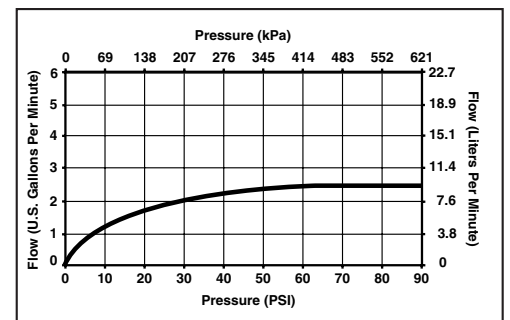

COMPLIES WITH:

- ASME A112.18.1 / CSA B125.1

Brizo Kitchen & Bath Company reserves the right (1) to make changes in specifications and materials, and (2) to change or discontinue models, both without notice or obligation. Dimensions are for reference only. See current full-line price book or www.brizo.com for finish options and product availability.