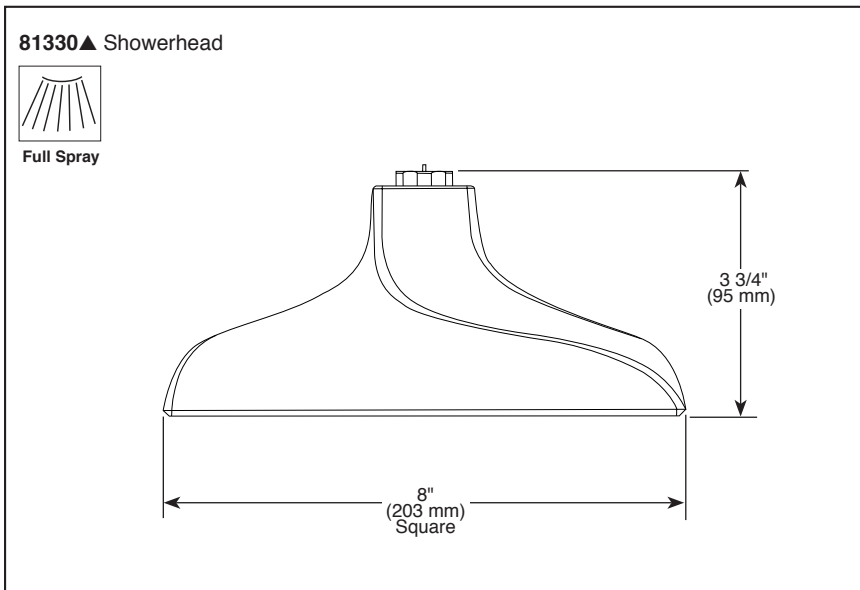

81330▲

Submitted Model No.: _____

Specific Features: _____

▲ Designate proper finish suffix

BRIZO®

CEILING MOUNT SHOWERHEAD

■ Virage® Bath Collection

STANDARD SPECIFICATIONS:

- H₂O Kinetic Technology® single function showerhead.
- Finished sprayface matches shell finish.
- Showerhead is intended for ceiling supply only. Ball connector rotates but does not pivot.
- Use with either 6" arm (RP48985) or 10" arm (RP48986).
- 2.50 gpm @ 80 PSI, 9.5 L/min @ 550 kPa