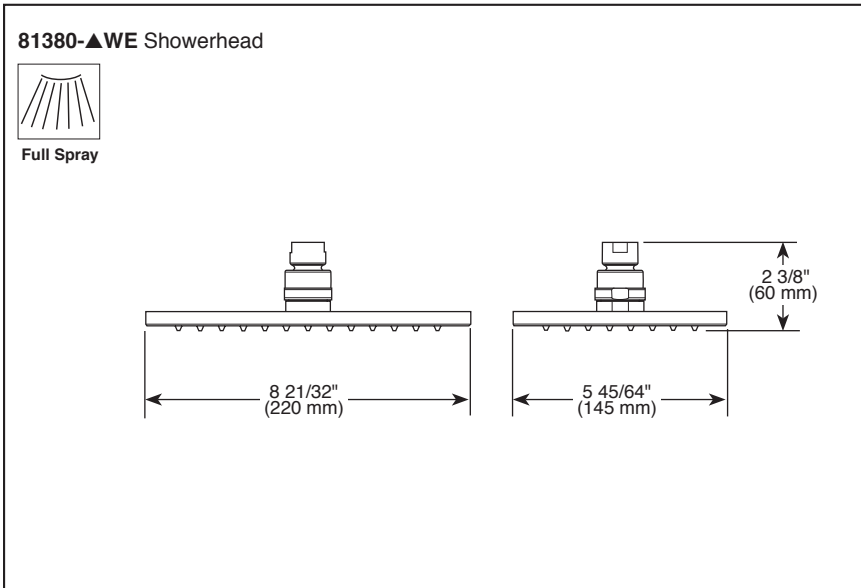

Submitted Model No.: _____

Specific Features: _____

▲ Designate proper finish suffix

BRIZO®

CEILING MOUNT SHOWERHEAD

■ Siderna® Bath Collection

STANDARD SPECIFICATIONS:

- Single function showerhead.
- Finished sprayface matches shell finish.
- Showerhead is intended for ceiling supply only. Ball connector rotates and pivots.
- Use with either 6" arm (RP48985) or 10" arm (RP48986).
- 2.50 gpm @ 80 psi, 9.5 L/min @550 kPa