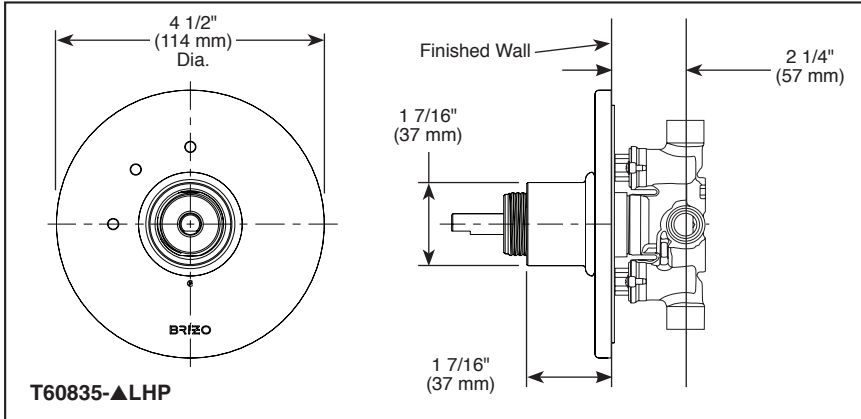

BRIZO®

3 & 6-FUNCTION SHOWER DIVERTER

- Litze™ Collection
- Three Function Diverter Trim (T60835-LHP)
- Six Function Diverter Trim (T60935-LHP)

Submitted Model No.: _____

Specific Features: _____

STANDARD SPECIFICATIONS

← 2 5/16" (59 mm) →

HL933-▲
T-Lever Handle

← 2 3/8" (60 mm) →

HL934-▲
Industrial Lever Handle

← 2 5/8" (67 mm) →

▲ Designate finish suffix

Brizo Kitchen & Bath reserves the right (1) to make changes in specifications and materials, and (2) to change or discontinue models, both without notice or obligation. Dimensions are for reference only. See current full-line price book or www.brizo.com for finish options and product availability.