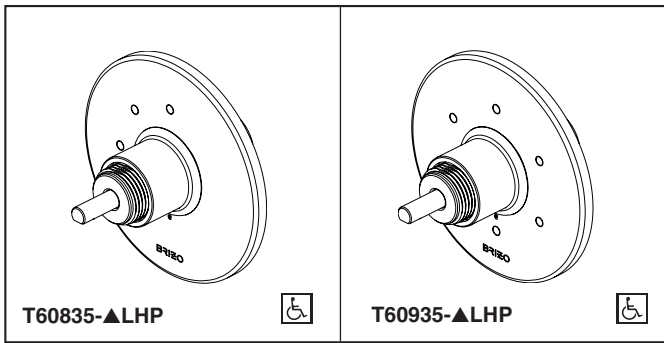

BRIZO®

3 & 6-FUNCTION SHOWER DIVERTER

- Litze™ Collection
- Three Function Diverter Trim (T60835-LHP)
- Six Function Diverter Trim (T60935-LHP)

Submitted Model No.: _____

Specific Features: _____

STANDARD SPECIFICATIONS

← 2 5/16" (59 mm) →

HL933-▲
T-Lever Handle

← 2 3/8" (60 mm) →

HL934-▲
Industrial Lever Handle

← 2 5/8" (67 mm) →

▲ Designate finish suffix

Brizo Kitchen & Bath reserves the right (1) to make changes in specifications and materials, and (2) to change or discontinue models, both without notice or obligation. Dimensions are for reference only. See current full-line price book or www.brizo.com for finish options and product availability.