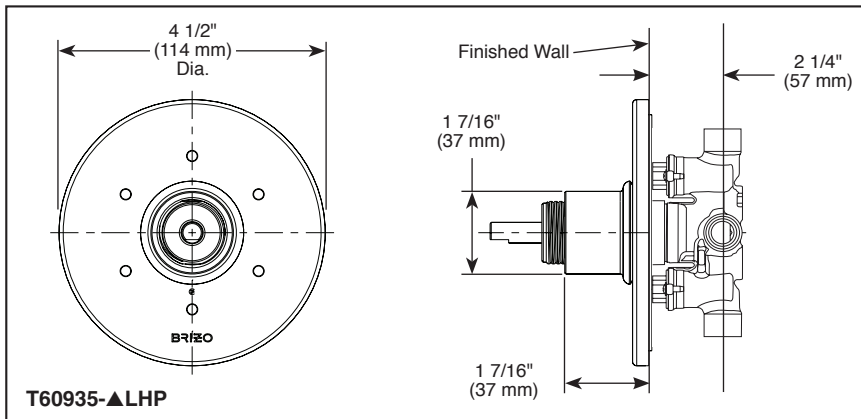

BRIZO®

3 & 6-FUNCTION SHOWER DIVERTER

- Litze™ Collection
- Three Function Diverter Trim (T60835-LHP)
- Six Function Diverter Trim (T60935-LHP)

Submitted Model No.: _____

Specific Features: _____

STANDARD SPECIFICATIONS

← 2 5/16" (59 mm) →

HL933-▲
T-Lever Handle

← 2 3/8" (60 mm) →

HL934-▲
Industrial Lever Handle

← 2 5/8" (67 mm) →

▲ Designate finish suffix

Brizo Kitchen & Bath reserves the right (1) to make changes in specifications and materials, and (2) to change or discontinue models, both without notice or obligation. Dimensions are for reference only. See current full-line price book or www.brizo.com for finish options and product availability.