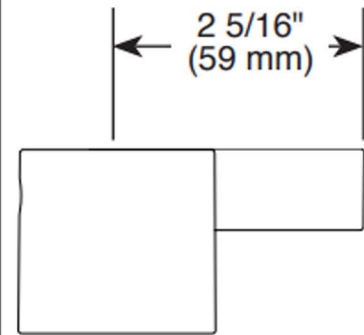

BRIZO®

3 & 6-FUNCTION SHOWER DIVERTER

- Litze™ Collection
- Three Function Diverter Trim (T60835-LHP)
- Six Function Diverter Trim (T60935-LHP)

HL932-▲
Lever Handle

HL933-▲
T-Lever Handle

HL934-▲
Industrial Lever Handle