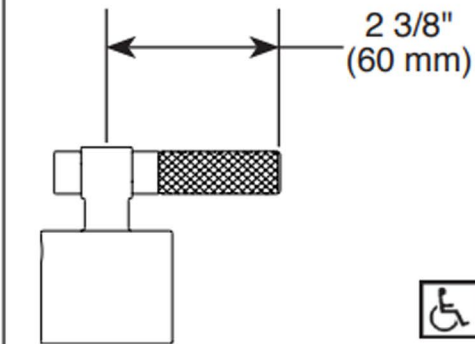

BRIZO®

3 & 6-FUNCTION SHOWER DIVERTER

- Litze™ Collection
- Three Function Diverter Trim (T60835-LHP)
- Six Function Diverter Trim (T60935-LHP)

HL932-▲
Lever Handle

HL933-▲
T-Lever Handle

HL934-▲
Industrial Lever Handle