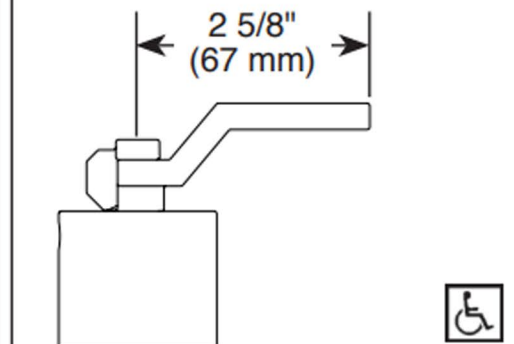

BRIZO®

3 & 6-FUNCTION SHOWER DIVERTER

- Litze™ Collection
- Three Function Diverter Trim (T60835-LHP)
- Six Function Diverter Trim (T60935-LHP)

HL932-▲
Lever Handle

HL933-▲
T-Lever Handle

HL934-▲
Industrial Lever Handle