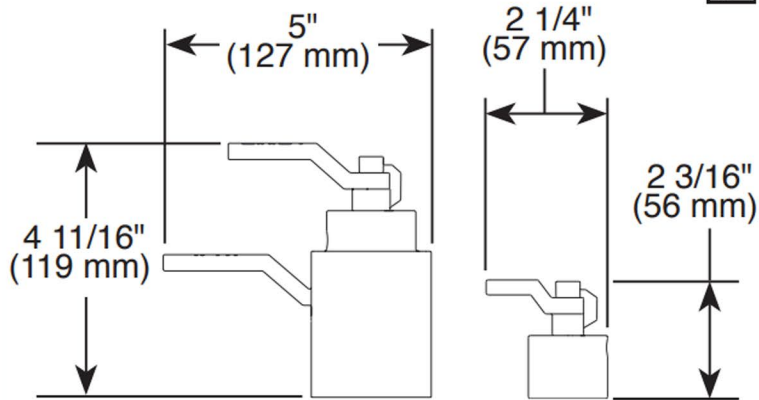

HL7534▲ Industrial Lever Handles

RP90545▲

Available Thick Wall Installation Kit