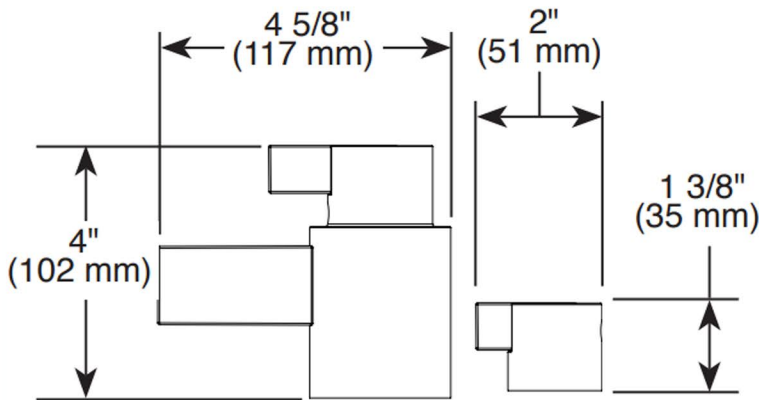

BRIZO®

INTEGRATED SHOWER DIVERTER TRIM

- Litze™ Bath Collection
- MultiChoice® Valve Trim with Three Function Diverter (T75535-LHP)
- MultiChoice® Valve Trim with Six Function Diverter (T75635-LHP)

HL7532▲ Lever Handles