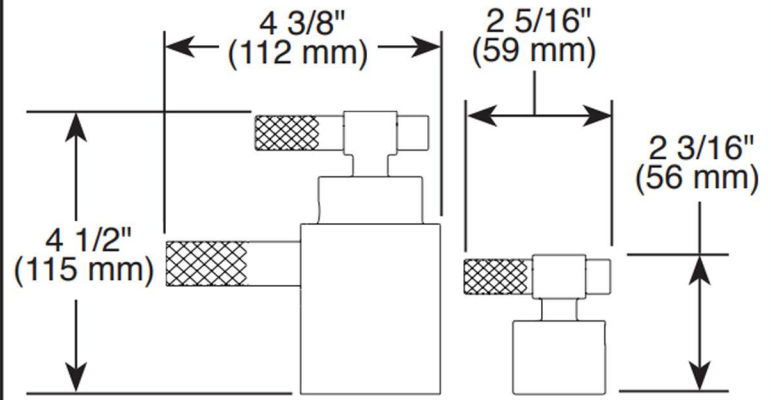

HL7533▲ T-Lever Handles