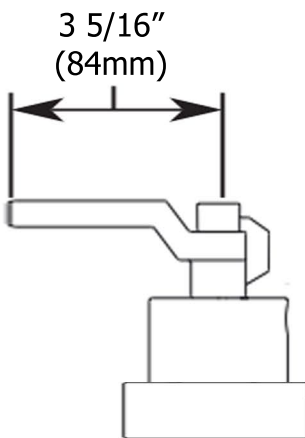

BRIZO®

Sensori® Thermostatic Valve Trim

■ Litze™ Collection

HL6632-▲Lever Handle

HL6633-▲T-Lever Handle

HL6634-▲Industrial Lever Handle

▲ Designate Proper Finish Suffix

Brizo Kitchen & Bath Company reserves the right (1) to make changes in specifications and materials, and (2) to change or discontinue models, both without notice or obligation. Dimensions are for reference only. See current full-line price book or www.brizo.com for finish options and product availability.