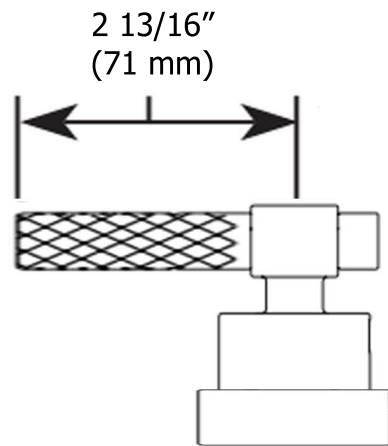

BRIZO®

Sensori® Thermostatic Valve Trim

■ Litze™ Collection

HL6632-▲Lever Handle

HL6633-▲T-Lever Handle

HL6634-▲Industrial Lever Handle

▲ Designate Proper Finish Suffix

Brizo Kitchen & Bath Company reserves the right (1) to make changes in specifications and materials, and (2) to change or discontinue models, both without notice or obligation. Dimensions are for reference only. See current full-line price book or www.brizo.com for finish options and product availability.