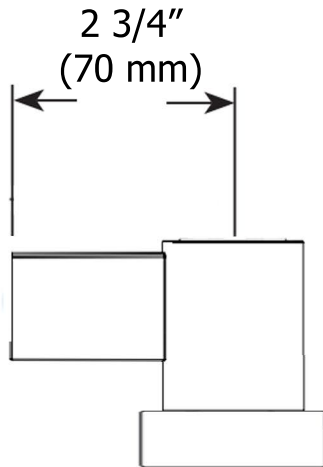

BRIZO®

Sensori® Thermostatic Valve Trim

■ Litze™ Collection

HL6632-▲Lever Handle

HL6633-▲T-Lever Handle

HL6634-▲Industrial Lever Handle

▲ Designate Proper Finish Suffix

Brizo Kitchen & Bath Company reserves the right (1) to make changes in specifications and materials, and (2) to change or discontinue models, both without notice or obligation. Dimensions are for reference only. See current full-line price book or www.brizo.com for finish options and product availability.