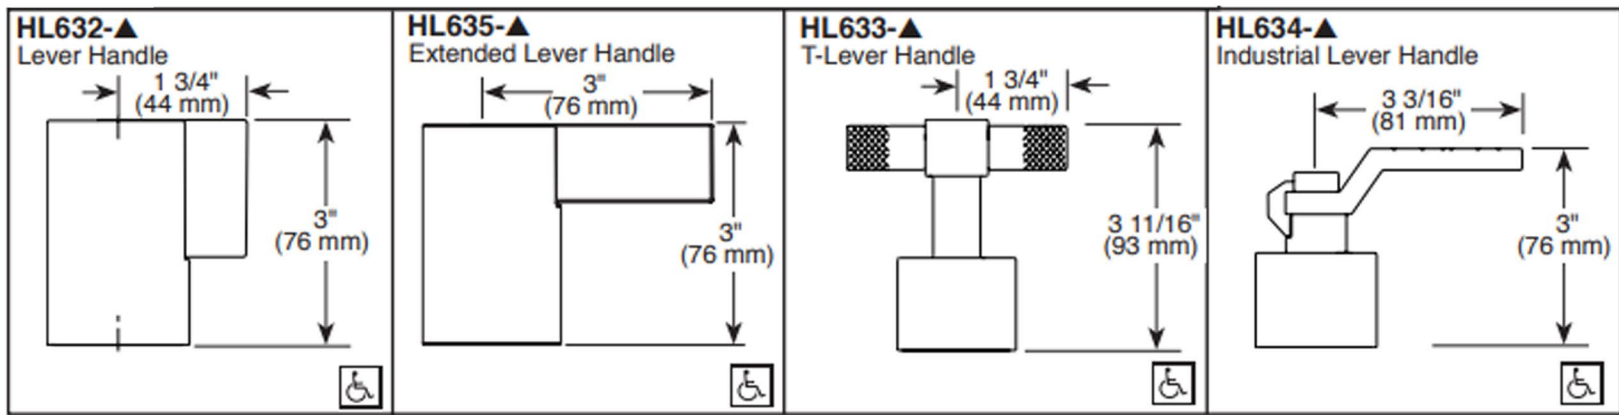

BRIZO®

ROMAN TUB FAUCET TRIM

■ Litze® Bath Collection

▲ Designate Proper Finish Suffix

Brizo Kitchen & Bath Company reserves the right (1) to make changes in specifications and materials, and (2) to change or discontinue models, both without notice or obligation. Dimensions are for reference only. See current full-line price book or www.brizo.com for finish options and product availability.