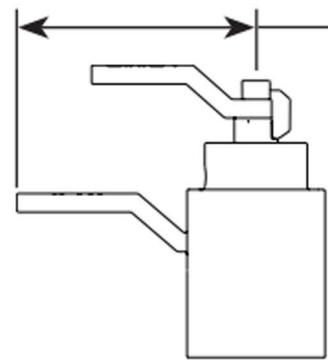

BRIZO[®]

SHOWER FAUCET TRIM

■ Litze™ Collection

HL6032-▲ Lever Handle

3 1/2"
(89 mm)

HL6033-▲ T-Lever Handle

3"
(76 mm)

HL6034-▲ Industrial Lever Handle

3 1/2"
(89 mm)

▲ Designate Proper Finish Suffix

Brizo Kitchen & Bath Company reserves the right (1) to make changes in specifications and materials, and (2) to change or discontinue models, both without notice or obligation. Dimensions are for reference only. See current full-line price book or www.brizo.com for finish options and product availability.