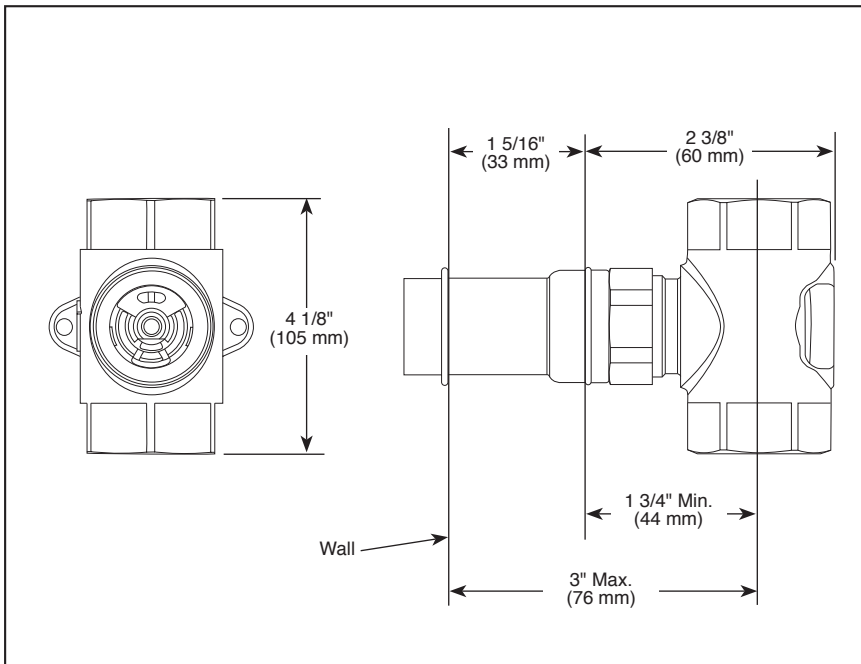

Submitted Model No.: _____

Specific Features: _____

BRIZO®

SENSORI® CUSTOM SHOWER ROUGH

- R66600
- Volume Control Rough
- 3/4" Rough-In

STANDARD SPECIFICATIONS

- Forged brass body.
- Includes ceramic stem assembly.
- All parts are replaceable from the front.
- Recommended working pressure of 45-80 PSI.
- Volume controls are required for every outlet and every set of body sprays (up to 7.7 gpm @ 60 psi).
- Volume control only: must be used with temperature control device.

▲ Designate proper finish suffix

RP74456 Available Extension Kit

BRIZO[®]

SENSORI[®]

CUSTOM SHOWER TRIM

- Charlotte™ Collection
- Volume Control Trim

STANDARD SPECIFICATIONS

- Must also order R66600 Rough-In.
- 180° handle rotation controls volume only.
- Volume controls are required for every outlet and every set of body sprays (up to 7.7 gpm @ 60 PSI).
- All parts are replaceable from the front.
- Adjusts for wall thickness variations.
- Recommended working pressure of 45-80 PSI.
- Volume control only; must be used with temperature control device.