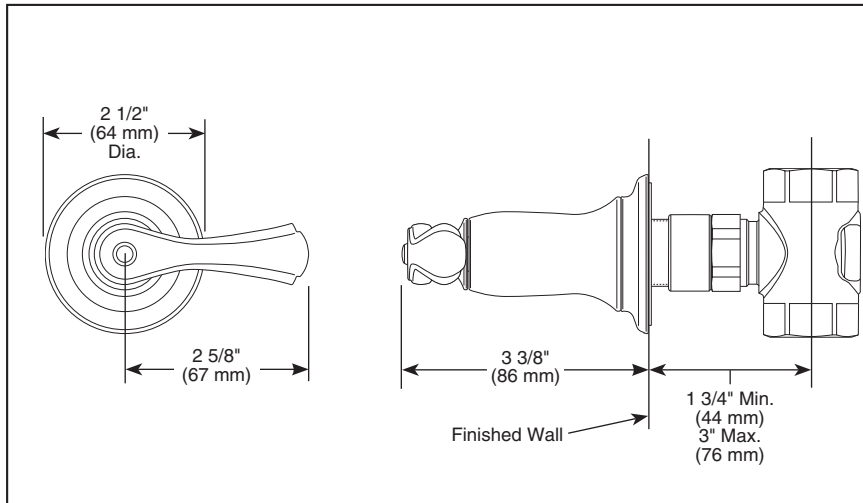

▲ Designate proper finish suffix

RP74456 Available Extension Kit

BRIZO[®]

SENSORI[®]

CUSTOM SHOWER TRIM

- Charlotte™ Collection
- Volume Control Trim

STANDARD SPECIFICATIONS

- Must also order R66600 Rough-In.
- 180° handle rotation controls volume only.
- Volume controls are required for every outlet and every set of body sprays (up to 7.7 gpm @ 60 PSI).
- All parts are replaceable from the front.
- Adjusts for wall thickness variations.
- Recommended working pressure of 45-80 PSI.
- Volume control only; must be used with temperature control device.