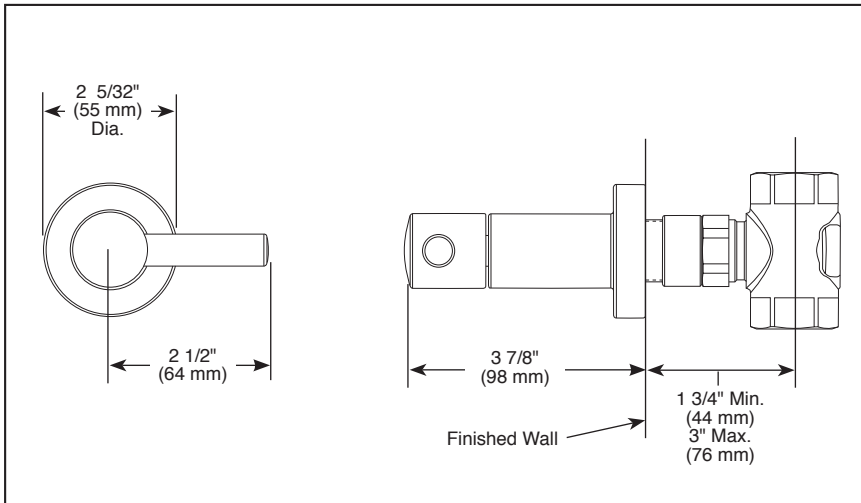

RP74456 Available Extension Kit

BRIZO[®]

SENSORI[®]

CUSTOM SHOWER TRIM

- Odin™ Collection
- Volume Control Trim

STANDARD SPECIFICATIONS

- Must also order R66600 Rough-In.
- 180° handle rotation controls volume only.
- Volume controls are required for every outlet and every set of body sprays (up to 7.7 gpm @ 60 PSI).
- All parts are replaceable from the front.
- Adjusts for wall thickness variations.
- Recommended working pressure of 45-80 PSI.
- Volume control only; must be used with temperature control device.