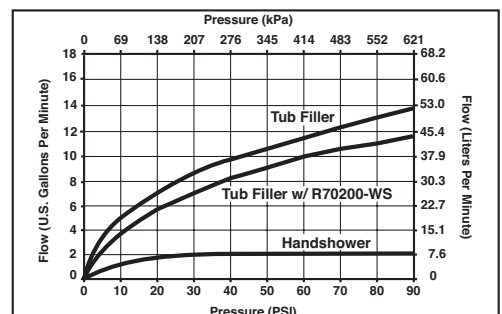

COMPLIES WITH:

- ASME A112.18.1 / CSA B125.1
- ♿ Indicates compliance to ICC/ANSI A117.1 - Applies to valve control only.