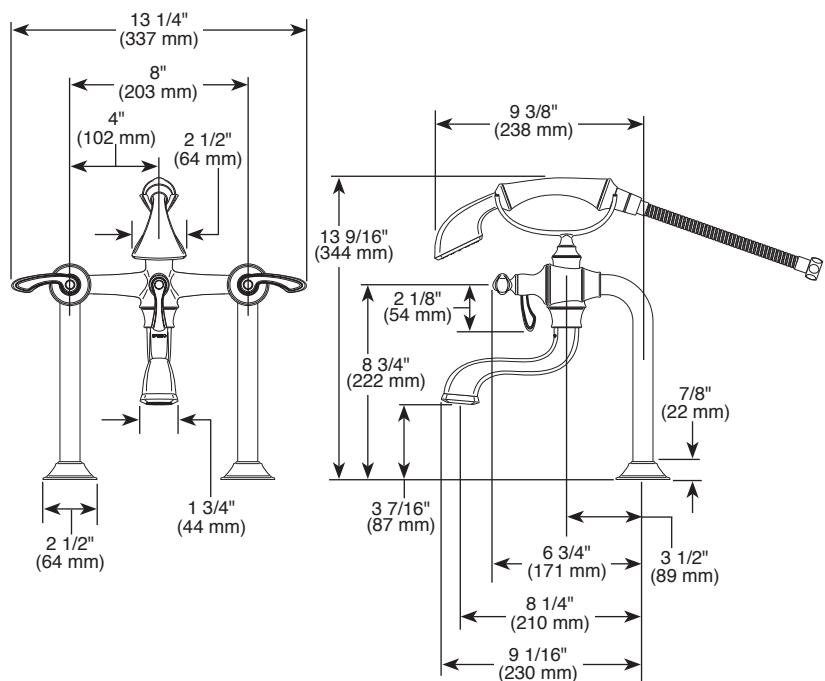

Submitted Model No.: \_\_\_\_\_

Specific Features: \_\_\_\_\_

**Wall Mount Configuration**

**Deck Mount Configuration**

▲ Designate Proper Finish Suffix

## TWO HANDLE WALL, DECK, AND FLOOR MOUNT FREESTANDING TUB FILLER

- Charlotte™ Collection
- Wall, Deck or Floor Mount

**STANDARD SPECIFICATIONS:**

- Solid brass construction.
- Rotating handshower cradle rotates 90° in either direction.
- Insulated floor and deck risers to control surface condensation and heat.
- 60"-82" stretchable finished metal hose.
- High flow ceramic control valves.
- Twin lever handles.
- Certified dual check valves in handshower, 2.0 gpm @ 80 PSI (7.6 L/min @ 552 kPa).
- Bi-directional diverter.
- Dual column design, 8" center-to-center.
- Drain not included.
- Requires mounting hardware:
  - RP73764▲ wall mount unions
  - RP73765▲ deck mount risers
  - RP73766▲ floor mount risers
- Floor mount configuration requires rough-in to complete installation:
  - R70200-WS with integrated stops.
  - R70200 without stops, provides maximum flow.
- Optional riser extension set (RP73767▲) provides 2" of additional spout height for deck or floor mount configurations.