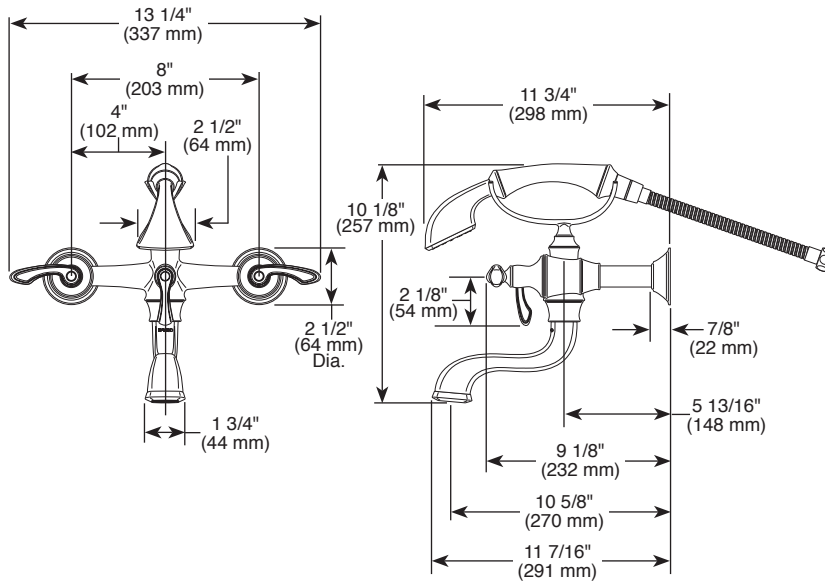

Submitted Model No.: \_\_\_\_\_

Specific Features: \_\_\_\_\_

**Wall Mount Configuration**

**Deck Mount Configuration**

▲ Designate Proper Finish Suffix

## TWO HANDLE WALL, DECK, AND FLOOR MOUNT FREESTANDING TUB FILLER

- Charlotte™ Collection
- Wall, Deck or Floor Mount

**STANDARD SPECIFICATIONS:**

- Solid brass construction.
- Rotating handshower cradle rotates 90° in either direction.
- Insulated floor and deck risers to control surface condensation and heat.
- 60"-82" stretchable finished metal hose.
- High flow ceramic control valves.
- Twin lever handles.
- Certified dual check valves in handshower, 2.0 gpm @ 80 PSI (7.6 L/min @ 552 kPa).
- Bi-directional diverter.
- Dual column design, 8" center-to-center.
- Drain not included.
- Requires mounting hardware:
  - RP73764▲ wall mount unions
  - RP73765▲ deck mount risers
  - RP73766▲ floor mount risers
- Floor mount configuration requires rough-in to complete installation:
  - R70200-WS with integrated stops.
  - R70200 without stops, provides maximum flow.
- Optional riser extension set (RP73767▲) provides 2" of additional spout height for deck or floor mount configurations.