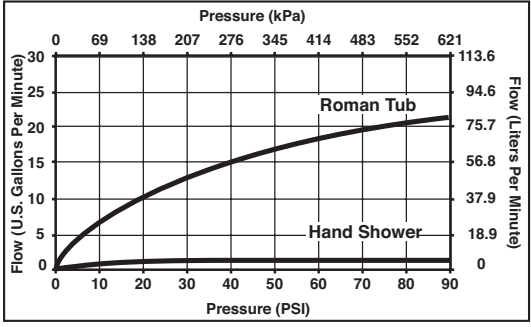

Delta reserves the right (1) to make changes in specifications and materials, and (2) to change or discontinue models, both without notice or obligation. Dimensions are for reference only. See current full-line price book or www.brizo.com for finish options and product availability.
BSP-B-T67375 Rev. C