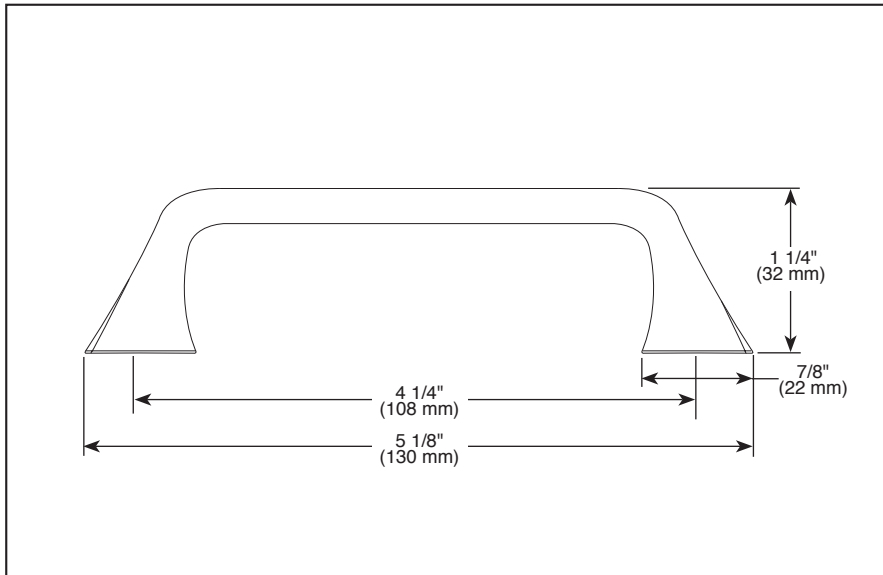

▲ Designate proper finish suffix

STANDARD SPECIFICATIONS:

- Mounting hardware (8-32 UNC screws) included with product.
- All metal construction.
- Finishes match full Sotria™ suite.

WARRANTY

- Lifetime limited warranty on parts (other than electronic parts and batteries) and finishes; or, for commercial users, for 5 years from date of purchase.
- 5 year limited warranty on electronic parts (other than batteries); or, for commercial users, for 1 year from the date of purchase. No warranty is provided on batteries.