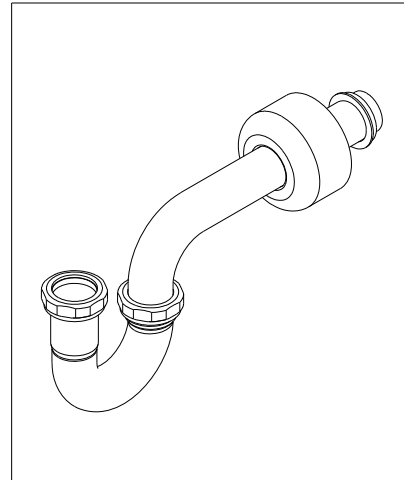

NEWPORT BRASS

Flawless Beauty. From Faucet to Finish.

INSTALLATION INSTRUCTIONS INSTRUCCIONES DE INSTALACIÓN

SINK DRAIN DESAGÜE DEL FREGADERO

P-TRAP KIT KIT DE TRAMPA P

1-1/4"

1-1/2"

OR

1a

1-1/4"

1b

1-1/2"

2