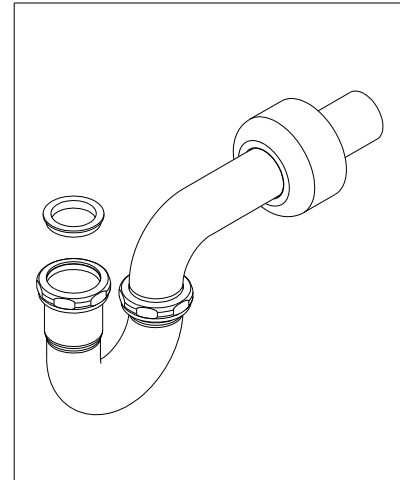

NEWPORT BRASS

Flawless Beauty. From Faucet to Finish.

INSTALLATION INSTRUCTIONS INSTRUCCIONES DE INSTALACIÓN

SINK DRAIN DESAGÜE DEL FREGADERO

P-TRAP KIT KIT DE TRAMPA P

1-1/4"

1-1/2"

OR

1a

1-1/4"

1b

1-1/2"

2