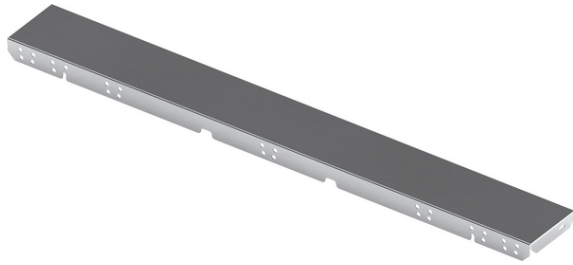

**installation accessory, Stainless steel
HEZ9YZ04UC**

Universal side panel extension in stainless steel finish provides full coverage extending to rear wall

- Universal side panel extension in stainless steel finish provides full coverage extending to rear wall

Technical Data

Product group :	Accessory
Brand :	Bosch
SKU :	HEZ9YZ04UC
Internal article number :	00000000011043366
EAN code :	4242005246441
Product packaging dimensions (HxWxD) :	
1 7/64" x 31 7/64" x 9 23/32"	
Net weight :	2.000 lbs
Gross weight :	2.000 lbs
Standard number of units per pallet :	144
UPC code :	825225964117
Product image :	
15672102_Bosch_Range_Side_Panel_Extender_v08_SS_def.jpg	