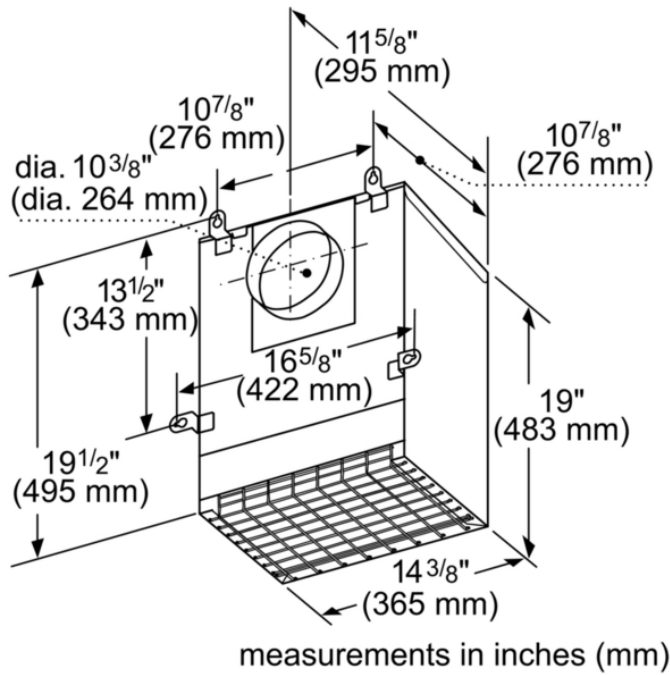

600 CFM Remote Blower DHR1FZUC

Features and Benefits

Key Features

Convenience

- Use the EXTNCB25 Blower Cable Connection Accessory for install with select hoods. Separate purchase required.

Notes: All height, width and depth dimensions are shown in inches. *Please refer to installation instructions prior to making cutout. BSH reserves the absolute and unrestricted right to change product materials and specifications, at any time, without notice. Consult the product's installation instructions for final dimensional data and other details. Applicable product warranty can be found in a accompanying product literature or you may contact your account manager for further details.

Litho Date: 06/2023

600 CFM Remote Blower DHR1FZUC

BOSCH

Features

Product group	Accessory
Brand	Bosch
Product name / series name	
SKU	DHR1FZUC
Internal article number	DHR1FZUC
EAN code	4242005271788
Product packaging dimensions (HxWxD)	16.2" x 26" x 23"
Net weight	25.000
Gross weight	28.000
Quantity per packing unit	
Standard number of units per pallet	
UPC code	825225964858
Product image	MCSA032954_DHG6023UC_def.jpg

Technical Specification

Notes: All height, width and depth dimensions are shown in inches. *Please refer to installation instructions prior to making cutout. BSH reserves the absolute and unrestricted right to change product materials and specifications, at any time, without notice. Consult the product's installation instructions for final dimensional data and other details. Applicable product warranty can be found in a accompanying product literature or you may contact your account manager for further details.