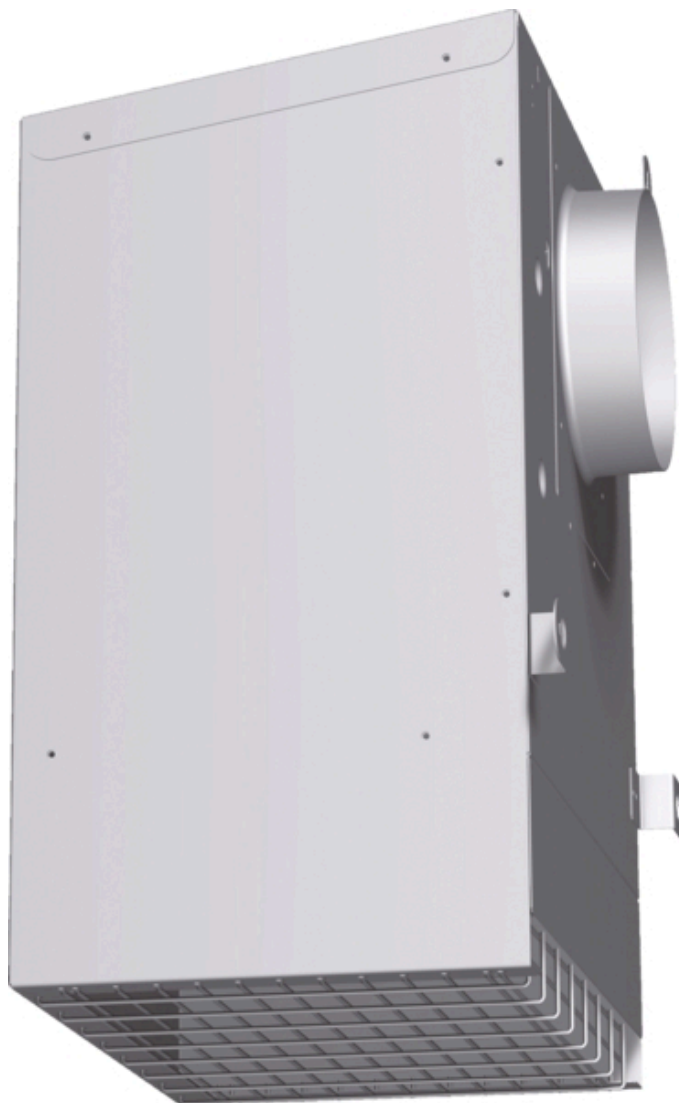

600 CFM Remote Blower DHR1FZUC

Features and Benefits

Key Features

Convenience

- Use the EXTNCB25 Blower Cable Connection Accessory for install with select hoods. Separate purchase required.

Notes: All height, width and depth dimensions are shown in inches. *Please refer to installation instructions prior to making cutout. BSH reserves the absolute and unrestricted right to change product materials and specifications, at any time, without notice. Consult the product's installation instructions for final dimensional data and other details. Applicable product warranty can be found in a accompanying product literature or you may contact your account manager for further details.

Litho Date: 06/2023

600 CFM Remote Blower DHR1FZUC

BOSCH

Features

Product group	Accessory
Brand	Bosch
Product name / series name	
SKU	DHR1FZUC
Internal article number	DHR1FZUC
EAN code	4242005271788
Product packaging dimensions (HxWxD)	16.2" x 26" x 23"
Net weight	25.000
Gross weight	28.000
Quantity per packing unit	
Standard number of units per pallet	
UPC code	825225964858
Product image	MCSA032954_DHG6023UC_def.jpg