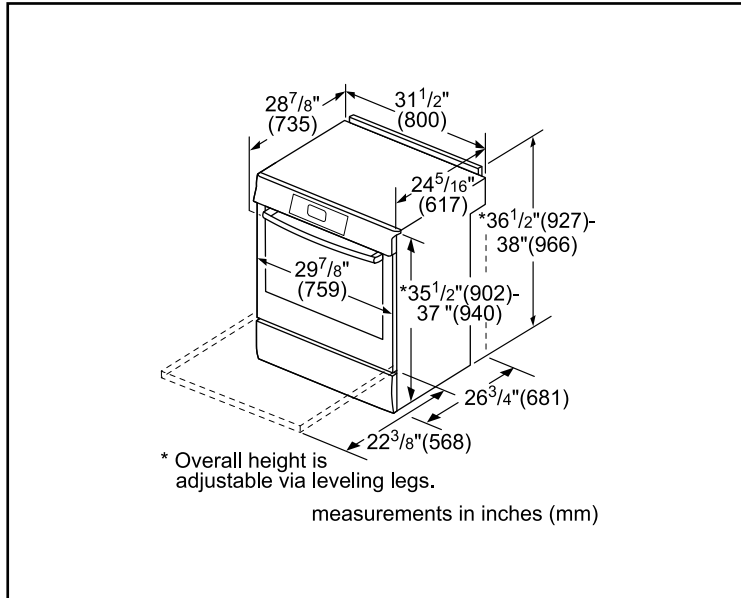

30" Induction Slide-in Range

800 Series – Black Stainless Steel HII8047U

Installation Details

Accessories: To purchase Bosch accessories, cleaners & parts please visit www.bosch-home.com/us/store or call 1-800-944-2904 (Mon to Fri 5 am to 6 pm PST, Sat 6 am to 3 pm PST).

Notes: All height, width and depth dimensions are shown in inches. BSH reserves the absolute and unrestricted right to change product materials and specifications, at any time, without notice. Consult the product's installation instructions for final dimensional data and other details prior to making cutout.

Warranties: Please see Use & Care manual or Bosch website for statement of limited warranty.

For more information on our entire line of products, go to www.bosch-home.com/us or call 1-800-944-2904

© BSH Home Appliances Corporation. All rights reserved. Bosch is a registered trademark of Robert Bosch GmbH.