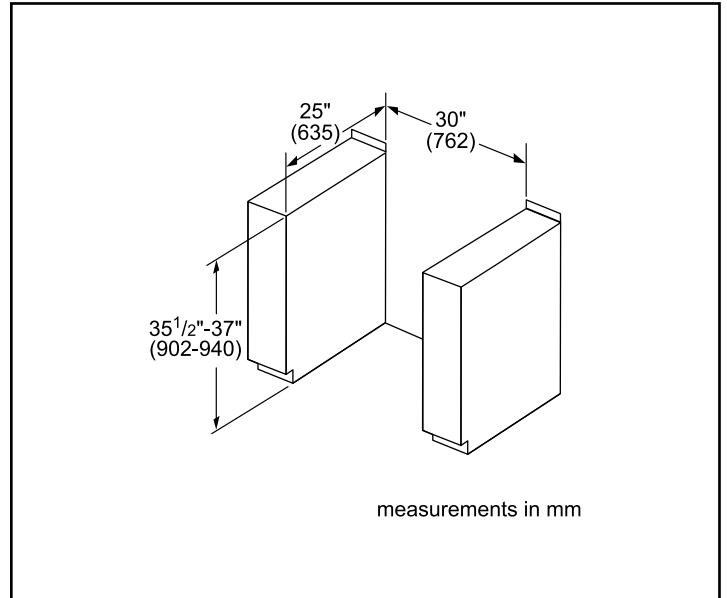

30" Induction Slide-in Range

800 Series – Black Stainless Steel HII8047U

Installation Details

Accessories: To purchase Bosch accessories, cleaners & parts please visit www.bosch-home.com/us/store or call 1-800-944-2904 (Mon to Fri 5 am to 6 pm PST, Sat 6 am to 3 pm PST).

Notes: All height, width and depth dimensions are shown in inches. BSH reserves the absolute and unrestricted right to change product materials and specifications, at any time, without notice. Consult the product's installation instructions for final dimensional data and other details prior to making cutout.

Warranties: Please see Use & Care manual or Bosch website for statement of limited warranty.

For more information on our entire line of products, go to www.bosch-home.com/us or call 1-800-944-2904

© BSH Home Appliances Corporation. All rights reserved. Bosch is a registered trademark of Robert Bosch GmbH.