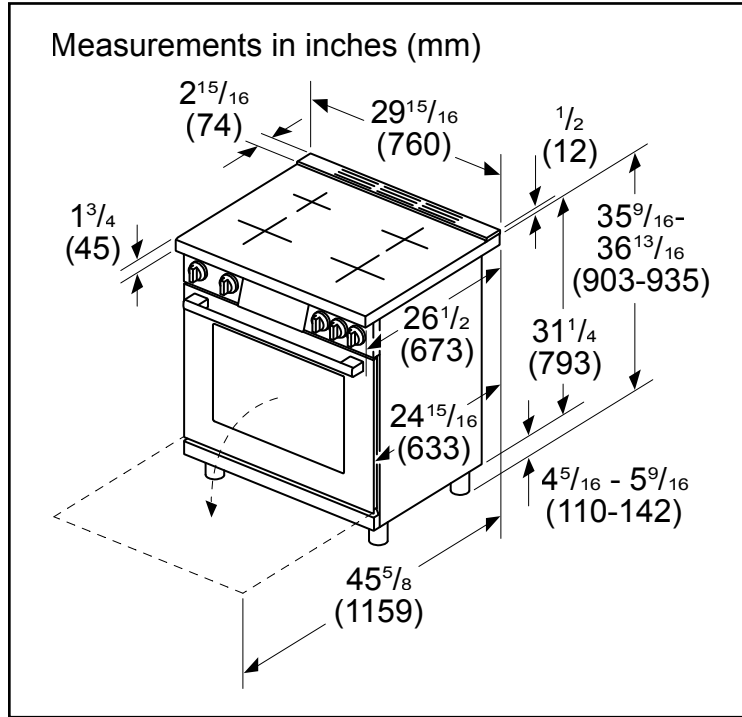

30" Industrial Style Induction Range

800 Series – Stainless Steel HIS8055U

BOSCH
Invented for life

Installation Details

Accessories: To purchase Bosch accessories, cleaners & parts please visit www.bosch-home.com/us/store or call 1-800-944-2904 (Mon to Fri 5 am to 6 pm PST, Sat 6 am to 3 pm PST).

Notes: All height, width and depth dimensions are shown in inches. BSH reserves the absolute and unrestricted right to change product materials and specifications, at any time, without notice. Consult the product's installation instructions for final dimensional data and other details prior to making cutout.

Warranties: Please see Use & Care manual or Bosch website for statement of limited warranty.

For more information on our entire line of products, go to www.bosch-home.com/us or call 1-800-944-2904

© BSH Home Appliances Corporation. All rights reserved. Bosch is a registered trademark of Robert Bosch GmbH.