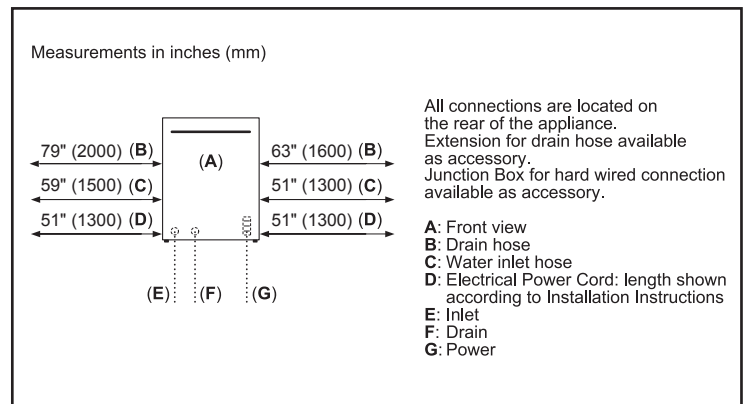

18" Custom Panel ADA-compliant Dishwasher

800 Series – Custom Panel SPV68B53UC

Installation Details

Accessories: To purchase Bosch accessories, cleaners & parts please visit www.bosch-home.com/us/store or call 1-800-944-2904 (Mon to Fri 5 am to 6 pm PST, Sat 6 am to 3 pm PST).

Notes: All height, width and depth dimensions are shown in inches. BSH reserves the absolute and unrestricted right to change product materials and specifications, at any time, without notice. Consult the product's installation instructions for final dimensional data and other details prior to making cutout.

Warranties: Please see Use & Care manual or Bosch website for statement of limited warranty.

For more information on our entire line of products, go to www.bosch-home.com/us or call 1-800-944-2904

© BSH Home Appliances Corporation. All rights reserved. Bosch is a registered trademark of Robert Bosch GmbH.