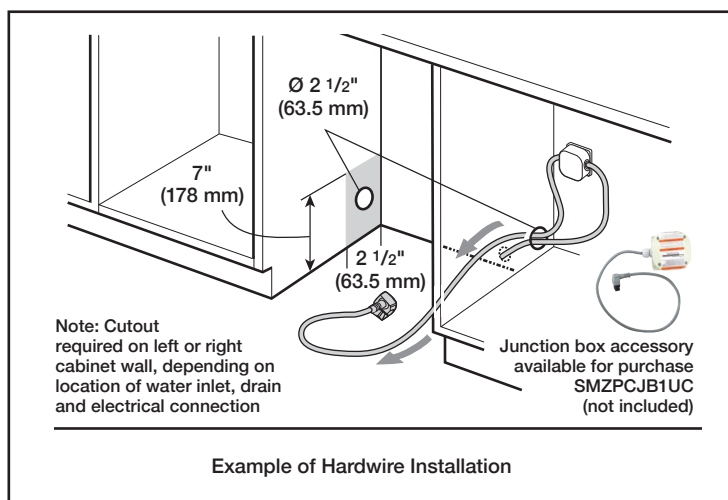

18" Custom Panel ADA-compliant Dishwasher

800 Series – Custom Panel SPV68B53UC

Installation Details

Accessories: To purchase Bosch accessories, cleaners & parts please visit www.bosch-home.com/us/store or call 1-800-944-2904 (Mon to Fri 5 am to 6 pm PST, Sat 6 am to 3 pm PST).

Notes: All height, width and depth dimensions are shown in inches. BSH reserves the absolute and unrestricted right to change product materials and specifications, at any time, without notice. Consult the product's installation instructions for final dimensional data and other details prior to making cutout.

Warranties: Please see Use & Care manual or Bosch website for statement of limited warranty.

For more information on our entire line of products, go to www.bosch-home.com/us or call 1-800-944-2904

© BSH Home Appliances Corporation. All rights reserved. Bosch is a registered trademark of Robert Bosch GmbH.