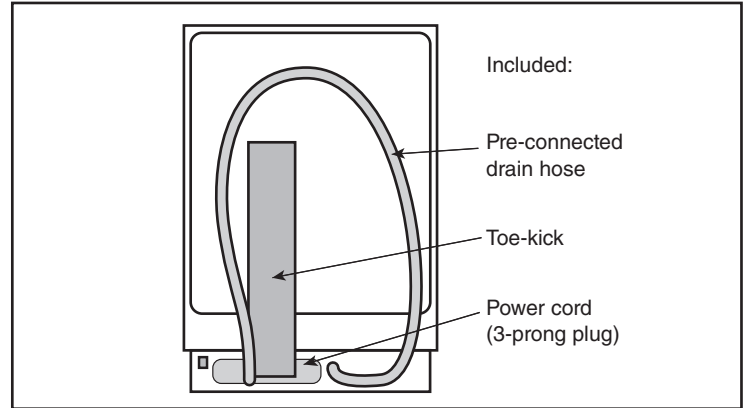

24" Bar Handle Dishwasher

800 Series DLX – Stainless Steel SHX878ZD5N

BOSCH

Invented for life

Installation Details

Accessories: To purchase Bosch accessories, cleaners & parts please visit www.bosch-home.com/us/store or call 1-800-944-2904 (Mon to Fri 5 am to 6 pm PST, Sat 6 am to 3 pm PST).

Notes: All height, width and depth dimensions are shown in inches. BSH reserves the absolute and unrestricted right to change product materials and specifications, at any time, without notice. Consult the product's installation instructions for final dimensional data and other details prior to making cutout.