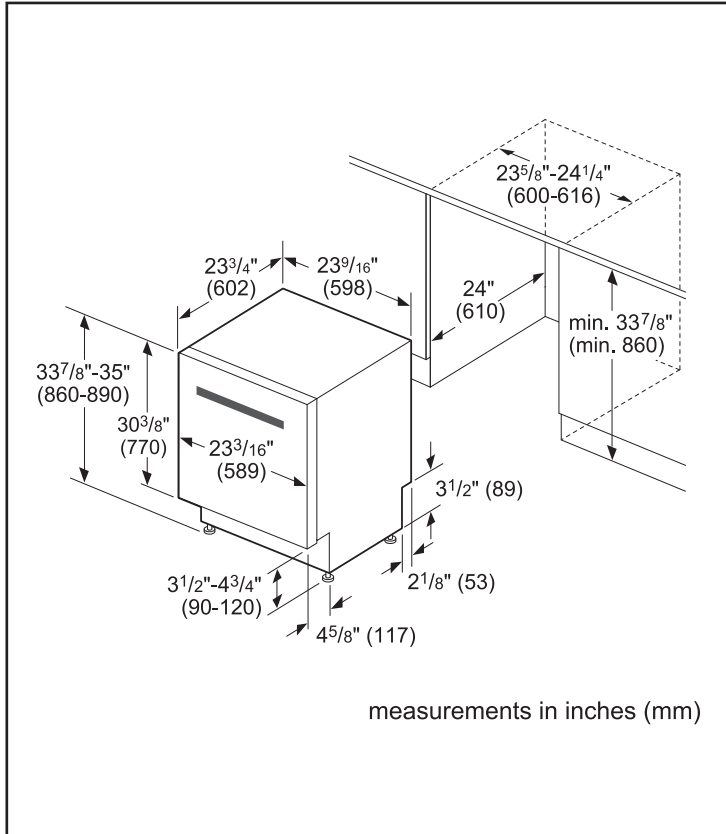

24" Bar Handle Dishwasher

800 Series DLX – Stainless Steel SHX878ZD5N

BOSCH

Invented for life

Installation Details

Accessories: To purchase Bosch accessories, cleaners & parts please visit www.bosch-home.com/us/store or call 1-800-944-2904 (Mon to Fri 5 am to 6 pm PST, Sat 6 am to 3 pm PST).

Notes: All height, width and depth dimensions are shown in inches. BSH reserves the absolute and unrestricted right to change product materials and specifications, at any time, without notice. Consult the product's installation instructions for final dimensional data and other details prior to making cutout.

Warranties: Please see Use & Care manual or Bosch website for statement of limited warranty.

For more information on our entire line of products, go to www.bosch-home.com/us or call 1-800-944-2904

© BSH Home Appliances Corporation. All rights reserved. Bosch is a registered trademark of Robert Bosch GmbH.