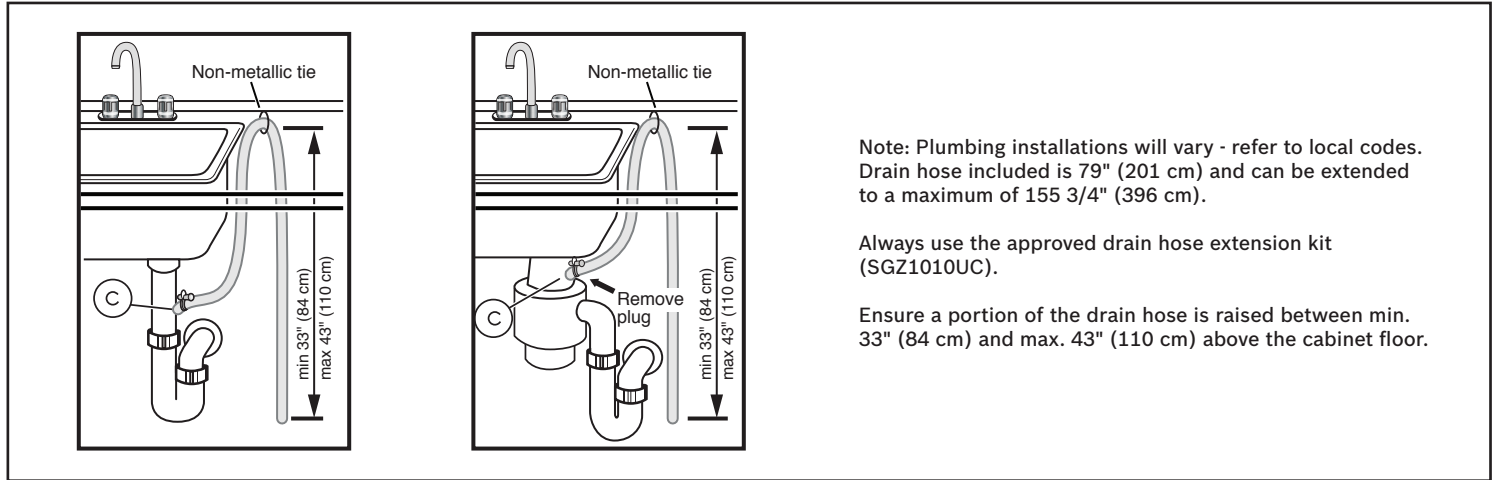

Notes: All height, width and depth dimensions are shown in inches. BSH reserves the absolute and unrestricted right to change product materials and specifications, at any time, without notice. Consult the product's installation instructions for final dimensional data and other details prior to making cutout.

24" Bar Handle Dishwasher

800 Series DLX – Stainless Steel SHX878ZD5N

BOSCH

Invented for life

Installation Details

Note: Plumbing installations will vary - refer to local codes. Drain hose included is 79" (201 cm) and can be extended to a maximum of 155 3/4" (396 cm).