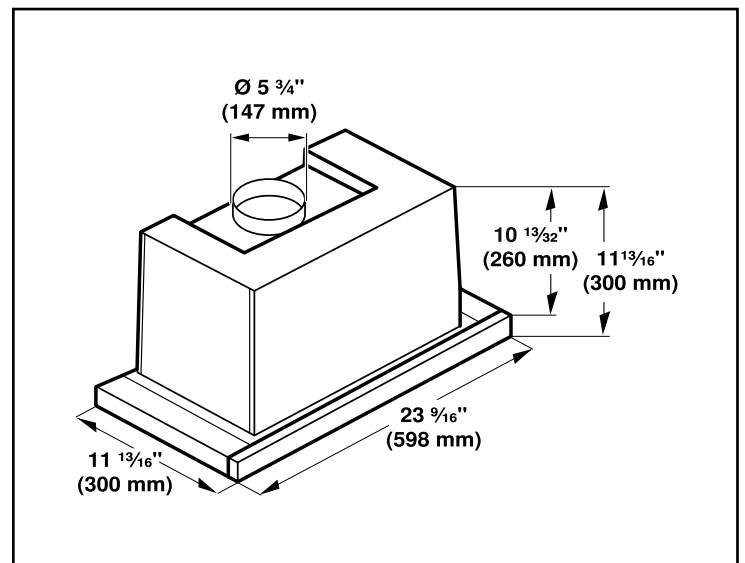

24" Pull-Out Hood

500 Series – Stainless Steel HUI54452UC

HVI Performance Values

Exhaust	Duct Size	Pressure (in. H2O)		Power (W)		CFM		Sones	
		High Speed	Working Speed	High Speed	Working Speed	High Speed	Working Speed	High Speed	Working Speed
Vertical	6"	0.1	0.03	194	98.2	290	110	6	0.6
Vertical	6"	0.25	–	–	–	270	–	–	–

Installation Details

Accessories: To purchase Bosch accessories, cleaners & parts please visit www.bosch-home.com/us/store or call 1-800-944-2904 (Mon to Fri 5 am to 6 pm PST, Sat 6 am to 3 pm PST).

Notes: All height, width and depth dimensions are shown in inches. BSH reserves the absolute and unrestricted right to change product materials and specifications, at any time, without notice. Consult the product's installation instructions for final dimensional data and other details prior to making cutout.

Warranties: Please see Use & Care manual or Bosch website for statement of limited warranty.

For more information on our entire line of products, go to www.bosch-home.com/us or call 1-800-944-2904

© BSH Home Appliances Corporation. All rights reserved. Bosch is a registered trademark of Robert Bosch GmbH.