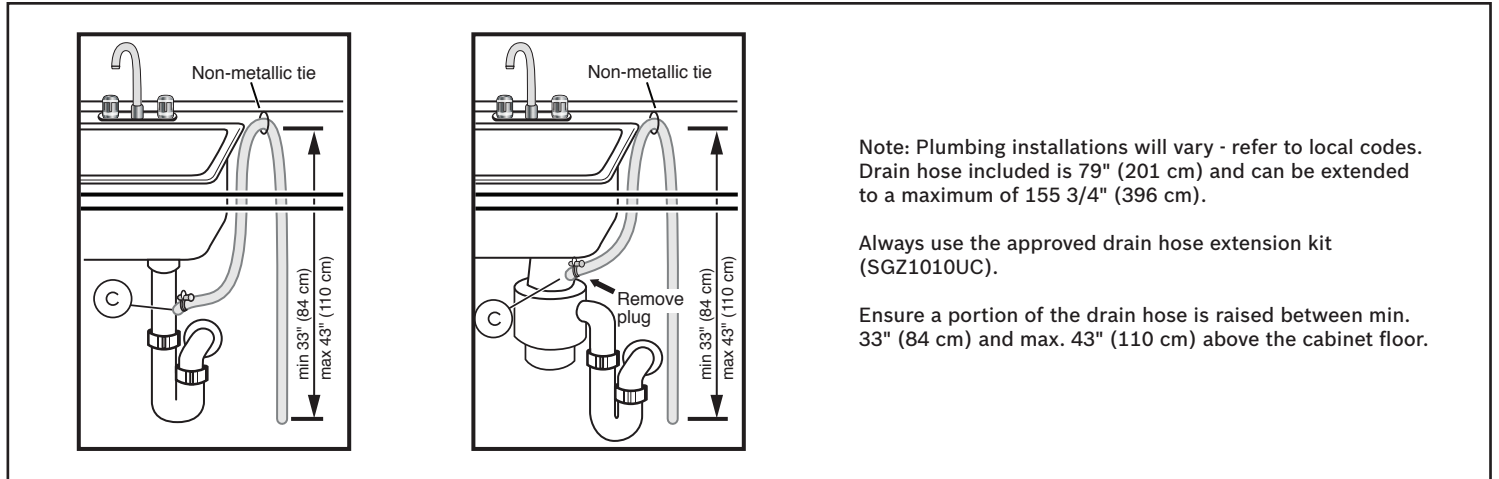

Notes: All height, width and depth dimensions are shown in inches. BSH reserves the absolute and unrestricted right to change product materials and specifications, at any time, without notice. Consult the product's installation instructions for final dimensional data and other details prior to making cutout.

24" Pocket Handle Dishwasher

800 Series – Stainless Steel SHPM88Z75N

BOSCH

Invented for life

Installation Details

Accessories: To purchase Bosch accessories, cleaners & parts please visit www.bosch-home.com/us/store or call 1-800-944-2904 (Mon to Fri 5 am to 6 pm PST, Sat 6 am to 3 pm PST).