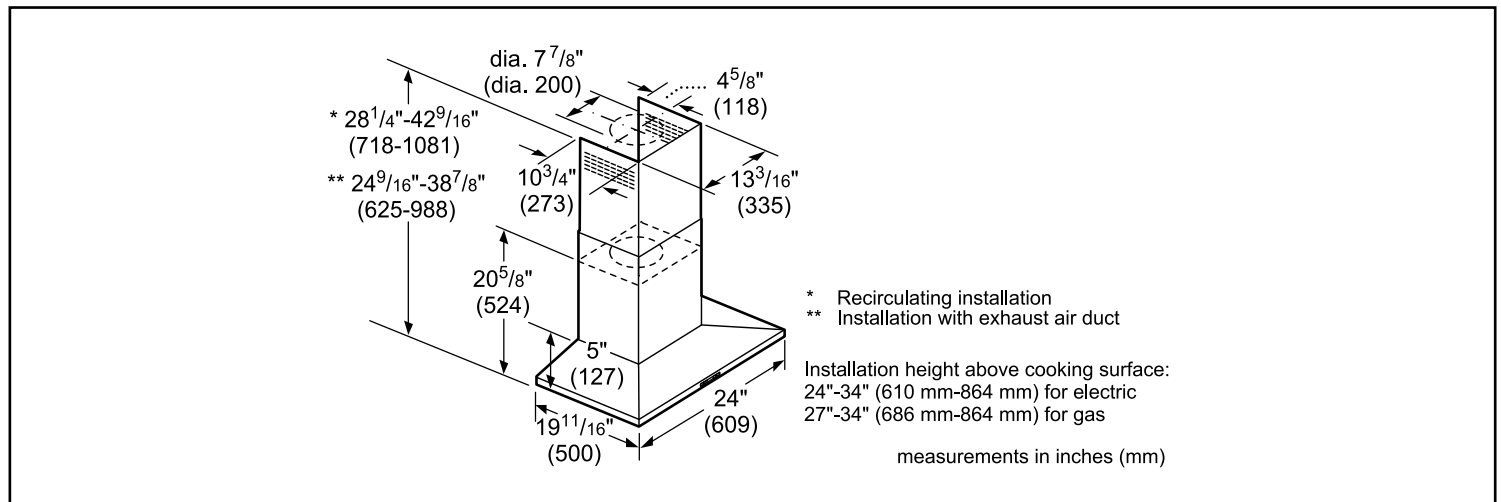

24" Pyramid Canopy Chimney Hood

300 Series – Stainless Steel HCP34E52UC

BOSCH
Invented for life

HVI Performance Values

Exhaust	Duct Size	Pressure (in. H2O)		Power (W)		CFM		Sones	
		High Speed	Working Speed	High Speed	Working Speed	High Speed	Working Speed	High Speed	Working Speed
Vertical	8"	0.1	0.1	161	33	310	120	5.5	1.3

Installation Details

Accessories: To purchase Bosch accessories, cleaners & parts please visit www.bosch-home.com/us/store or call 1-800-944-2904 (Mon to Fri 5 am to 6 pm PST, Sat 6 am to 3 pm PST).

Notes: All height, width and depth dimensions are shown in inches. BSH reserves the absolute and unrestricted right to change product materials and specifications, at any time, without notice. Consult the product's installation instructions for final dimensional data and other details prior to making cutout.

Warranties: Please see Use & Care manual or Bosch website for statement of limited warranty.

For more information on our entire line of products, go to www.bosch-home.com/us or call 1-800-944-2904

© BSH Home Appliances Corporation. All rights reserved. Bosch is a registered trademark of Robert Bosch GmbH.