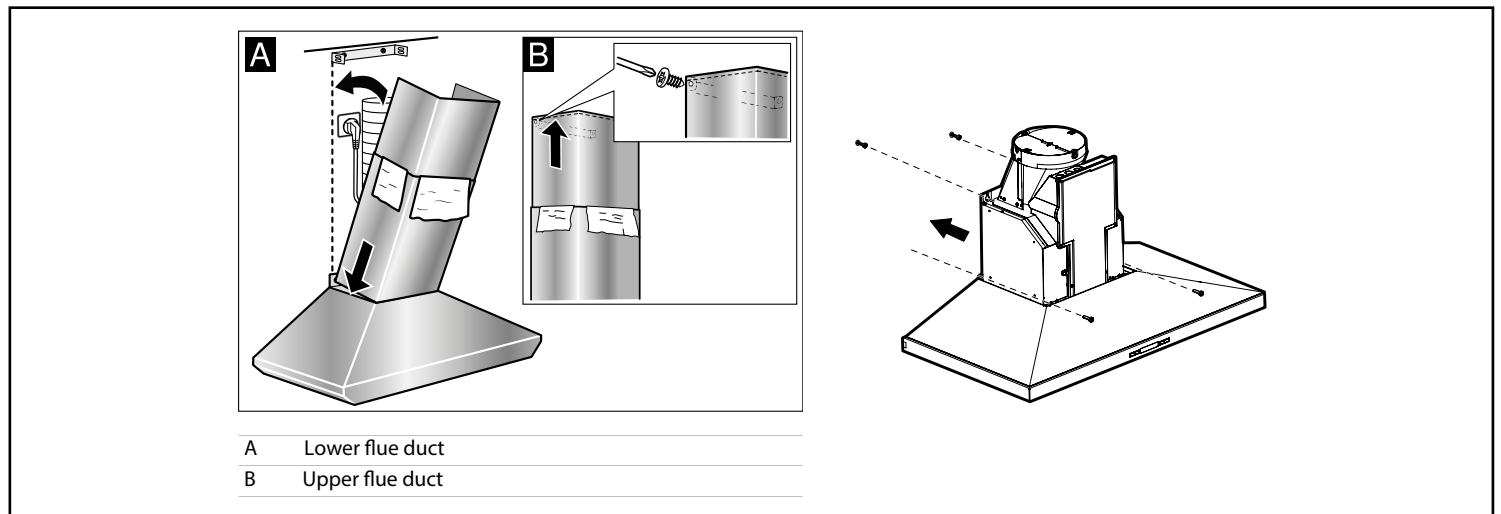

24" Pyramid Canopy Chimney Hood

300 Series – Stainless Steel HCP34E52UC

BOSCH
Invented for life

HVI Performance Values

Exhaust	Duct Size	Pressure (in. H2O)		Power (W)		CFM		Sones	
		High Speed	Working Speed	High Speed	Working Speed	High Speed	Working Speed	High Speed	Working Speed
Vertical	8"	0.1	0.1	161	33	310	120	5.5	1.3

Installation Details

Accessories: To purchase Bosch accessories, cleaners & parts please visit www.bosch-home.com/us/store or call 1-800-944-2904 (Mon to Fri 5 am to 6 pm PST, Sat 6 am to 3 pm PST).

Notes: All height, width and depth dimensions are shown in inches. BSH reserves the absolute and unrestricted right to change product materials and specifications, at any time, without notice. Consult the product's installation instructions for final dimensional data and other details prior to making cutout.

Warranties: Please see Use & Care manual or Bosch website for statement of limited warranty.

For more information on our entire line of products, go to www.bosch-home.com/us or call 1-800-944-2904

© BSH Home Appliances Corporation. All rights reserved. Bosch is a registered trademark of Robert Bosch GmbH.