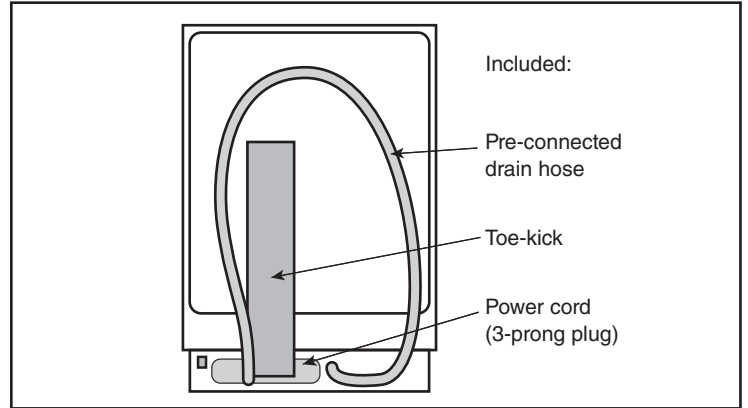

24" Pocket Handle Dishwasher

800 Series DLX – Stainless Steel SHP878ZD5N

Installation Details

Accessories: To purchase Bosch accessories, cleaners & parts please visit www.bosch-home.com/us/store or call 1-800-944-2904 (Mon to Fri 5 am to 6 pm PST, Sat 6 am to 3 pm PST).

Notes: All height, width and depth dimensions are shown in inches. BSH reserves the absolute and unrestricted right to change product materials and specifications, at any time, without notice. Consult the product's installation instructions for final dimensional data and other details prior to making cutout.

Warranties: Please see Use & Care manual or Bosch website for statement of limited warranty.

For more information on our entire line of products, go to www.bosch-home.com/us or call 1-800-944-2904

© BSH Home Appliances Corporation. All rights reserved. Bosch is a registered trademark of Robert Bosch GmbH.