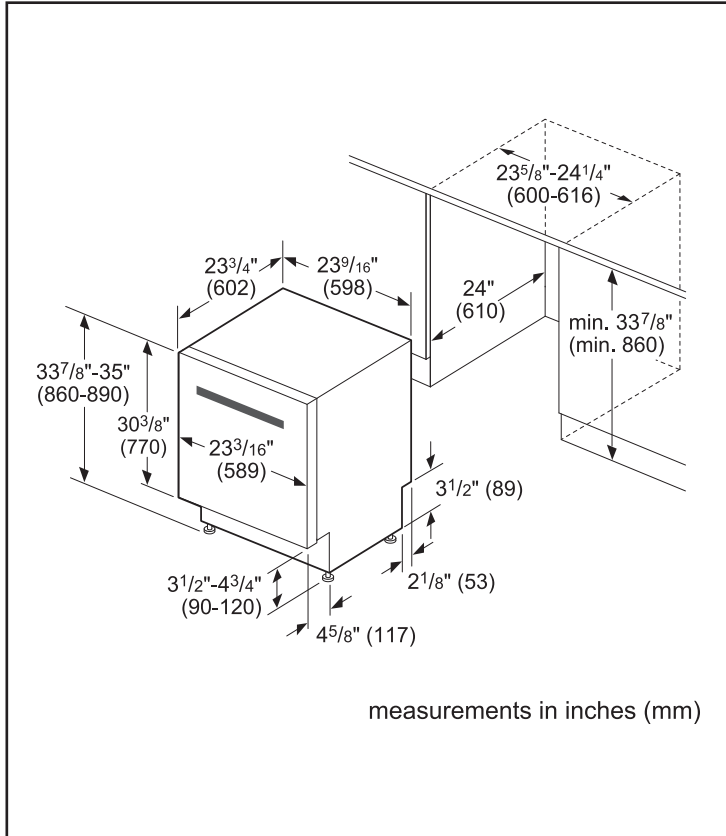

24" Pocket Handle Dishwasher

800 Series DLX – Stainless Steel SHP878ZD5N

Installation Details

Accessories: To purchase Bosch accessories, cleaners & parts please visit www.bosch-home.com/us/store or call 1-800-944-2904 (Mon to Fri 5 am to 6 pm PST, Sat 6 am to 3 pm PST).

Notes: All height, width and depth dimensions are shown in inches. BSH reserves the absolute and unrestricted right to change product materials and specifications, at any time, without notice. Consult the product's installation instructions for final dimensional data and other details prior to making cutout.

Warranties: Please see Use & Care manual or Bosch website for statement of limited warranty.

For more information on our entire line of products, go to www.bosch-home.com/us or call 1-800-944-2904

© BSH Home Appliances Corporation. All rights reserved. Bosch is a registered trademark of Robert Bosch GmbH.