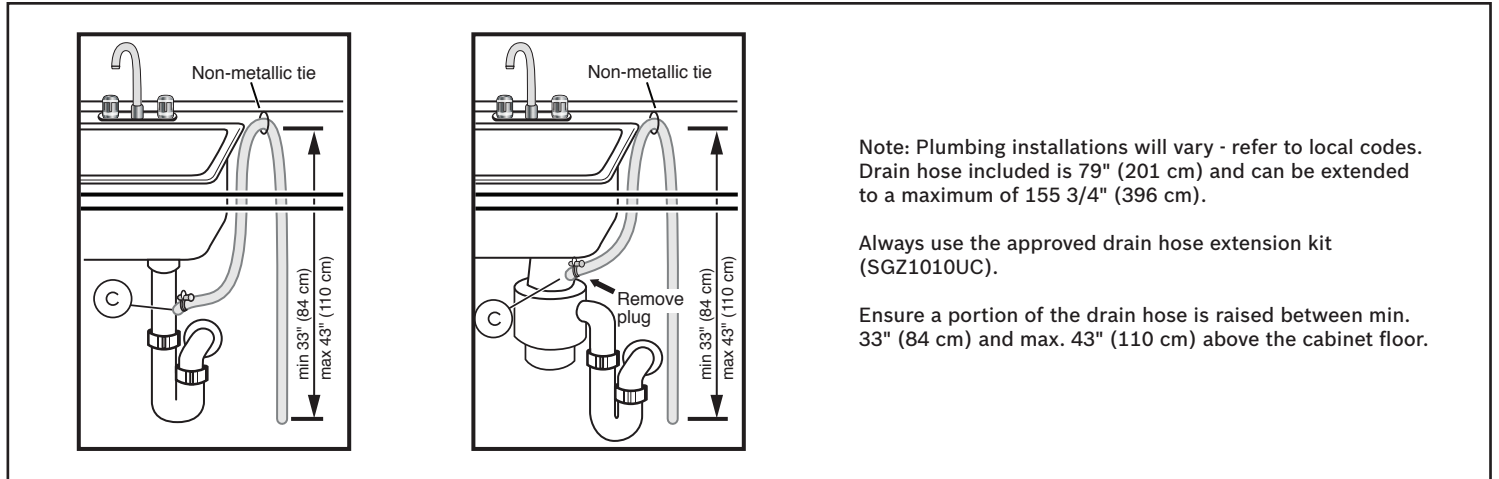

Notes: All height, width and depth dimensions are shown in inches. BSH reserves the absolute and unrestricted right to change product materials and specifications, at any time, without notice. Consult the product's installation instructions for final dimensional data and other details prior to making cutout.

24" Custom Panel Dishwasher

800 Series DLX – Custom Panel SHV878ZD3N

BOSCH

Invented for life

Installation Details

Accessories: To purchase Bosch accessories, cleaners & parts please visit www.bosch-home.com/us/store or call 1-800-944-2904 (Mon to Fri 5 am to 6 pm PST, Sat 6 am to 3 pm PST).