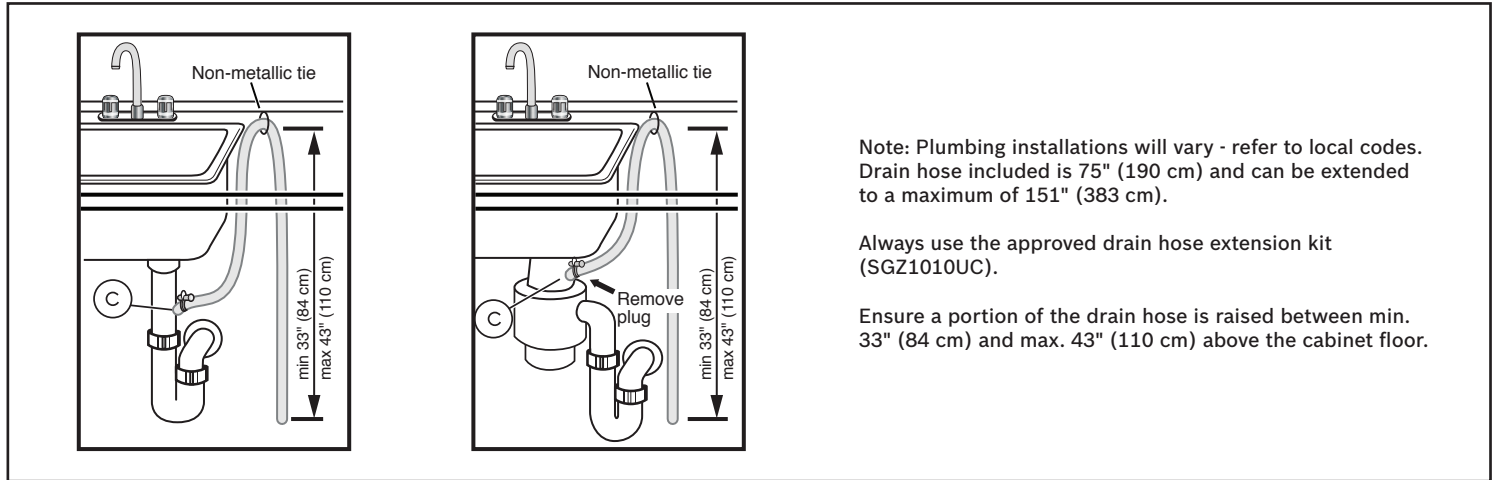

Notes: All height, width and depth dimensions are shown in inches. BSH reserves the absolute and unrestricted right to change product materials and specifications, at any time, without notice. Consult the product's installation instructions for final dimensional data and other details prior to making cutout.

24" Recessed Handle Dishwasher

Benchmark Series – Stainless Steel SHE89PW75N

BOSCH

Invented for life

Installation Details

Note: Plumbing installations will vary - refer to local codes. Drain hose included is 75" (190 cm) and can be extended to a maximum of 151" (383 cm).