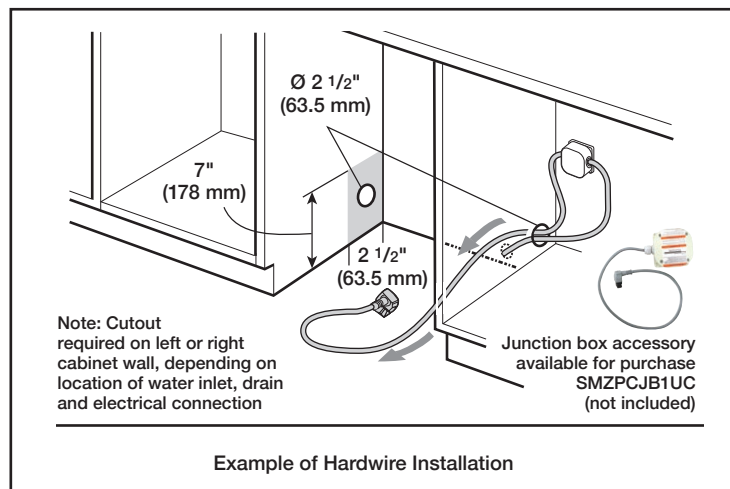

Notes: All height, width and depth dimensions are shown in inches. BSH reserves the absolute and unrestricted right to change product materials and specifications, at any time, without notice. Consult the product's installation instructions for final dimensional data and other details prior to making cutout.

24" Recessed Handle Dishwasher

Benchmark Series – Stainless Steel SHE89PW75N

BOSCH

Invented for life

Installation Details

Accessories: To purchase Bosch accessories, cleaners & parts please visit www.bosch-home.com/us/store or call 1-800-944-2904 (Mon to Fri 5 am to 6 pm PST, Sat 6 am to 3 pm PST).