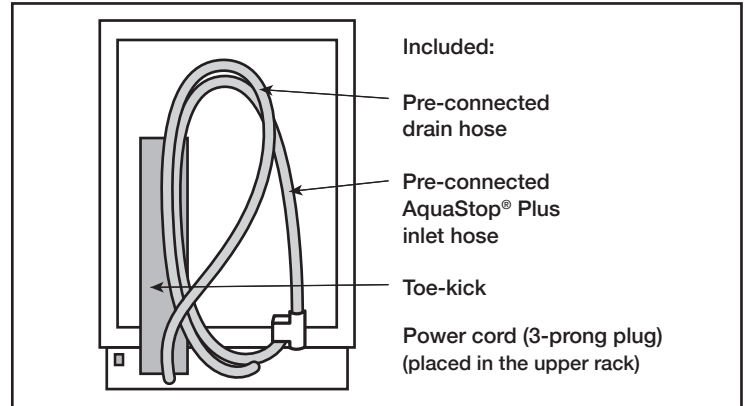

Notes: All height, width and depth dimensions are shown in inches. BSH reserves the absolute and unrestricted right to change product materials and specifications, at any time, without notice. Consult the product's installation instructions for final dimensional data and other details prior to making cutout.

24" Recessed Handle Dishwasher

Benchmark Series – Stainless Steel SHE89PW75N

BOSCH

Invented for life

Installation Details

Accessories: To purchase Bosch accessories, cleaners & parts please visit www.bosch-home.com/us/store or call 1-800-944-2904 (Mon to Fri 5 am to 6 pm PST, Sat 6 am to 3 pm PST).