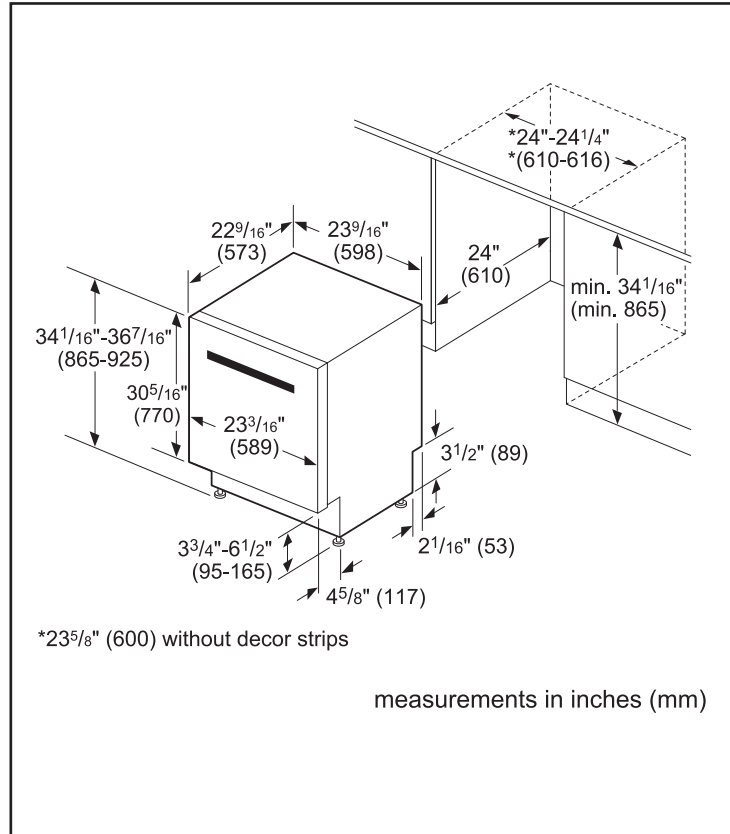

24" Recessed Handle Dishwasher

Benchmark Series – Stainless Steel SHE89PW75N

BOSCH

Invented for life

Installation Details

Accessories: To purchase Bosch accessories, cleaners & parts please visit www.bosch-home.com/us/store or call 1-800-944-2904 (Mon to Fri 5 am to 6 pm PST, Sat 6 am to 3 pm PST).

Notes: All height, width and depth dimensions are shown in inches. BSH reserves the absolute and unrestricted right to change product materials and specifications, at any time, without notice. Consult the product's installation instructions for final dimensional data and other details prior to making cutout.

Warranties: Please see Use & Care manual or Bosch website for statement of limited warranty.

For more information on our entire line of products, go to www.bosch-home.com/us or call 1-800-944-2904

© BSH Home Appliances Corporation. All rights reserved. Bosch is a registered trademark of Robert Bosch GmbH.