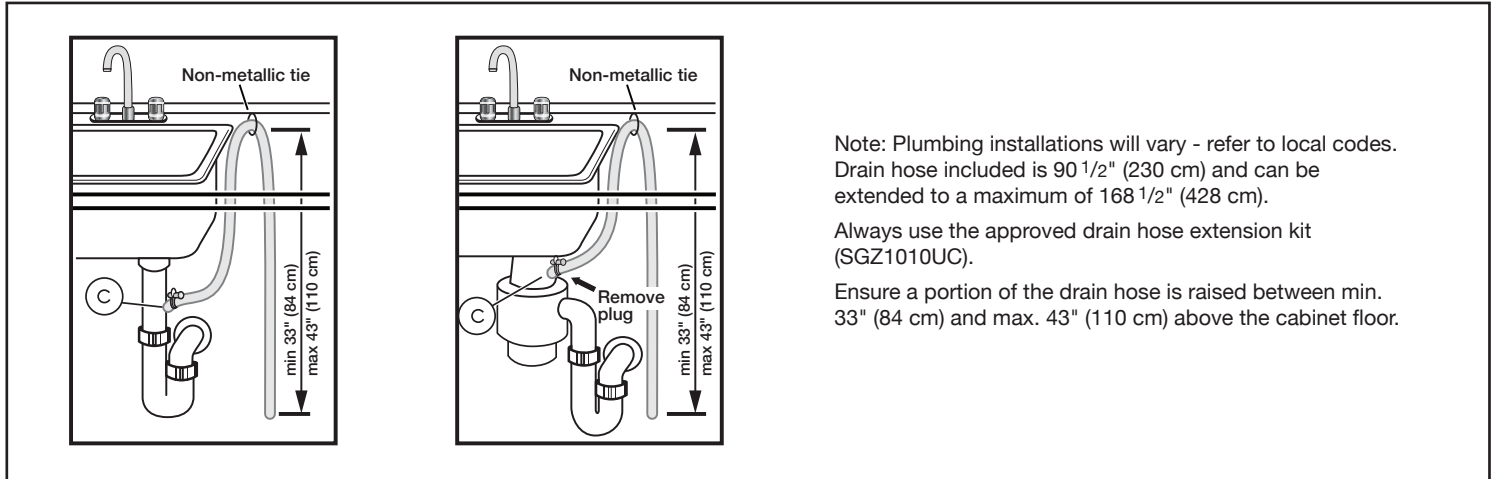

Notes: All height, width and depth dimensions are shown in inches. BSH reserves the absolute and unrestricted right to change product materials and specifications, at any time, without notice. Consult the product's installation instructions for final dimensional data and other details prior to making cutout.

24" Recessed Handle Dishwasher

100 Series – Stainless Steel SHEM3AY55N

BOSCH

Invented for life

Installation Details

Accessories: To purchase Bosch accessories, cleaners & parts please visit www.bosch-home.com/us/store or call 1-800-944-2904 (Mon to Fri 5 am to 6 pm PST, Sat 6 am to 3 pm PST).