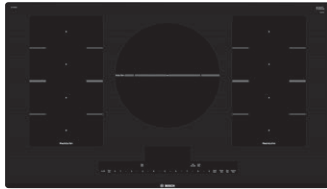

36" Induction Cooktop

Benchmark® Series – Black NITP668UC

BOSCH
Invented for life

NITP668UC
Black

Also available in:

Black with NITP668SUC
Stainless Steel Frame

FlexInduction® cooktop allows you to place your cookware wherever you want on the flexible cooking zone.

Features & Benefits

FlexInduction® – provides even more flexibility by combining two cooking zones into one larger zone

12" dual-ring center cooking zone for large pots and pans

PowerMove™ – divides FlexInduction® into 3 preset power level zones. Simply move the cookware to change the power level

SpeedBoost® – adds even more power to speed up the cooking process

Element Performance

Power of Full Zone Left & Right heating element	3,300 W
Power of Full Zone Left & Right heating element (in boost)	3,600 W
Power of Front Left heating element	2,200 W
Power of Front Left heating element (in boost)	3,600 W
Power of Back Left heating element	2,200 W
Power of Back Left heating element (in boost)	3,600 W
Power of Center heating element	3,300 / 2,200 W
Power of Center heating element (in boost)	3,700 / 3,400 W
Power of Back Right heating element	2,200 W
Power of Back Right heating element (in boost)	3,600 W
Power of Front Right heating element	2,200 W
Power of Front Right heating element (in boost)	3,600 W
Burners with booster	All*