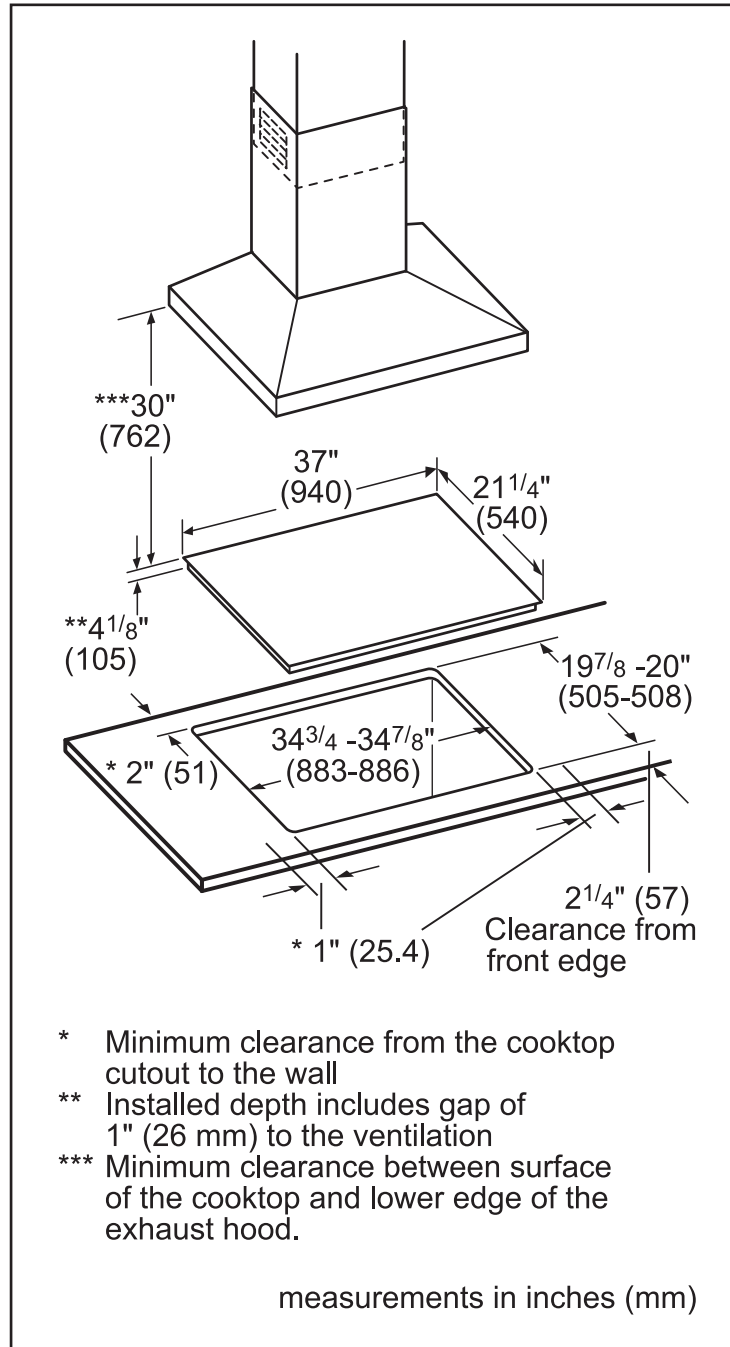

36" Induction Cooktop

Benchmark® Series – Black NITP668UC

BOSCH
Invented for life

Installation Details

For help and assistance with Bosch accessories please visit: www.bosch-eshop.com/eshop/bosch/us or call 1-800-944-2904 Mon-Fri 5am to 6pm PST Sat 6am to 3pm PST

Notes: All height, width and depth dimensions are shown in inches. BSH reserves the absolute and unrestricted right to change product materials and specifications, at any time, without notice. Consult the product's installation instructions for final dimensional data and other details prior to making cutout. Applicable product warranty can be found in accompanying product literature or you may contact your account manager for further details.

Warranties: Bosch warrants that the Product is free from defects in materials and workmanship for a period of three hundred and sixty-five (365) days from the date of purchase. The foregoing timeline begins to run upon the date of purchase, and shall not be stalled, tolled, extended, or suspended, for any reason whatsoever. This Product is also warranted to be free from cosmetic defects in material and workmanship (such as scratches of stainless steel, paint/porcelain blemishes, chip, dents, or other damage) to the finish of the Product, for a period of thirty (30) days from the date of purchase or closing date for new construction. This cosmetic warranty excludes slight color variations due to inherent differences in painted and porcelain parts, as well as differences caused by kitchen lighting, product location, or other similar factors. This cosmetic warranty specifically excludes any display, floor, "As Is", or "B" stock appliances.

For more information on our entire line of products, go to www.bosch-home.com/us or call 1-800-944-2904

© BSH Home Appliances Corporation. All rights reserved. Bosch is a registered trademark of Robert Bosch GmbH.