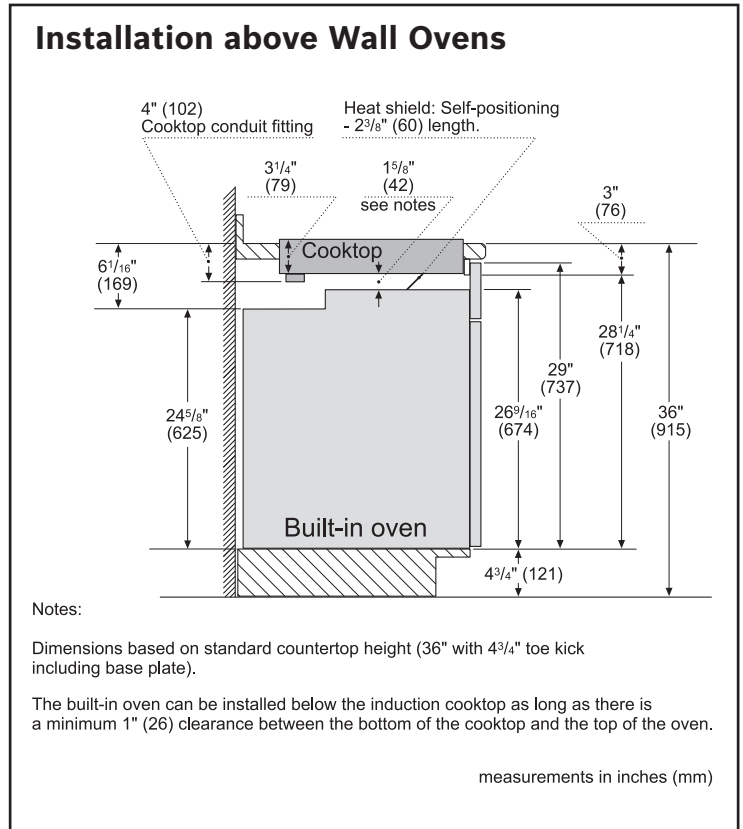

36" Induction Cooktop

Benchmark® Series – Black NITP668UC

BOSCH
Invented for life

Installation Details

For help and assistance with Bosch accessories please visit: www.bosch-eshop.com/eshop/bosch/us or call 1-800-944-2904 Mon-Fri 5am to 6pm PST Sat 6am to 3pm PST

Notes: All height, width and depth dimensions are shown in inches. BSH reserves the absolute and unrestricted right to change product materials and specifications, at any time, without notice. Consult the product's installation instructions for final dimensional data and other details prior to making cutout. Applicable product warranty can be found in accompanying product literature or you may contact your account manager for further details.

Warranties: Bosch warrants that the Product is free from defects in materials and workmanship for a period of three hundred and sixty-five (365) days from the date of purchase. The foregoing timeline begins to run upon the date of purchase, and shall not be stalled, tolled, extended, or suspended, for any reason whatsoever. This Product is also warranted to be free from cosmetic defects in material and workmanship (such as scratches of stainless steel, paint/porcelain blemishes, chip, dents, or other damage) to the finish of the Product, for a period of thirty (30) days from the date of purchase or closing date for new construction. This cosmetic warranty excludes slight color variations due to inherent differences in painted and porcelain parts, as well as differences caused by kitchen lighting, product location, or other similar factors. This cosmetic warranty specifically excludes any display, floor, "As Is", or "B" stock appliances.

For more information on our entire line of products, go to www.bosch-home.com/us or call 1-800-944-2904

© BSH Home Appliances Corporation. All rights reserved. Bosch is a registered trademark of Robert Bosch GmbH.