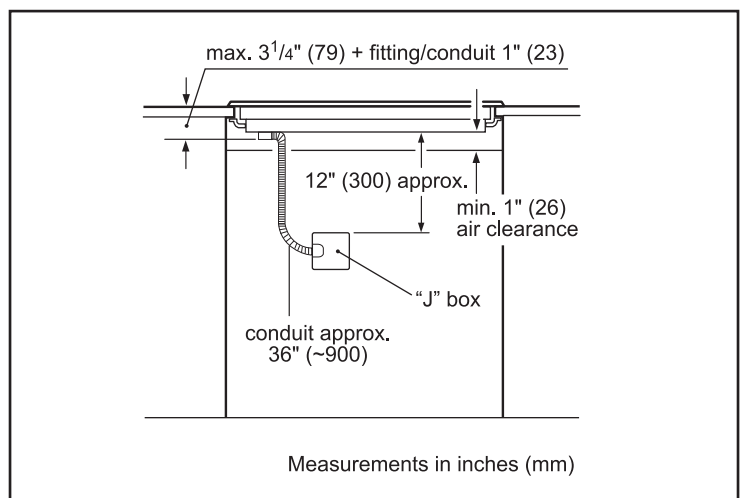

36" Induction Cooktop

Benchmark® Series – Black NITP668UC

BOSCH
Invented for life

Installation Details

For help and assistance with Bosch accessories please visit: www.bosch-eshop.com/eshop/bosch/us or call 1-800-944-2904 Mon-Fri 5am to 6pm PST Sat 6am to 3pm PST

Notes: All height, width and depth dimensions are shown in inches. BSH reserves the absolute and unrestricted right to change product materials and specifications, at any time, without notice. Consult the product's installation instructions for final dimensional data and other details prior to making cutout. Applicable product warranty can be found in accompanying product literature or you may contact your account manager for further details.

Warranties: Bosch warrants that the Product is free from defects in materials and workmanship for a period of three hundred and sixty-five (365) days from the date of purchase. The foregoing timeline begins to run upon the date of purchase, and shall not be stalled, tolled, extended, or suspended, for any reason whatsoever. This Product is also warranted to be free from cosmetic defects in material and workmanship (such as scratches of stainless steel, paint/porcelain blemishes, chip, dents, or other damage) to the finish of the Product, for a period of thirty (30) days from the date of purchase or closing date for new construction. This cosmetic warranty excludes slight color variations due to inherent differences in painted and porcelain parts, as well as differences caused by kitchen lighting, product location, or other similar factors. This cosmetic warranty specifically excludes any display, floor, "As Is", or "B" stock appliances.

For more information on our entire line of products, go to www.bosch-home.com/us or call 1-800-944-2904

© BSH Home Appliances Corporation. All rights reserved. Bosch is a registered trademark of Robert Bosch GmbH.