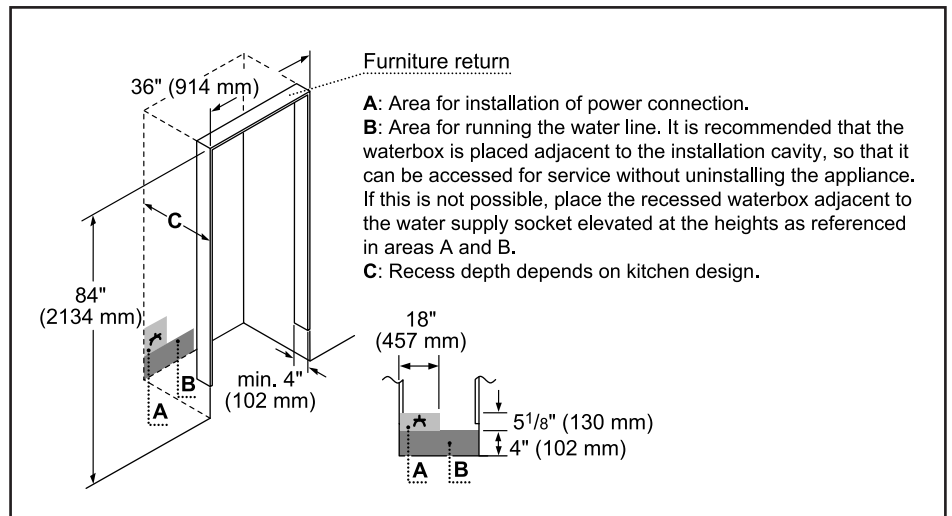

36" Built-In Custom Panel French Door

Benchmark® Series – Custom Panel B36IT800NP

Installation Details

Accessories: To purchase Bosch accessories, cleaners & parts please visit www.bosch-home.com/us/store or call 1-800-944-2904 (Mon to Fri 5 am to 6 pm PST, Sat 6 am to 3 pm PST).

Notes: All height, width and depth dimensions are shown in inches. BSH reserves the absolute and unrestricted right to change product materials and specifications, at any time, without notice. Consult the product's installation instructions for final dimensional data and other details prior to making cutout.

Warranties: Please see Use & Care manual or Bosch website for statement of limited warranty.

For more information on our entire line of products, go to www.bosch-home.com/us or call 1-800-944-2904

© BSH Home Appliances Corporation. All rights reserved. Bosch is a registered trademark of Robert Bosch GmbH.