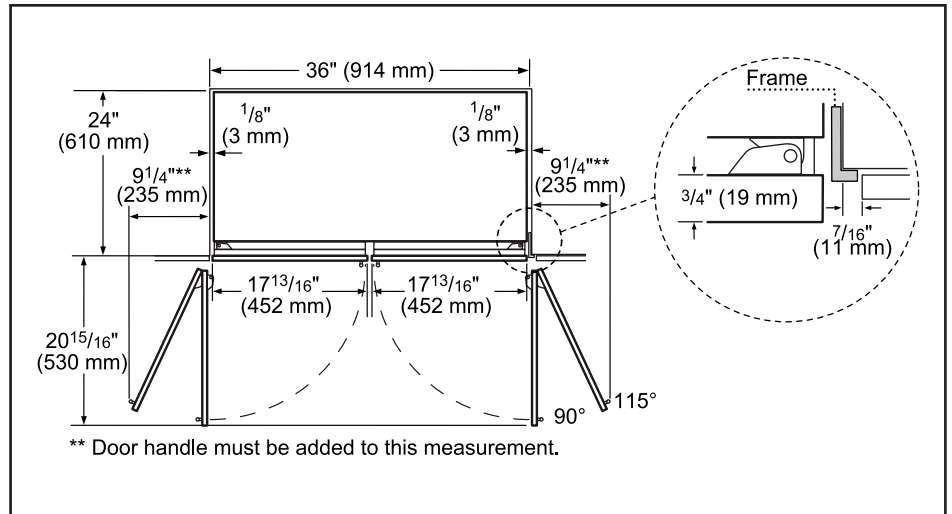

36" Built-In Custom Panel French Door

Benchmark® Series – Custom Panel B36IT800NP

Installation Details

Accessories: To purchase Bosch accessories, cleaners & parts please visit www.bosch-home.com/us/store or call 1-800-944-2904 (Mon to Fri 5 am to 6 pm PST, Sat 6 am to 3 pm PST).

Notes: All height, width and depth dimensions are shown in inches. BSH reserves the absolute and unrestricted right to change product materials and specifications, at any time, without notice. Consult the product's installation instructions for final dimensional data and other details prior to making cutout.

Warranties: Please see Use & Care manual or Bosch website for statement of limited warranty.

For more information on our entire line of products, go to www.bosch-home.com/us or call 1-800-944-2904

© BSH Home Appliances Corporation. All rights reserved. Bosch is a registered trademark of Robert Bosch GmbH.