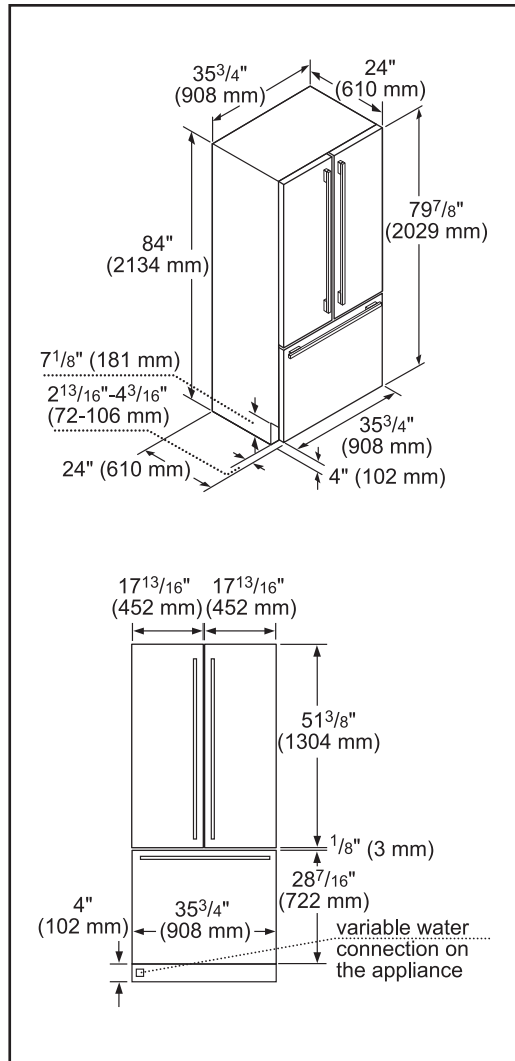

36" Built-In Custom Panel French Door

Benchmark® Series – Custom Panel B36IT800NP

Installation Details

Accessories: To purchase Bosch accessories, cleaners & parts please visit www.bosch-home.com/us/store or call 1-800-944-2904 (Mon to Fri 5 am to 6 pm PST, Sat 6 am to 3 pm PST).

Notes: All height, width and depth dimensions are shown in inches. BSH reserves the absolute and unrestricted right to change product materials and specifications, at any time, without notice. Consult the product's installation instructions for final dimensional data and other details prior to making cutout.

Warranties: Please see Use & Care manual or Bosch website for statement of limited warranty.

For more information on our entire line of products, go to www.bosch-home.com/us or call 1-800-944-2904

© BSH Home Appliances Corporation. All rights reserved. Bosch is a registered trademark of Robert Bosch GmbH.